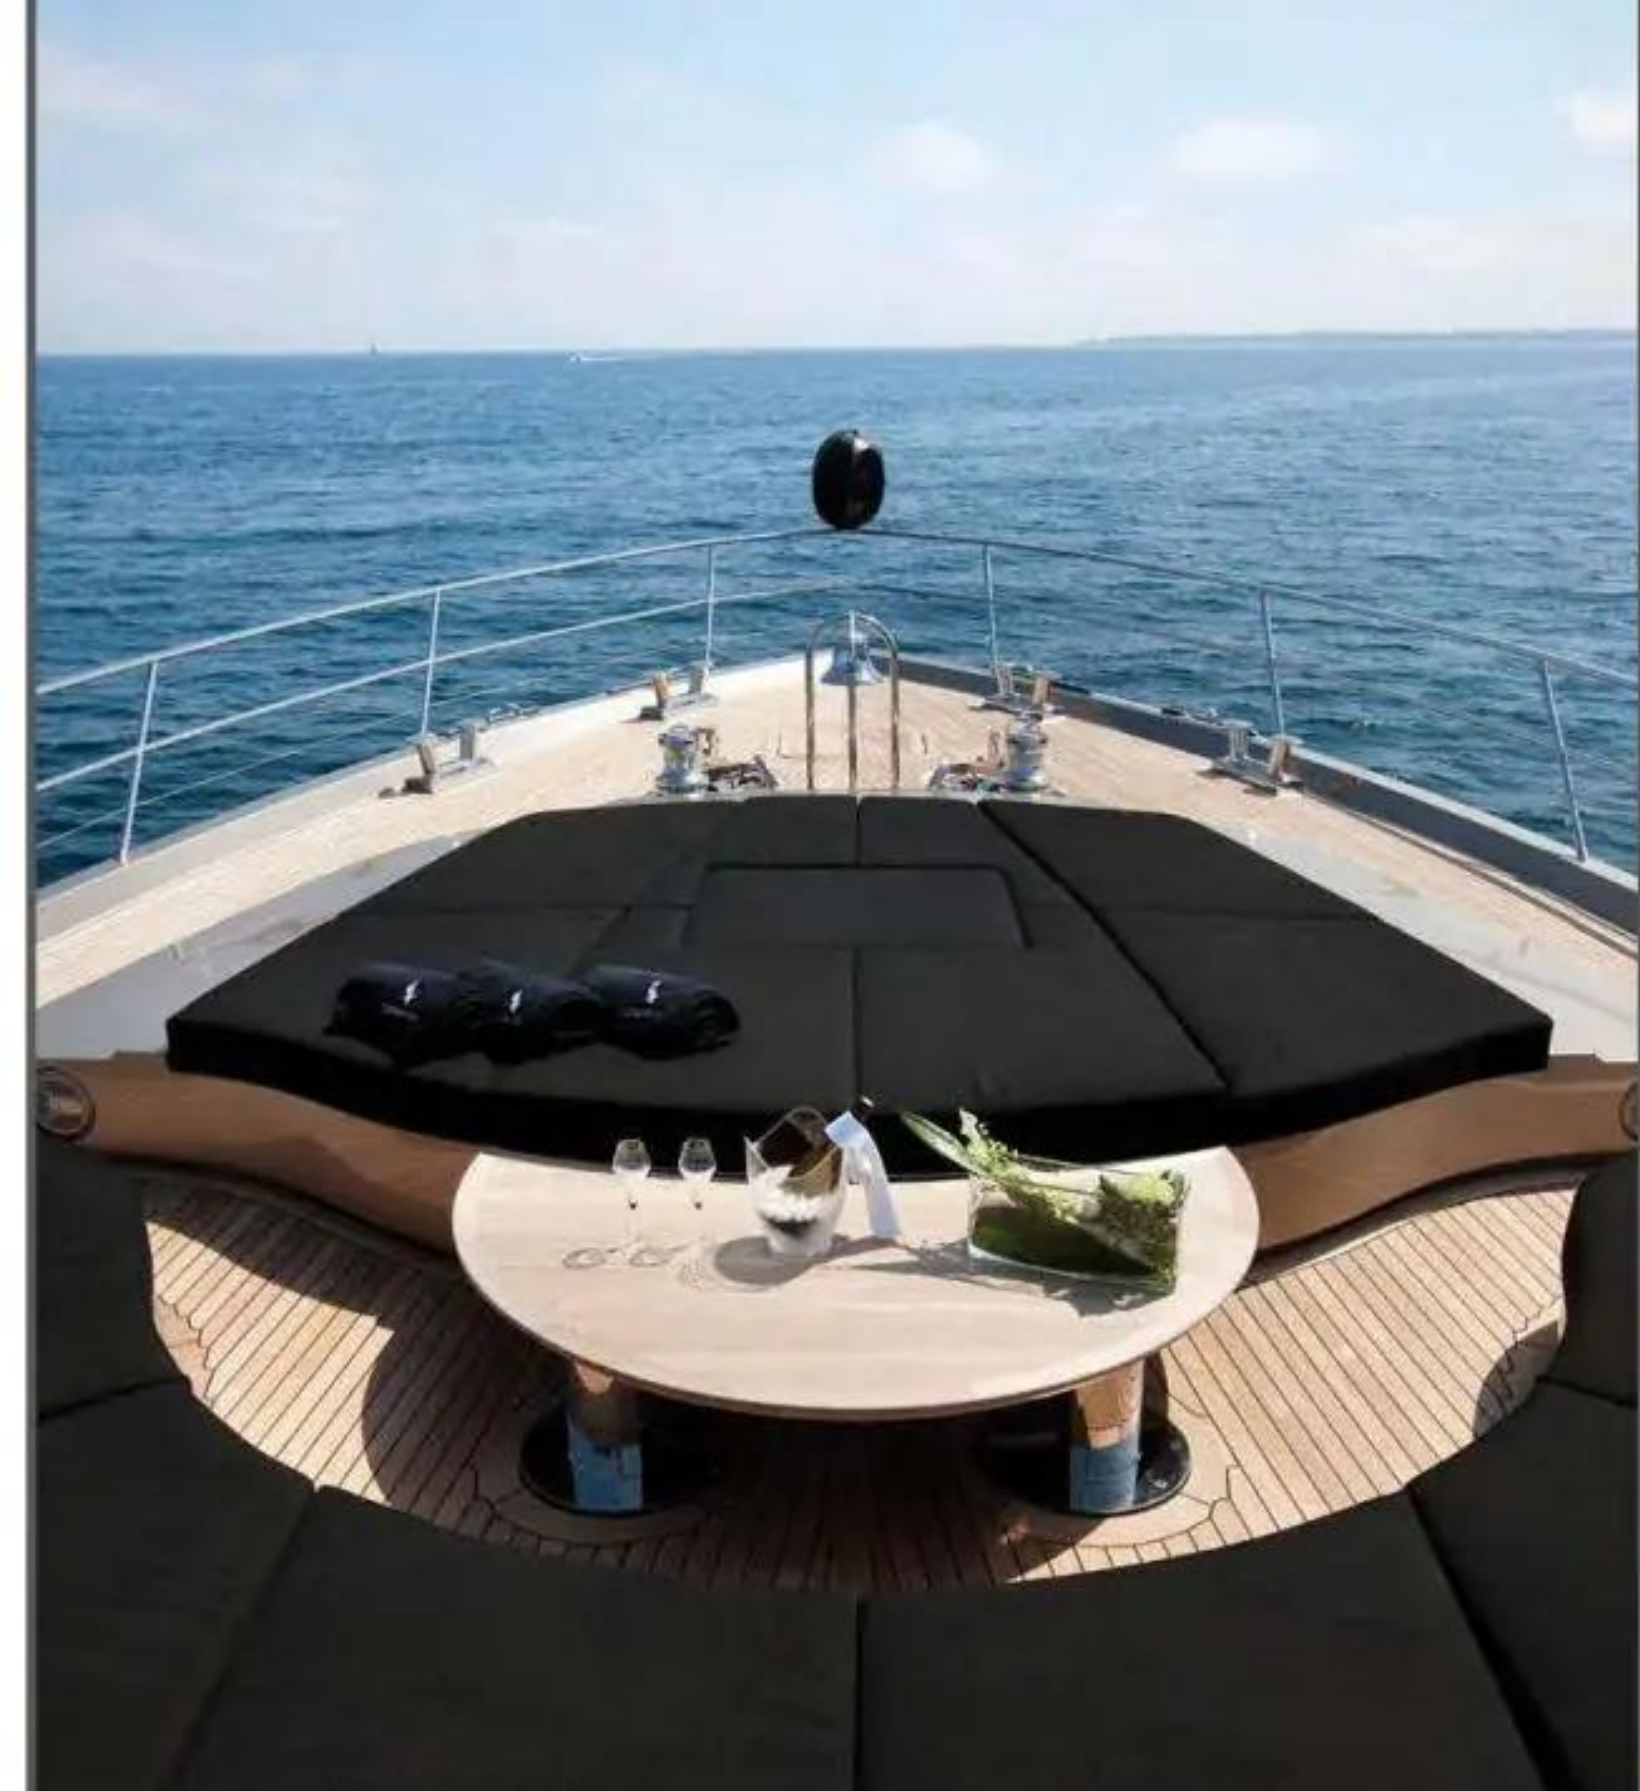

YACHT GRIFFIN 136
MOTOR 100-150FT, YACHTS