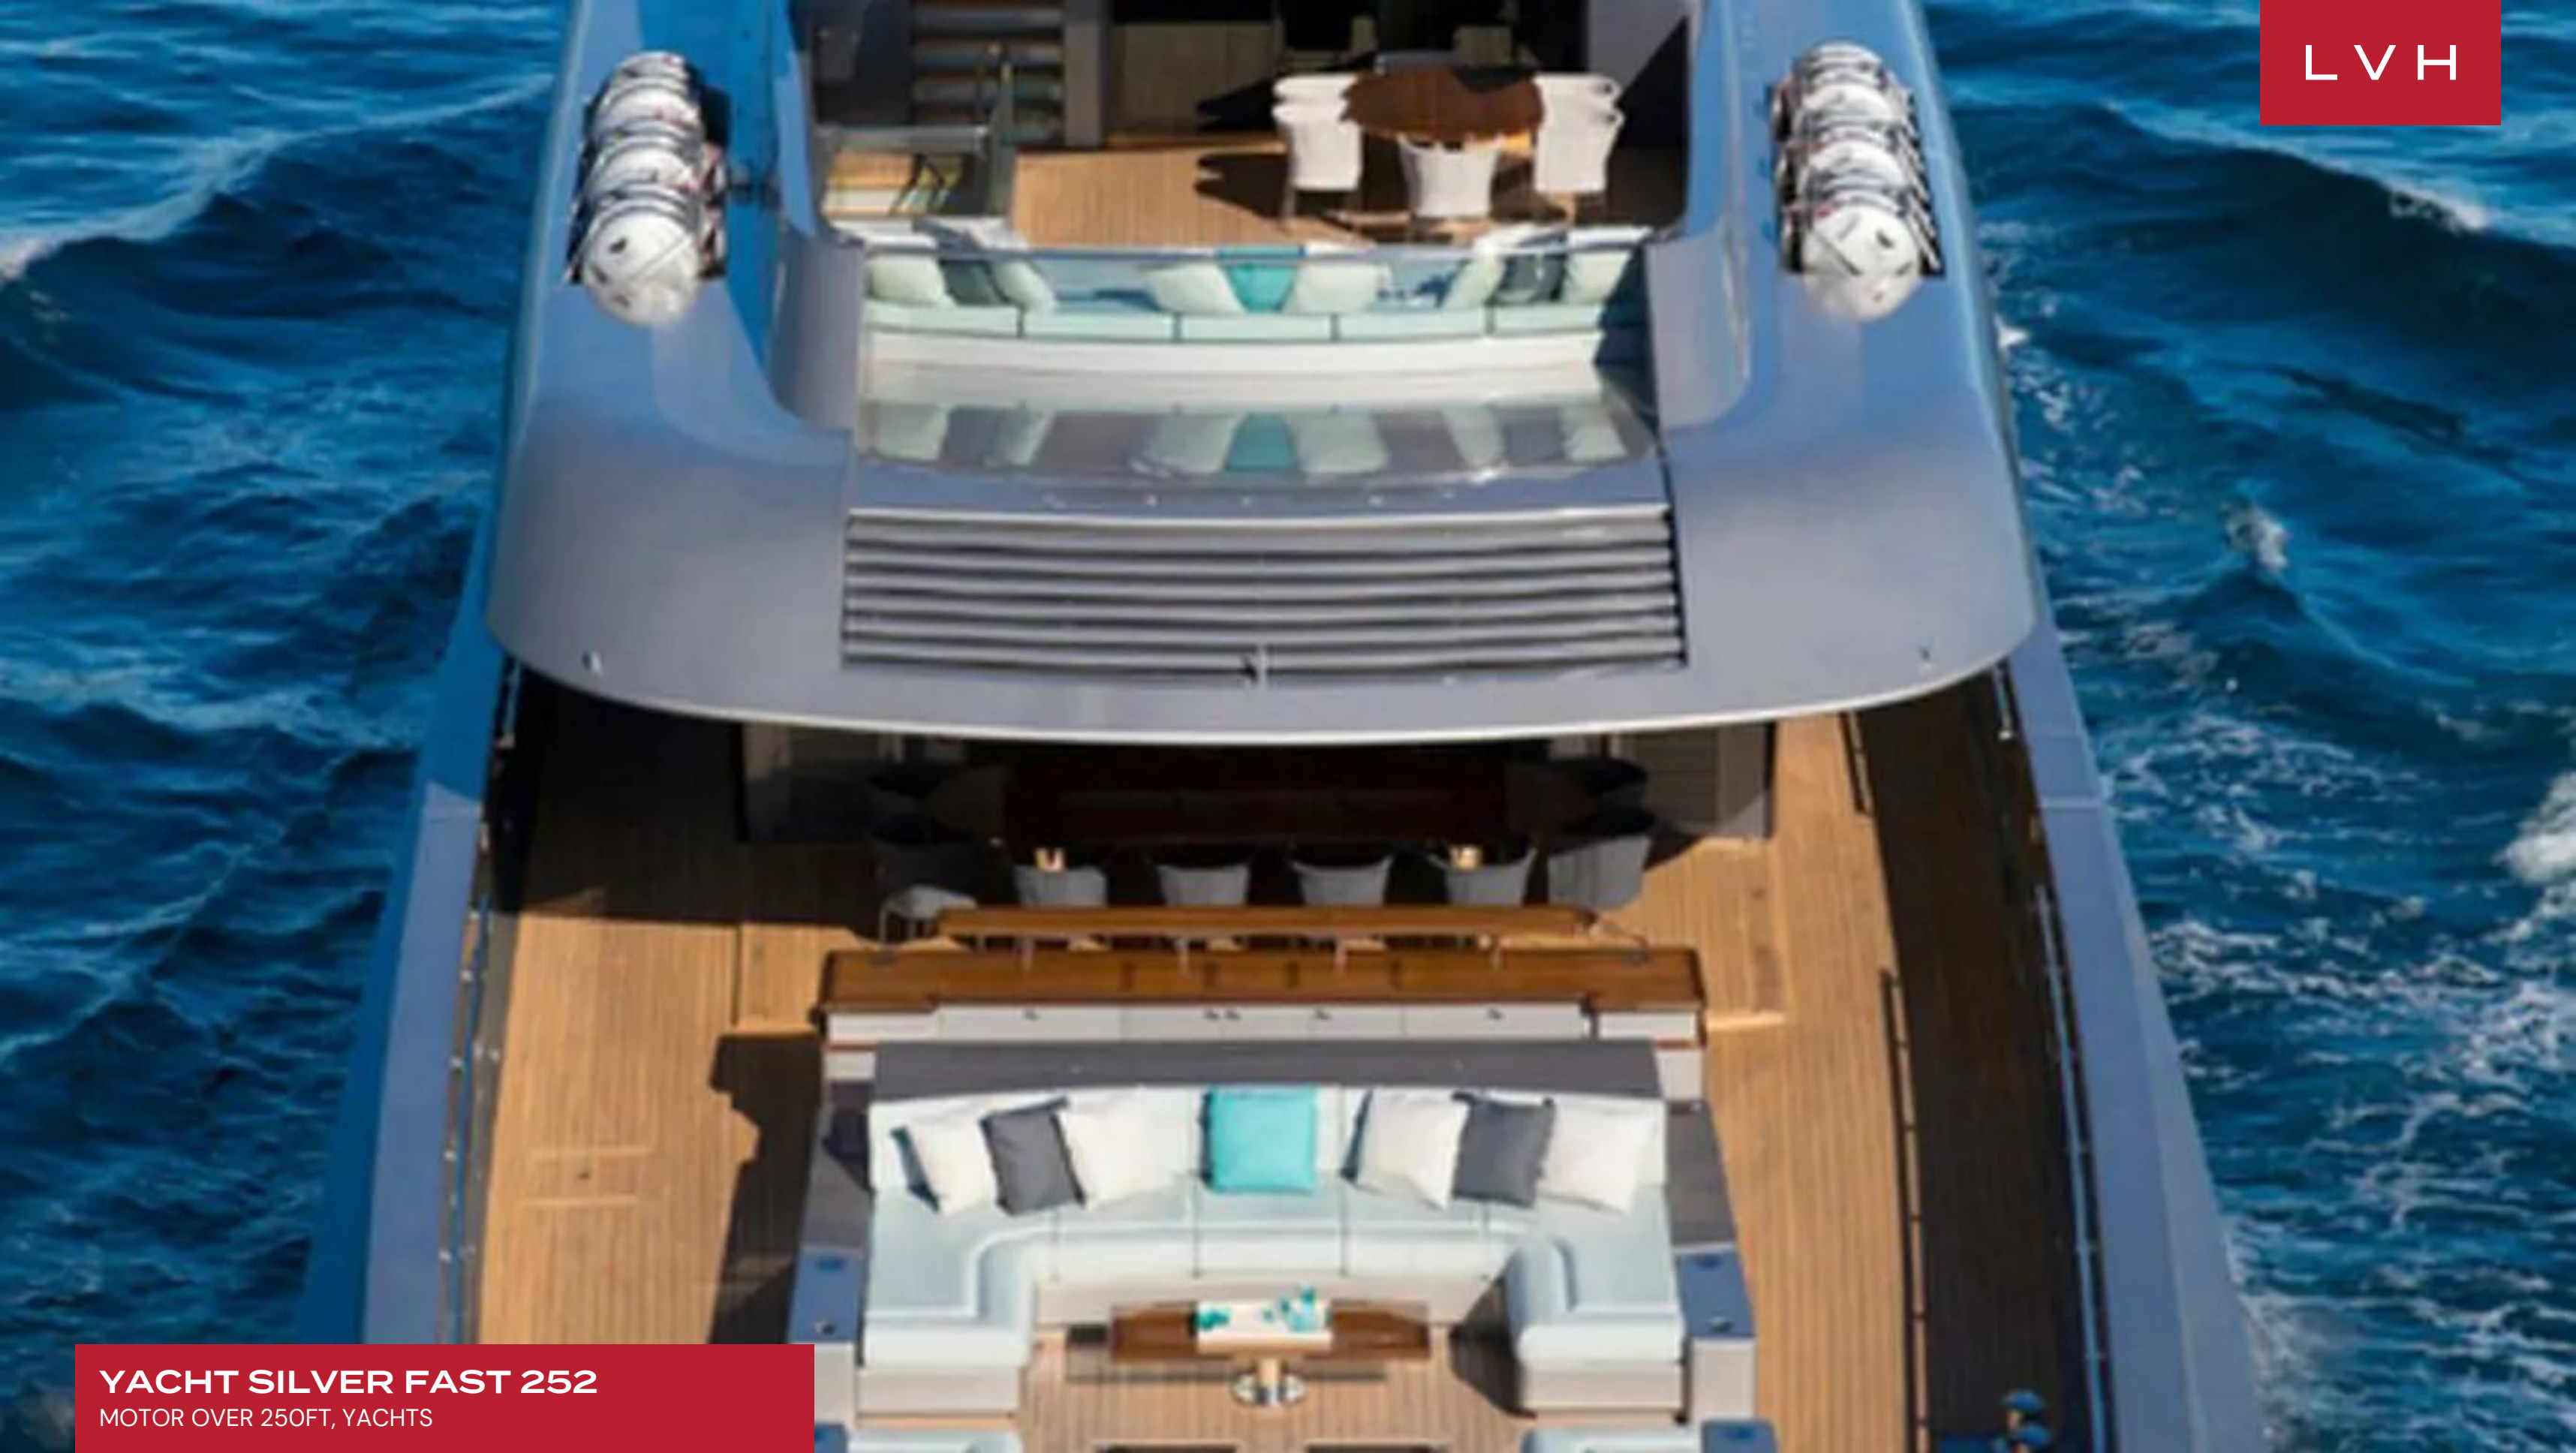

YACHT SILVER FAST 252

MOTOR OVER 250FT, YACHTS