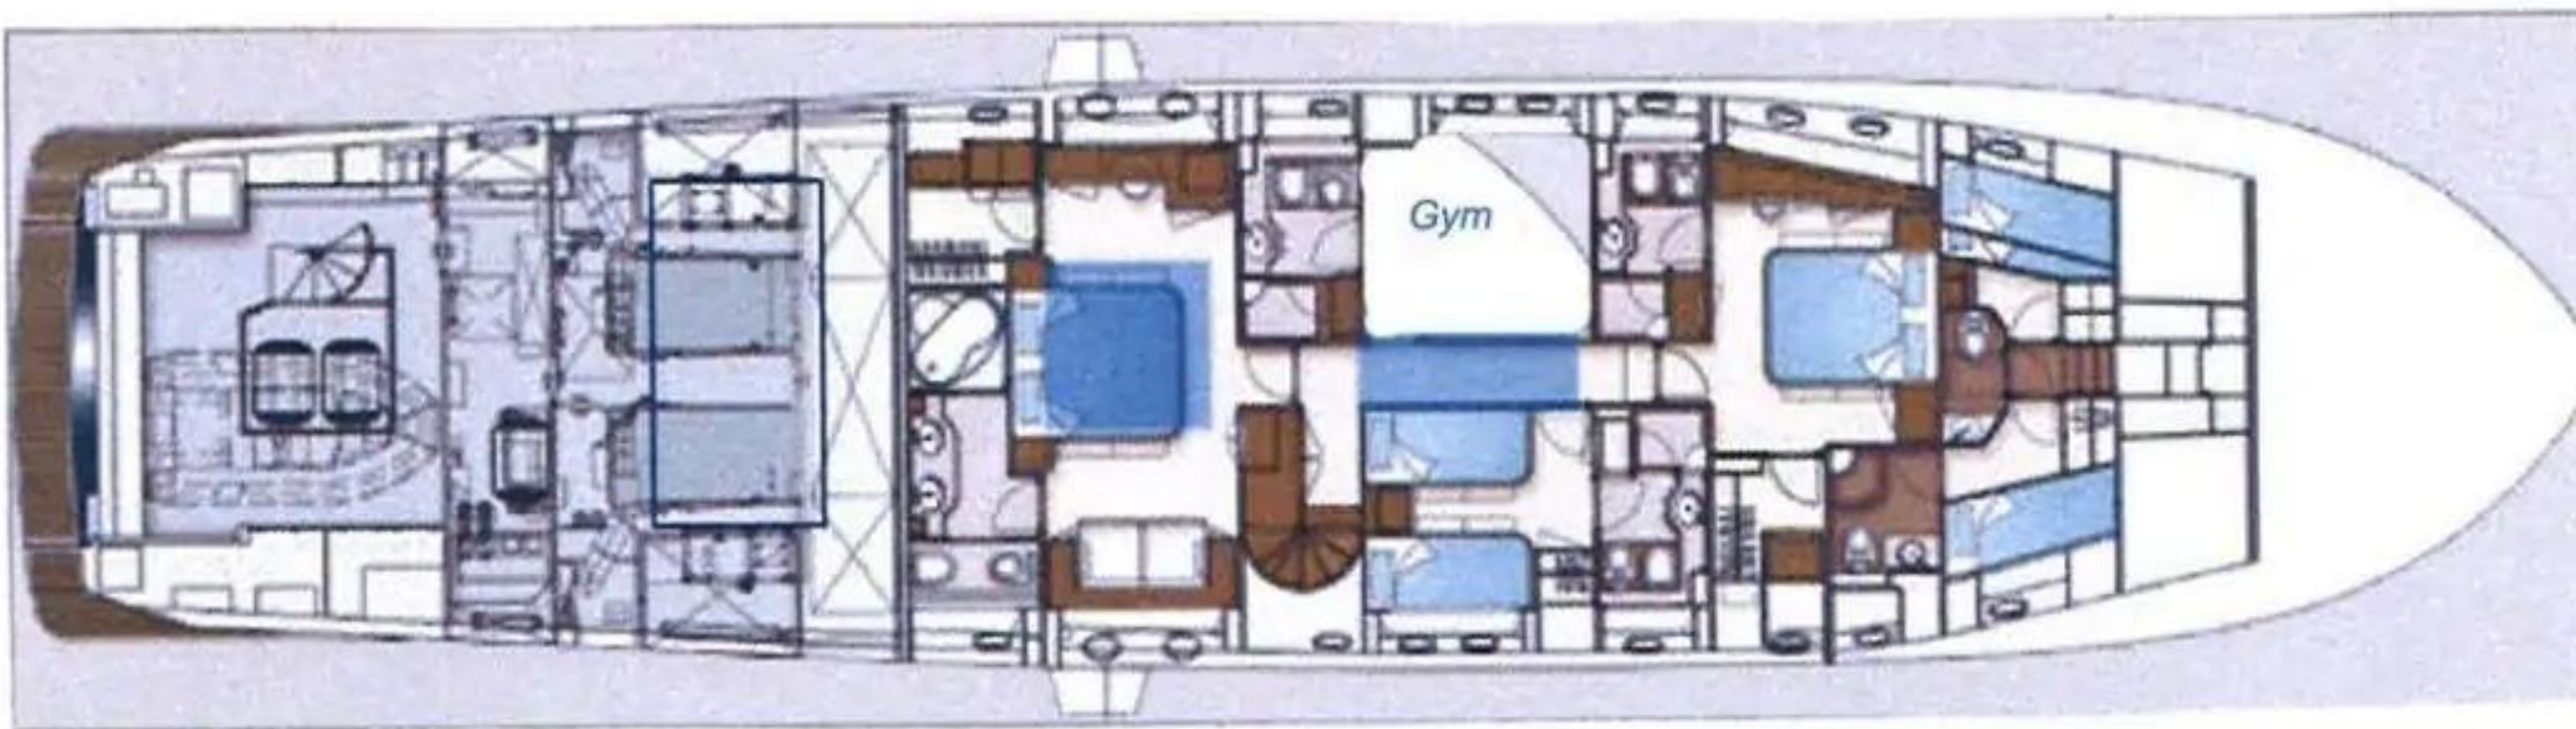

Yacht Lady Soul 101 interior layout sleeps up to 10 guests in 5 rooms, including a master suite, 2 double cabins, 1 twin cabin, 1 convertible cabin and 1 Pullman bed. She is also capable of carrying up to 5 crew onboard to ensure a relaxed luxury yacht experience. Timeless styling, beautiful furnishings and sumptuous seating feature throughout to create an elegant and comfortable atmosphere. The yacht has such amenities as air conditioning, WiFi connection on board.

**YACHT LADY SOUL 101**  
MOTOR 100-150FT, YACHTS

LVH