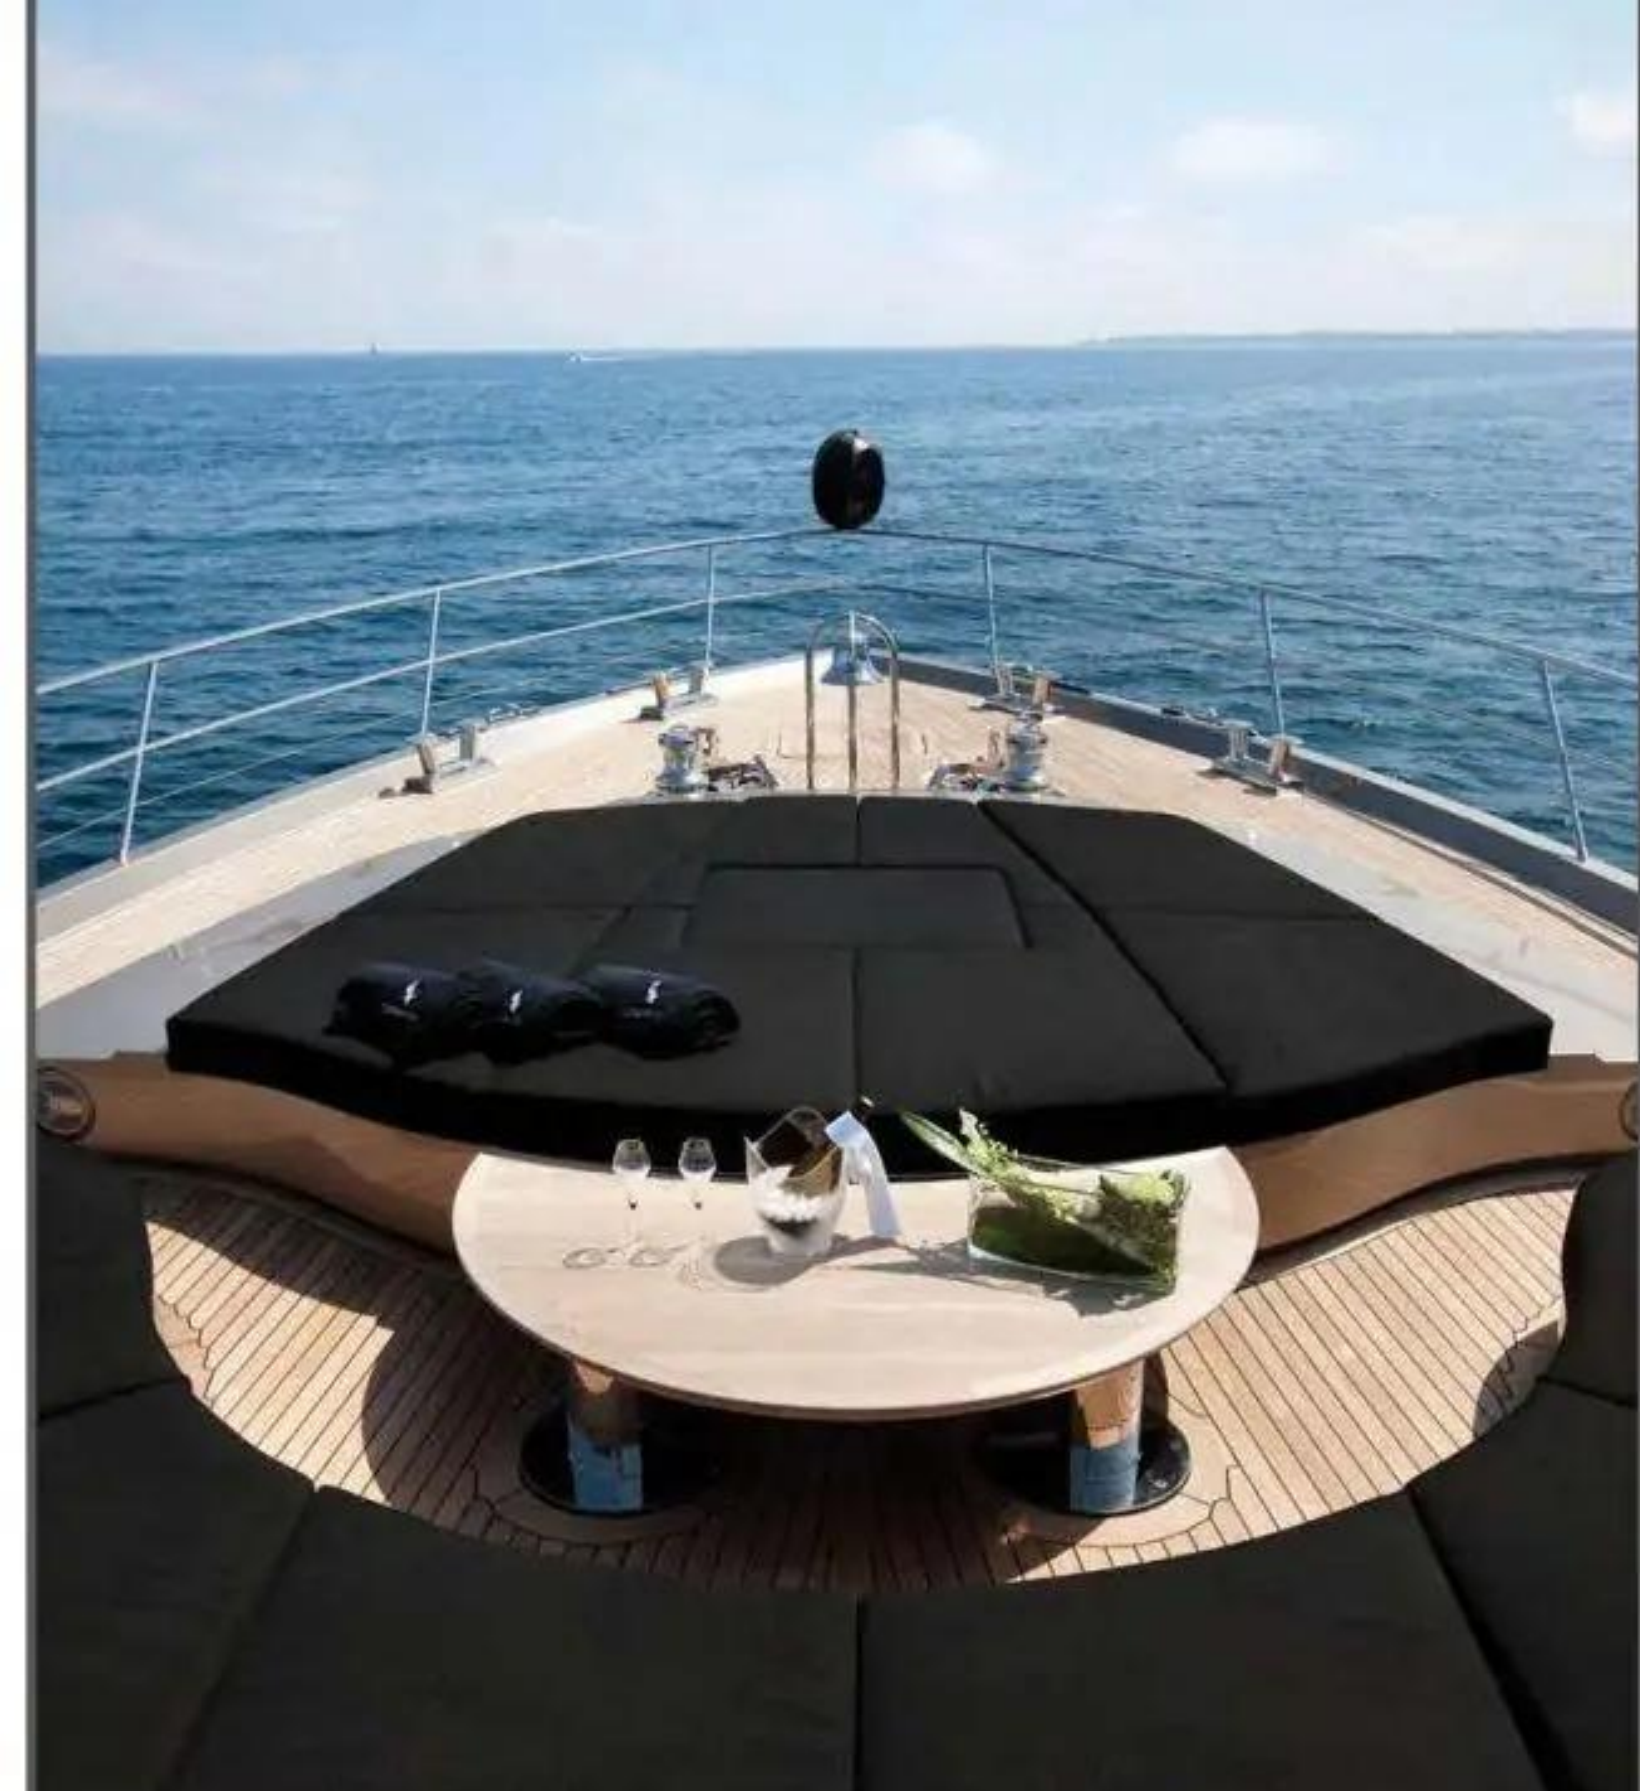

YACHT DEFIANT 136
MOTOR 100-150FT, YACHTS