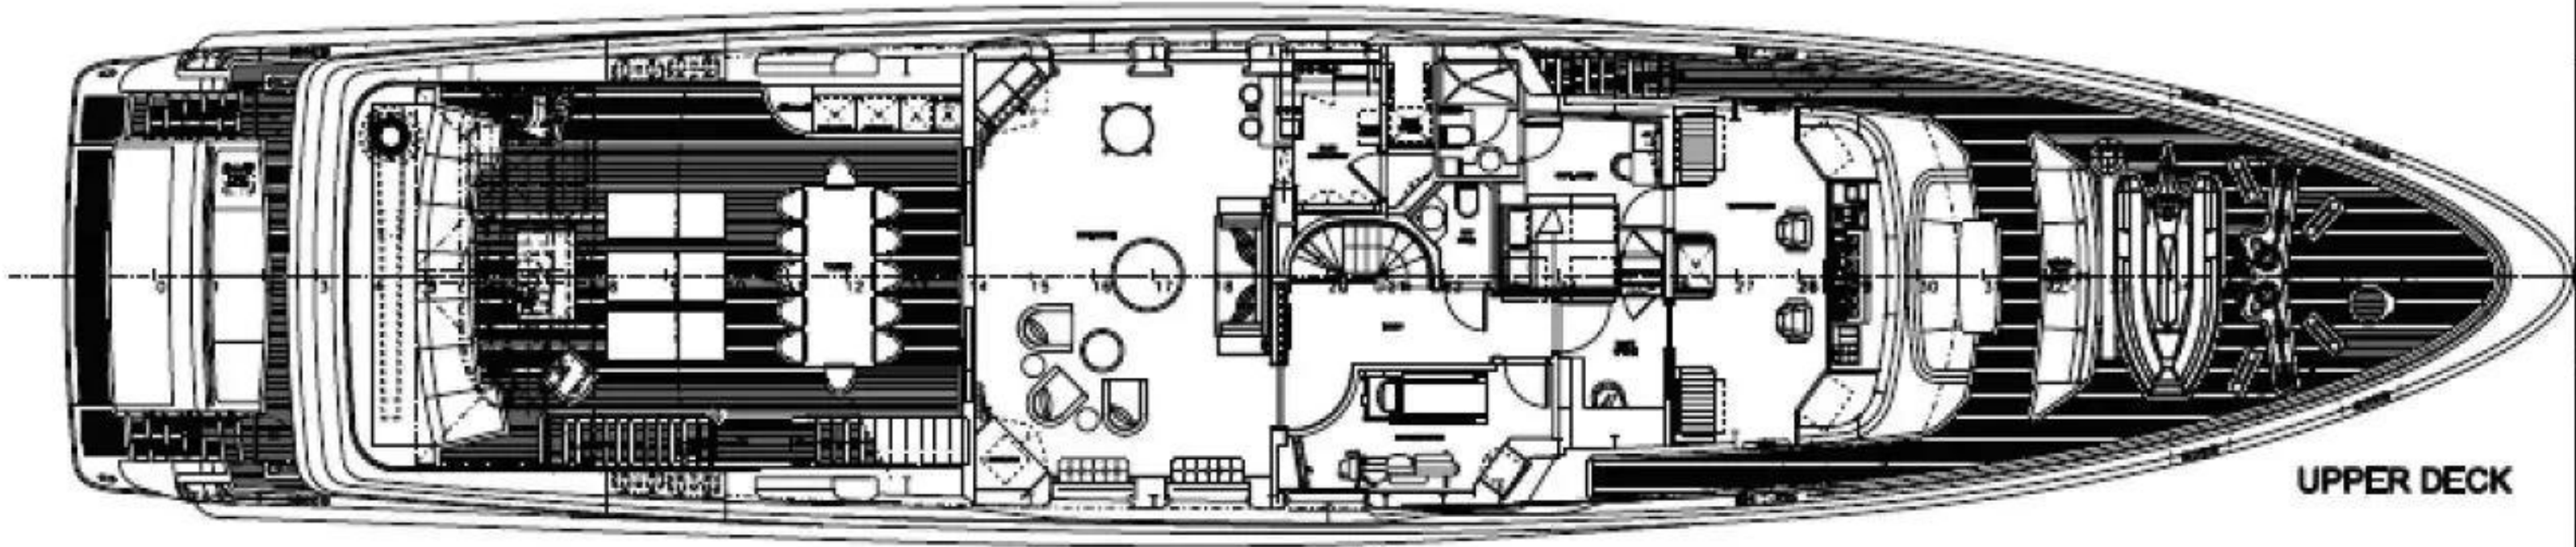

YACHT CLICIA 137
MOTOR 100-150FT, YACHTS

YACHT CLICIA 137
MOTOR 100-150FT, YACHTS

LONGIT

FLYING BRIDGE

UPPER DECK

YACHT CLICIA 137
MOTOR 100-150FT, YACHTS

LVH

WHO WE ARE