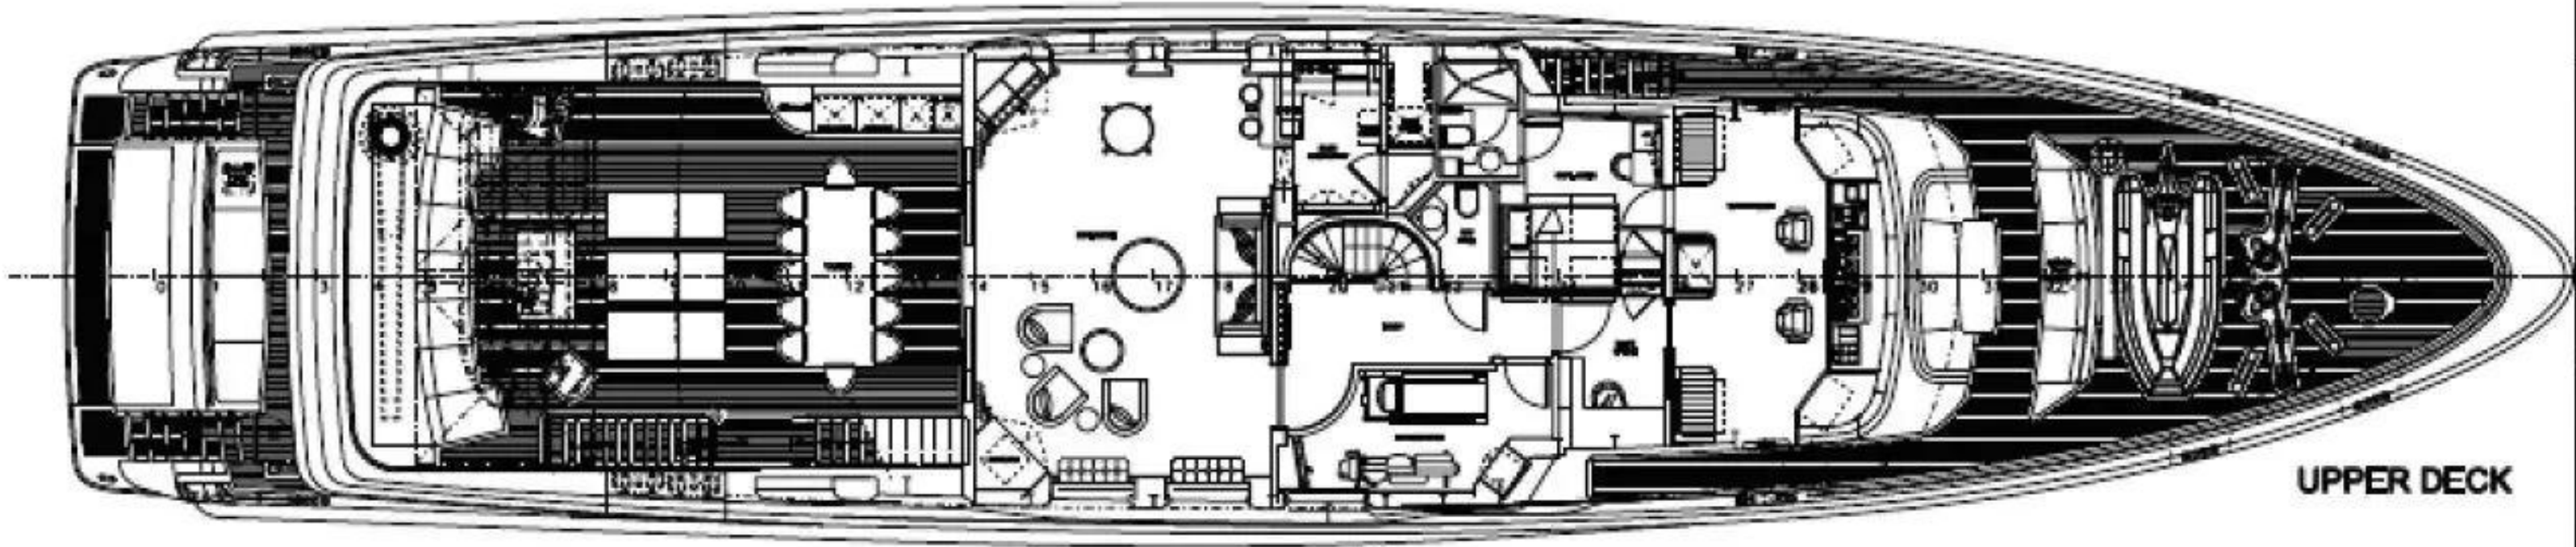

YACHT CLICIA 137
MOTOR 100-150FT, YACHTS

YACHT CLICIA 137
MOTOR 100-150FT, YACHTS

LONGIT

FLYING BRIDGE

UPPER DECK

YACHT CLICIA 137
MOTOR 100-150FT, YACHTS

WHO WE ARE

LVH is the preeminent super home chartering company offering ultra-luxury homes in hundreds of global destinations. Each home in our collection is carefully curated to deliver the highest standard of quality and comes complete with a full-time steward, housekeeping & concierge access. Our team will orchestrate the entire experience including in-home services, daily activities and travel logistics. LVH Domus, our invite-only membership, brings the same level of service to every day of your life. Endless possibilities await the most discerning families.