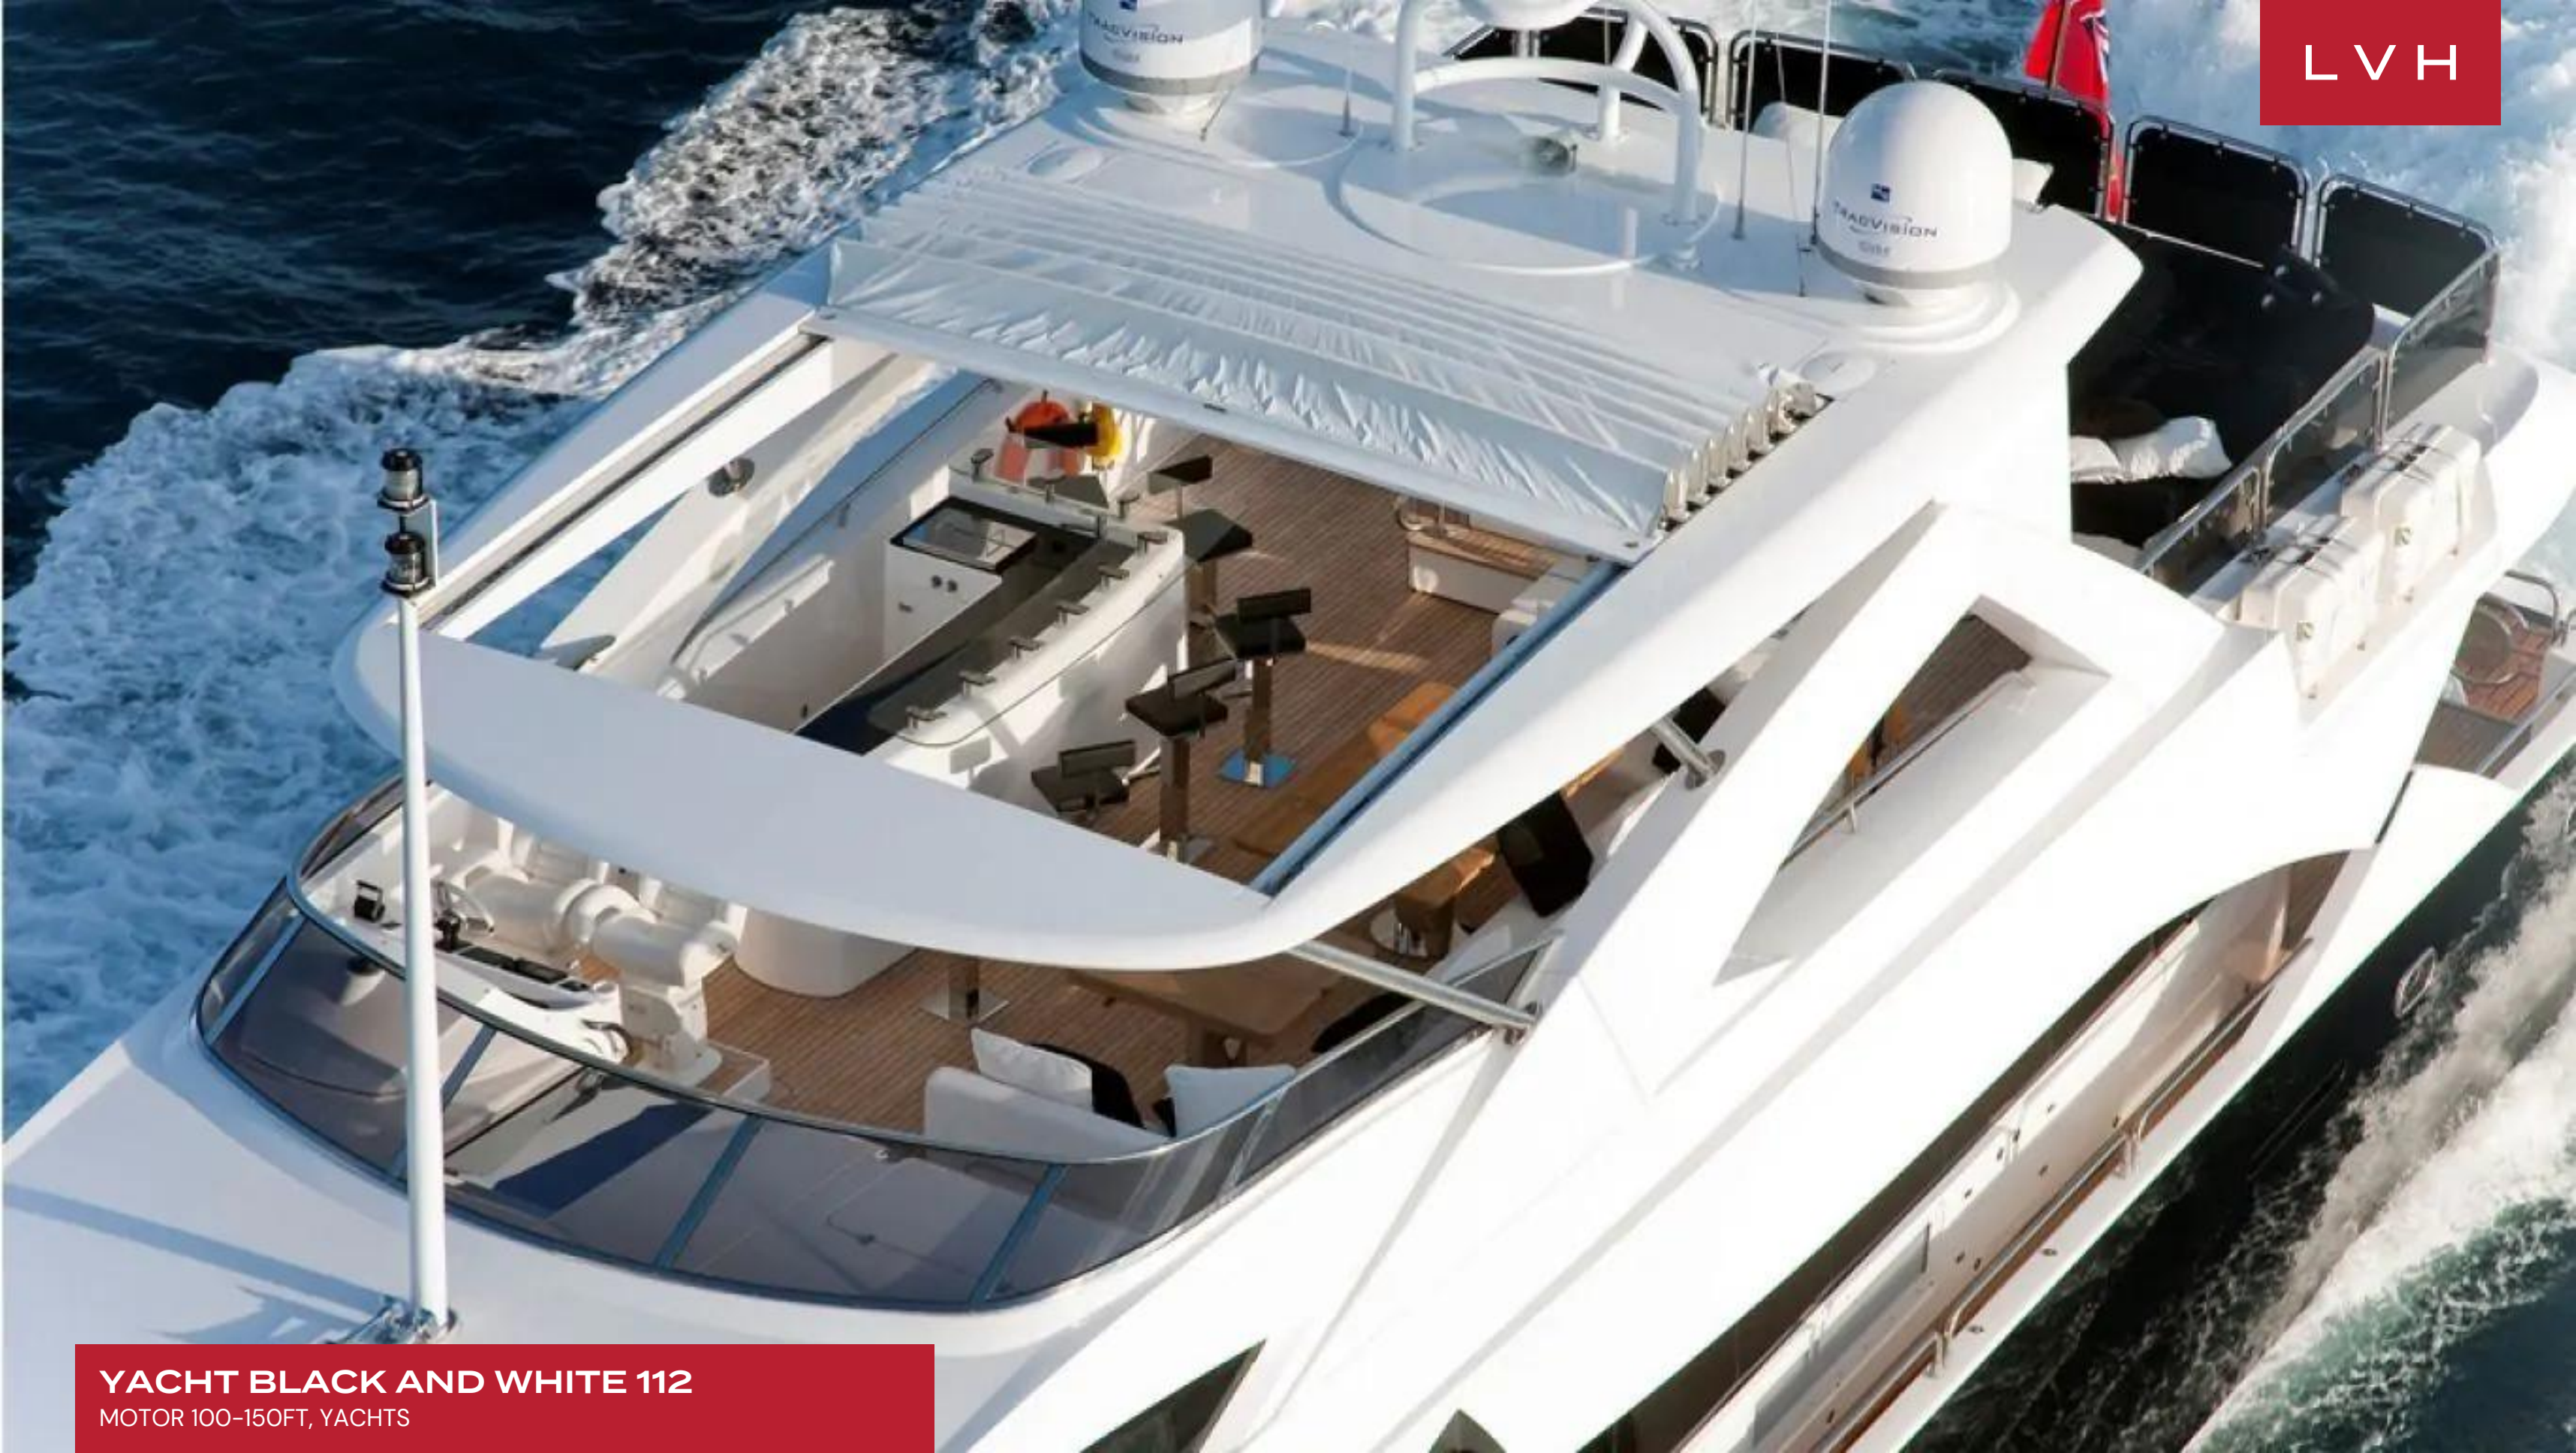

YACHT BLACK AND WHITE 112
MOTOR 100-150FT, YACHTS