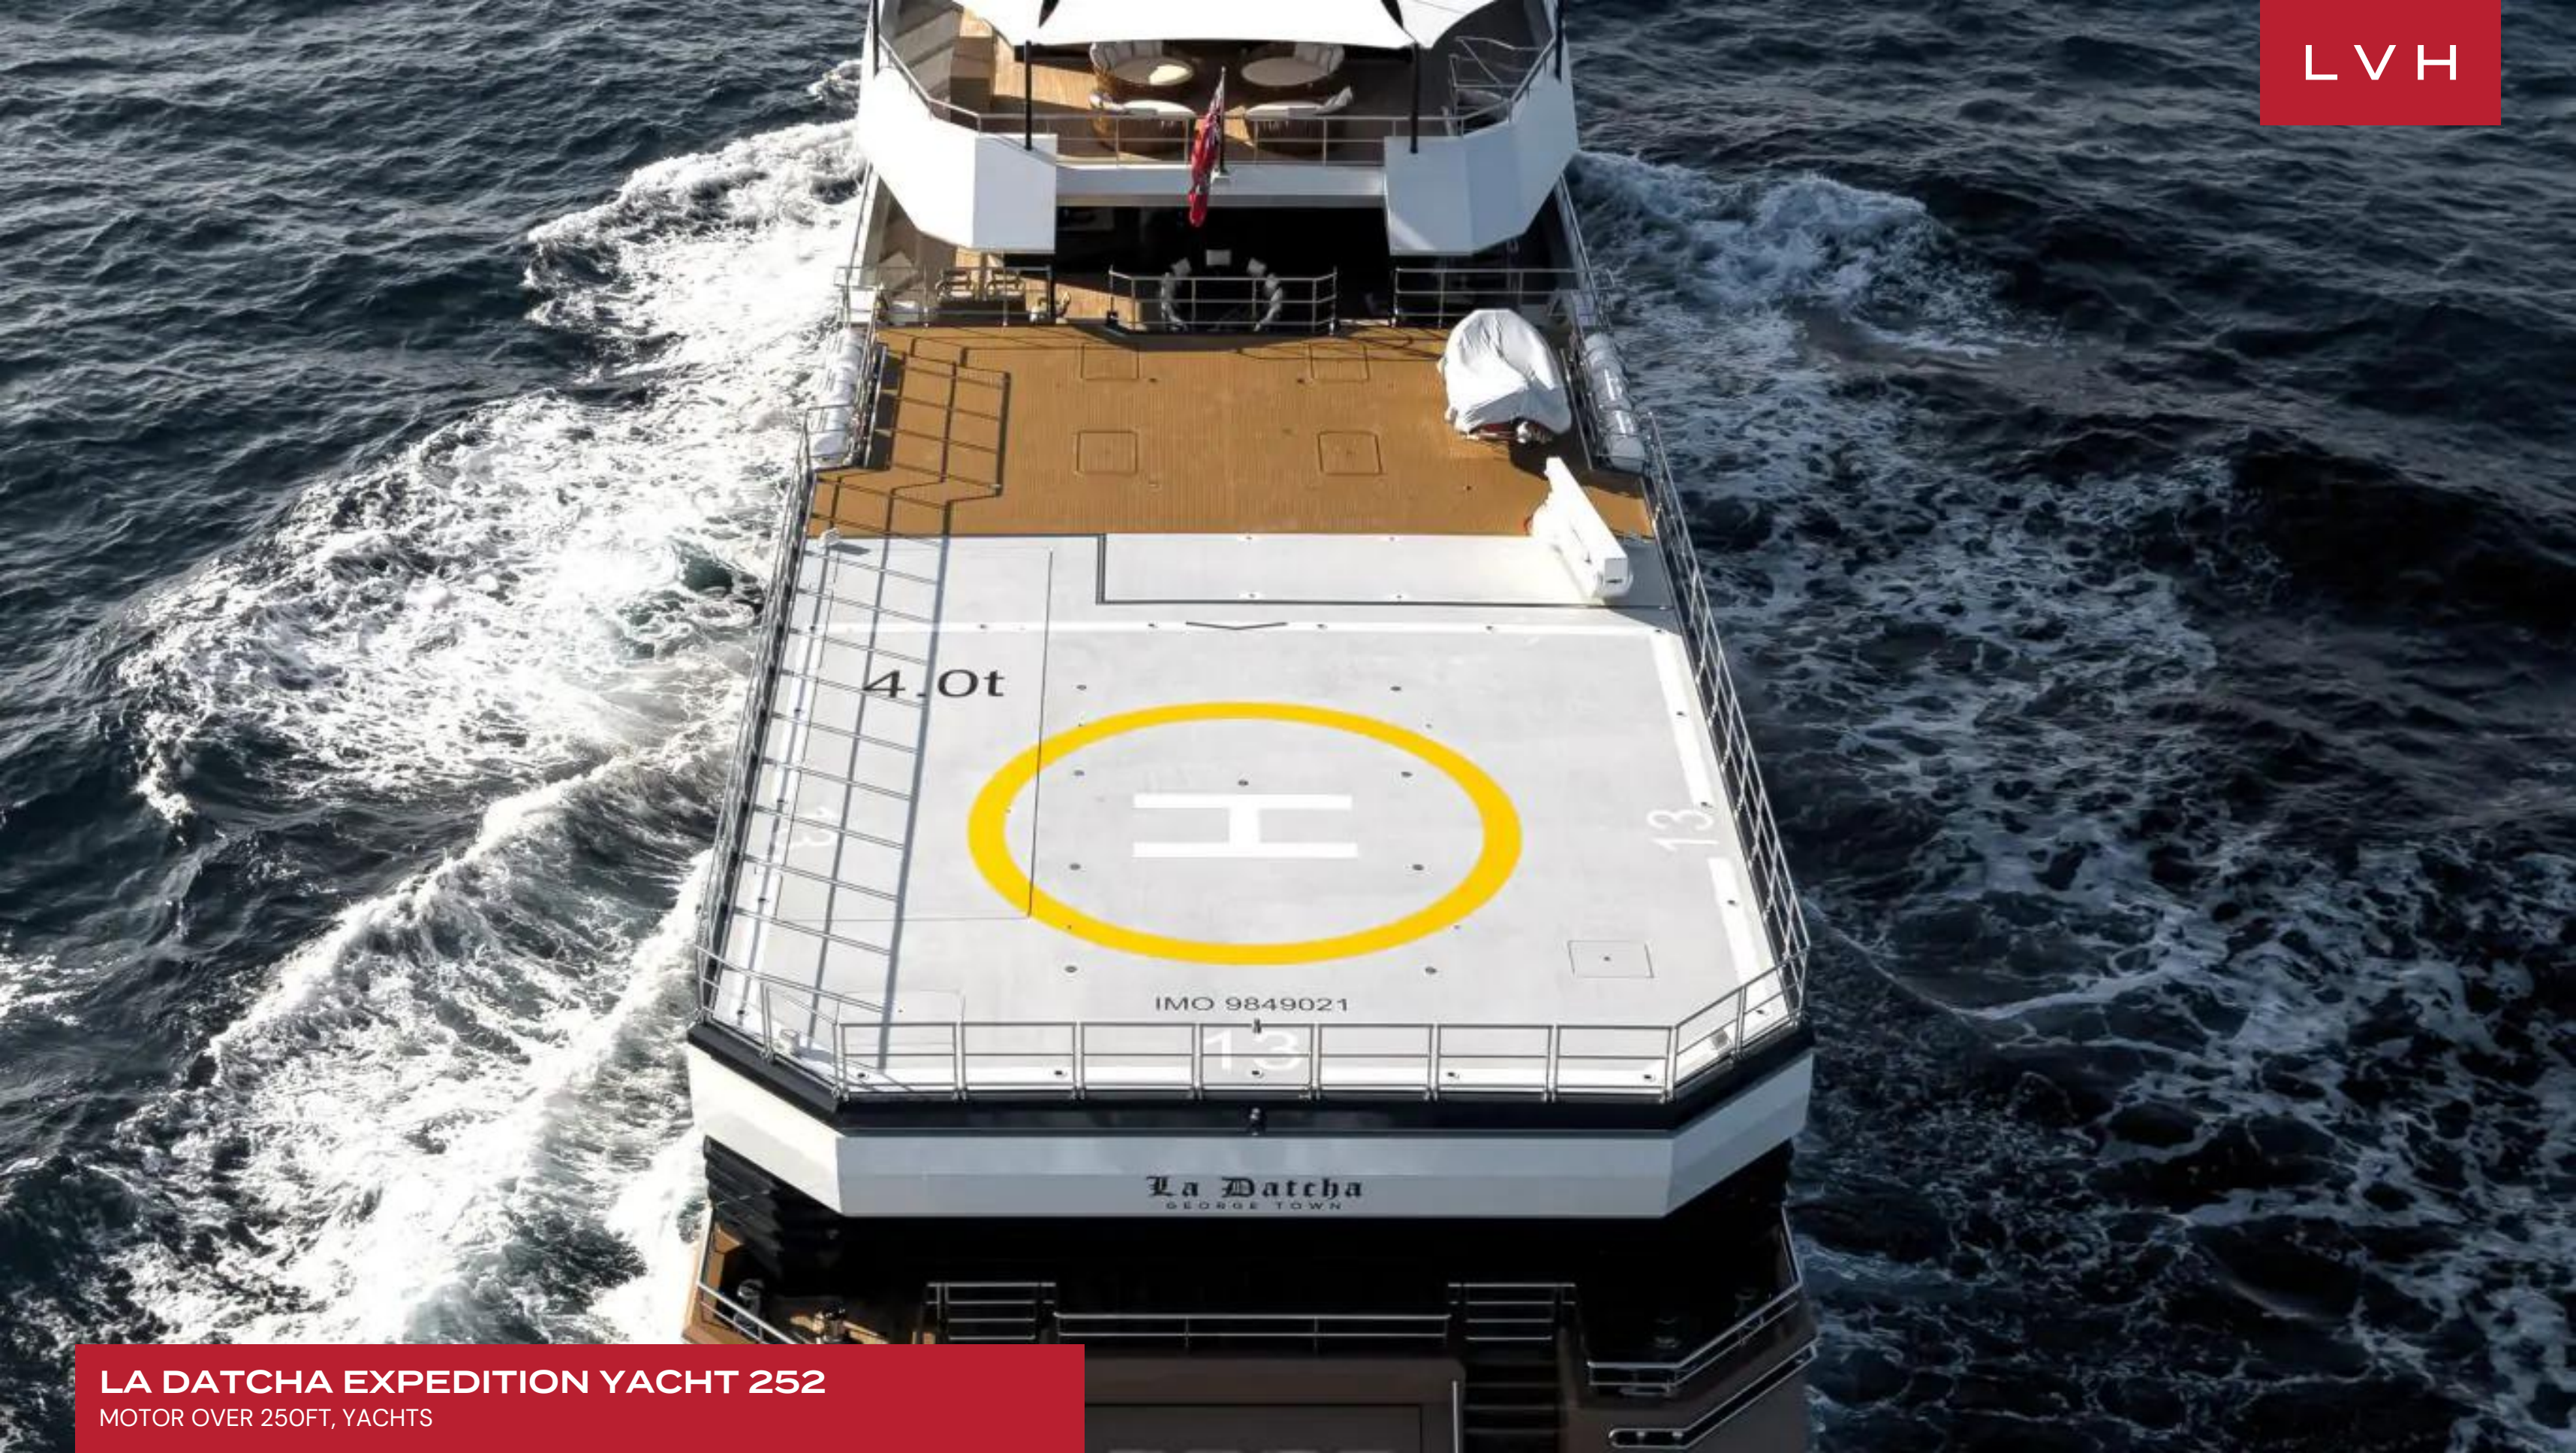

LA DATCHA EXPEDITION YACHT 252

MOTOR OVER 250FT, YACHTS