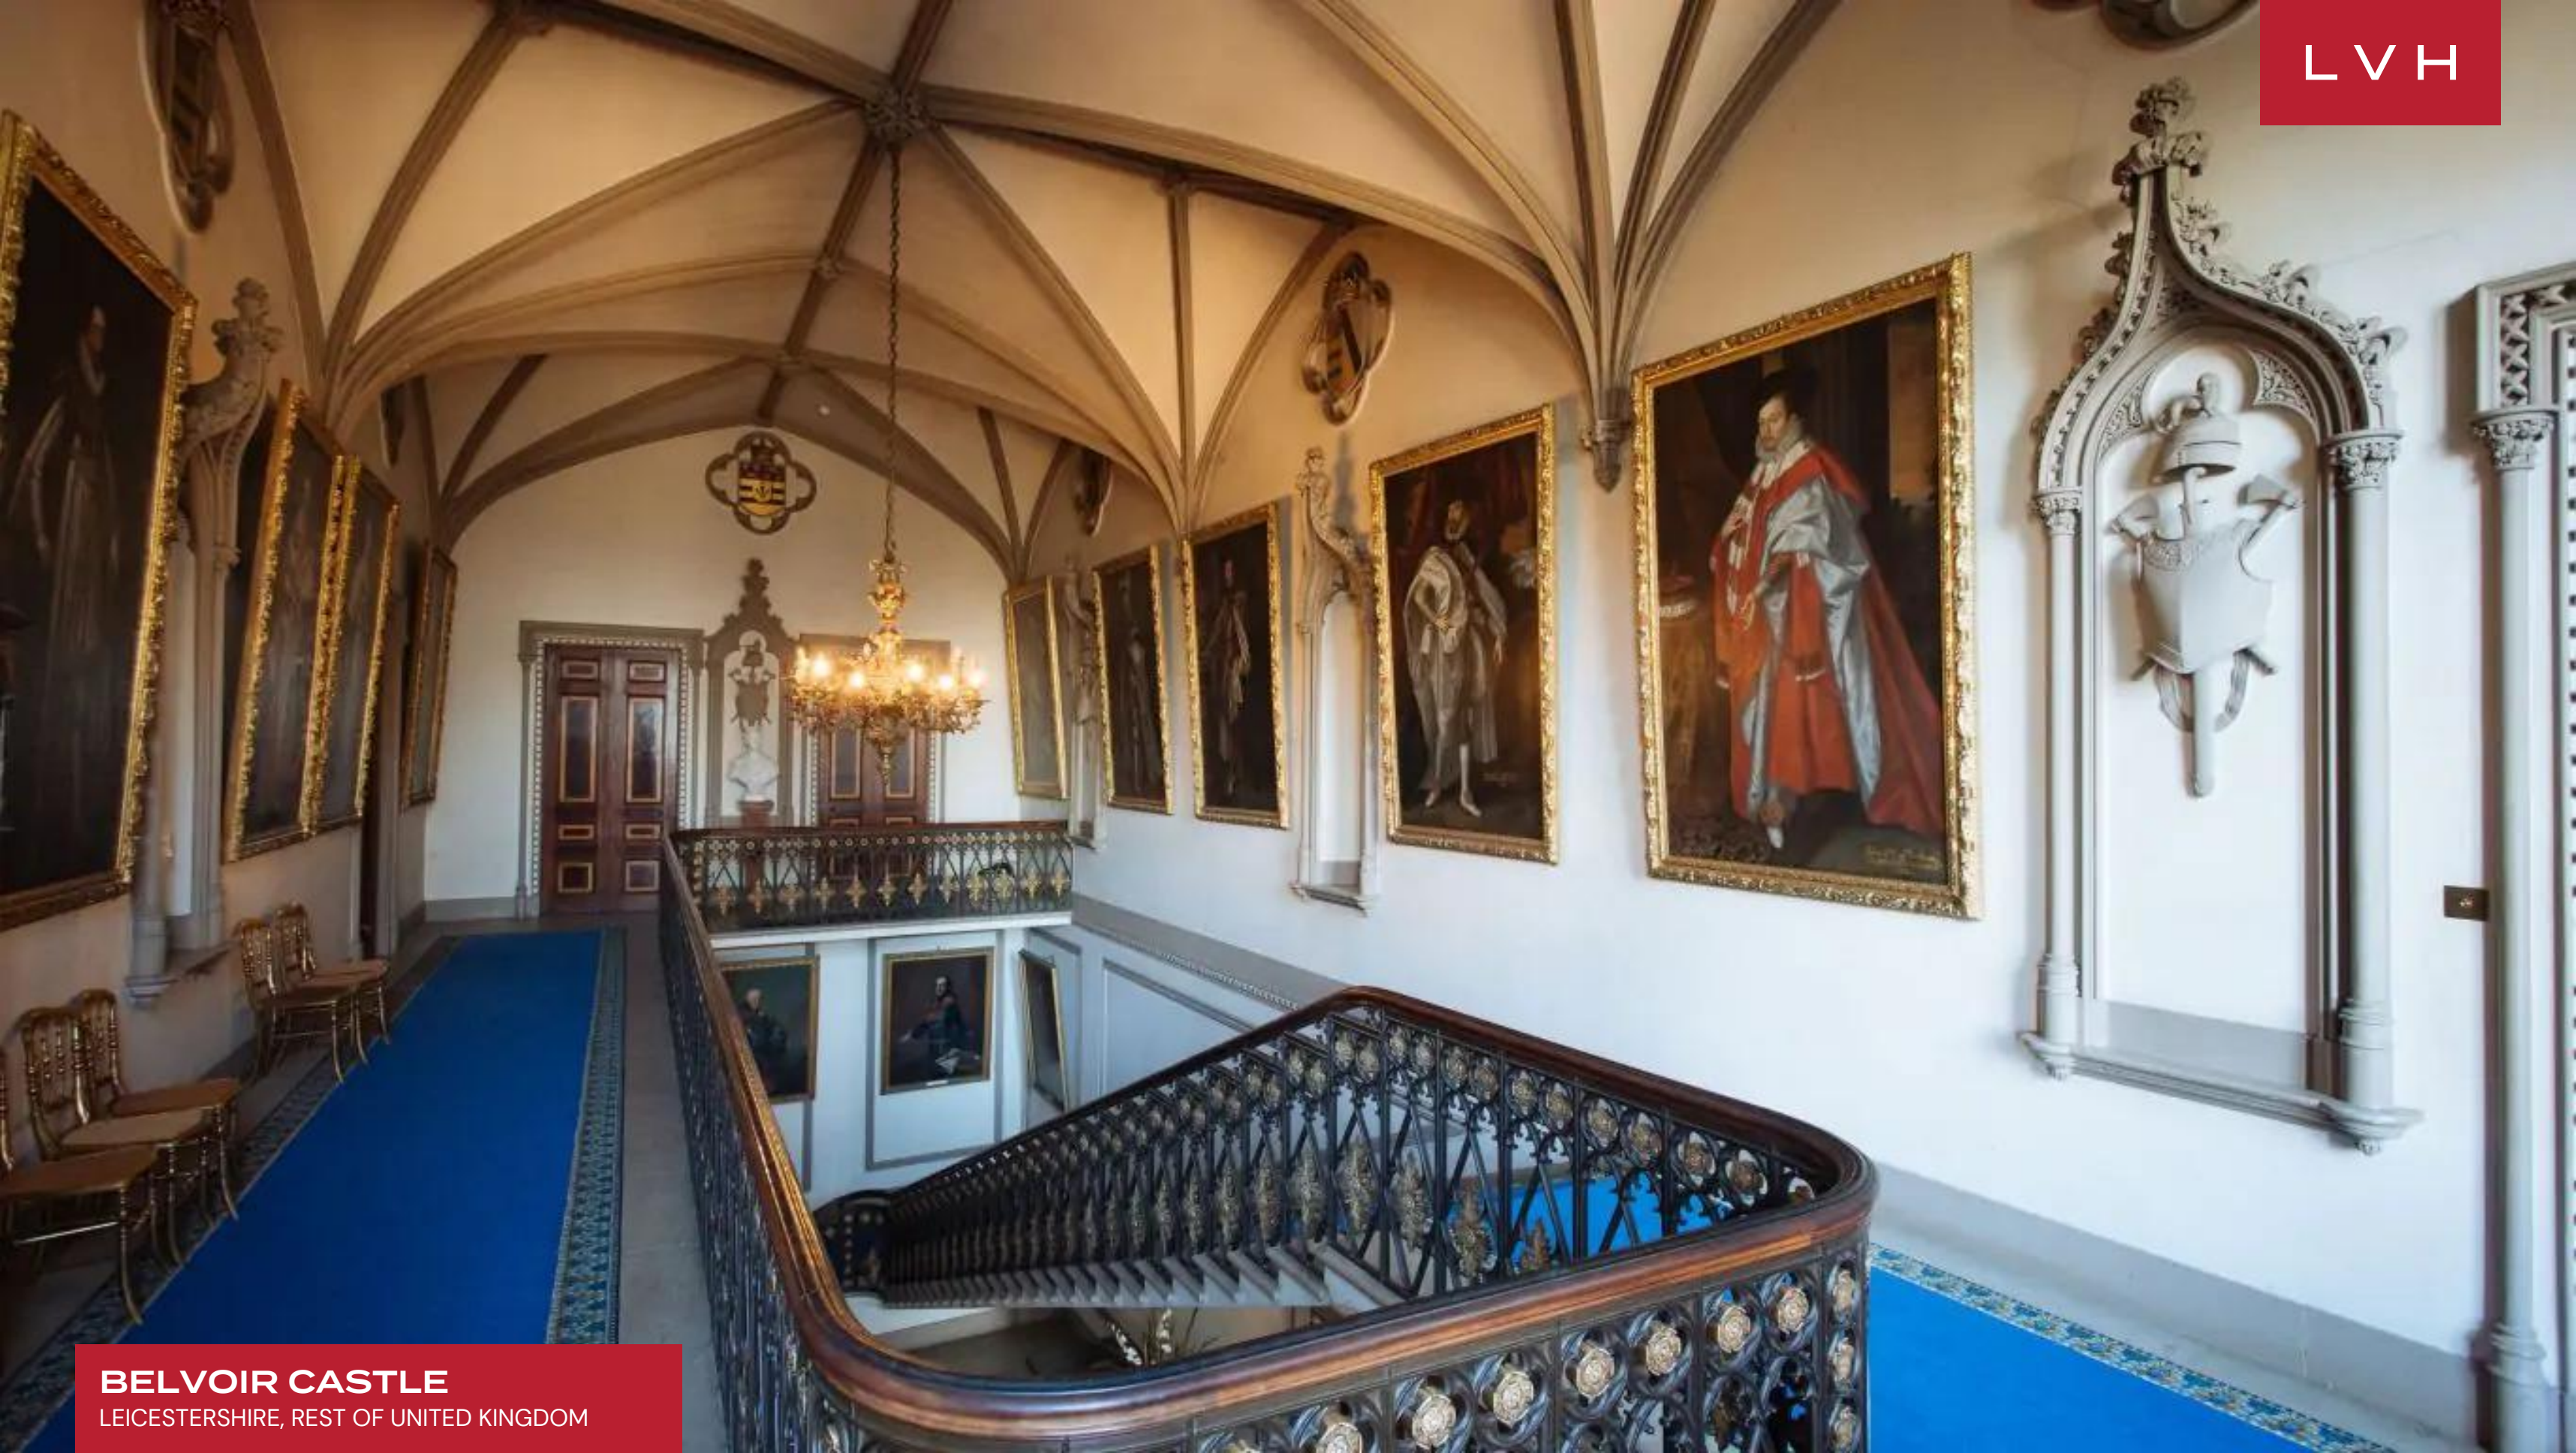

BELVOIR CASTLE

LEICESTERSHIRE, REST OF UNITED KINGDOM