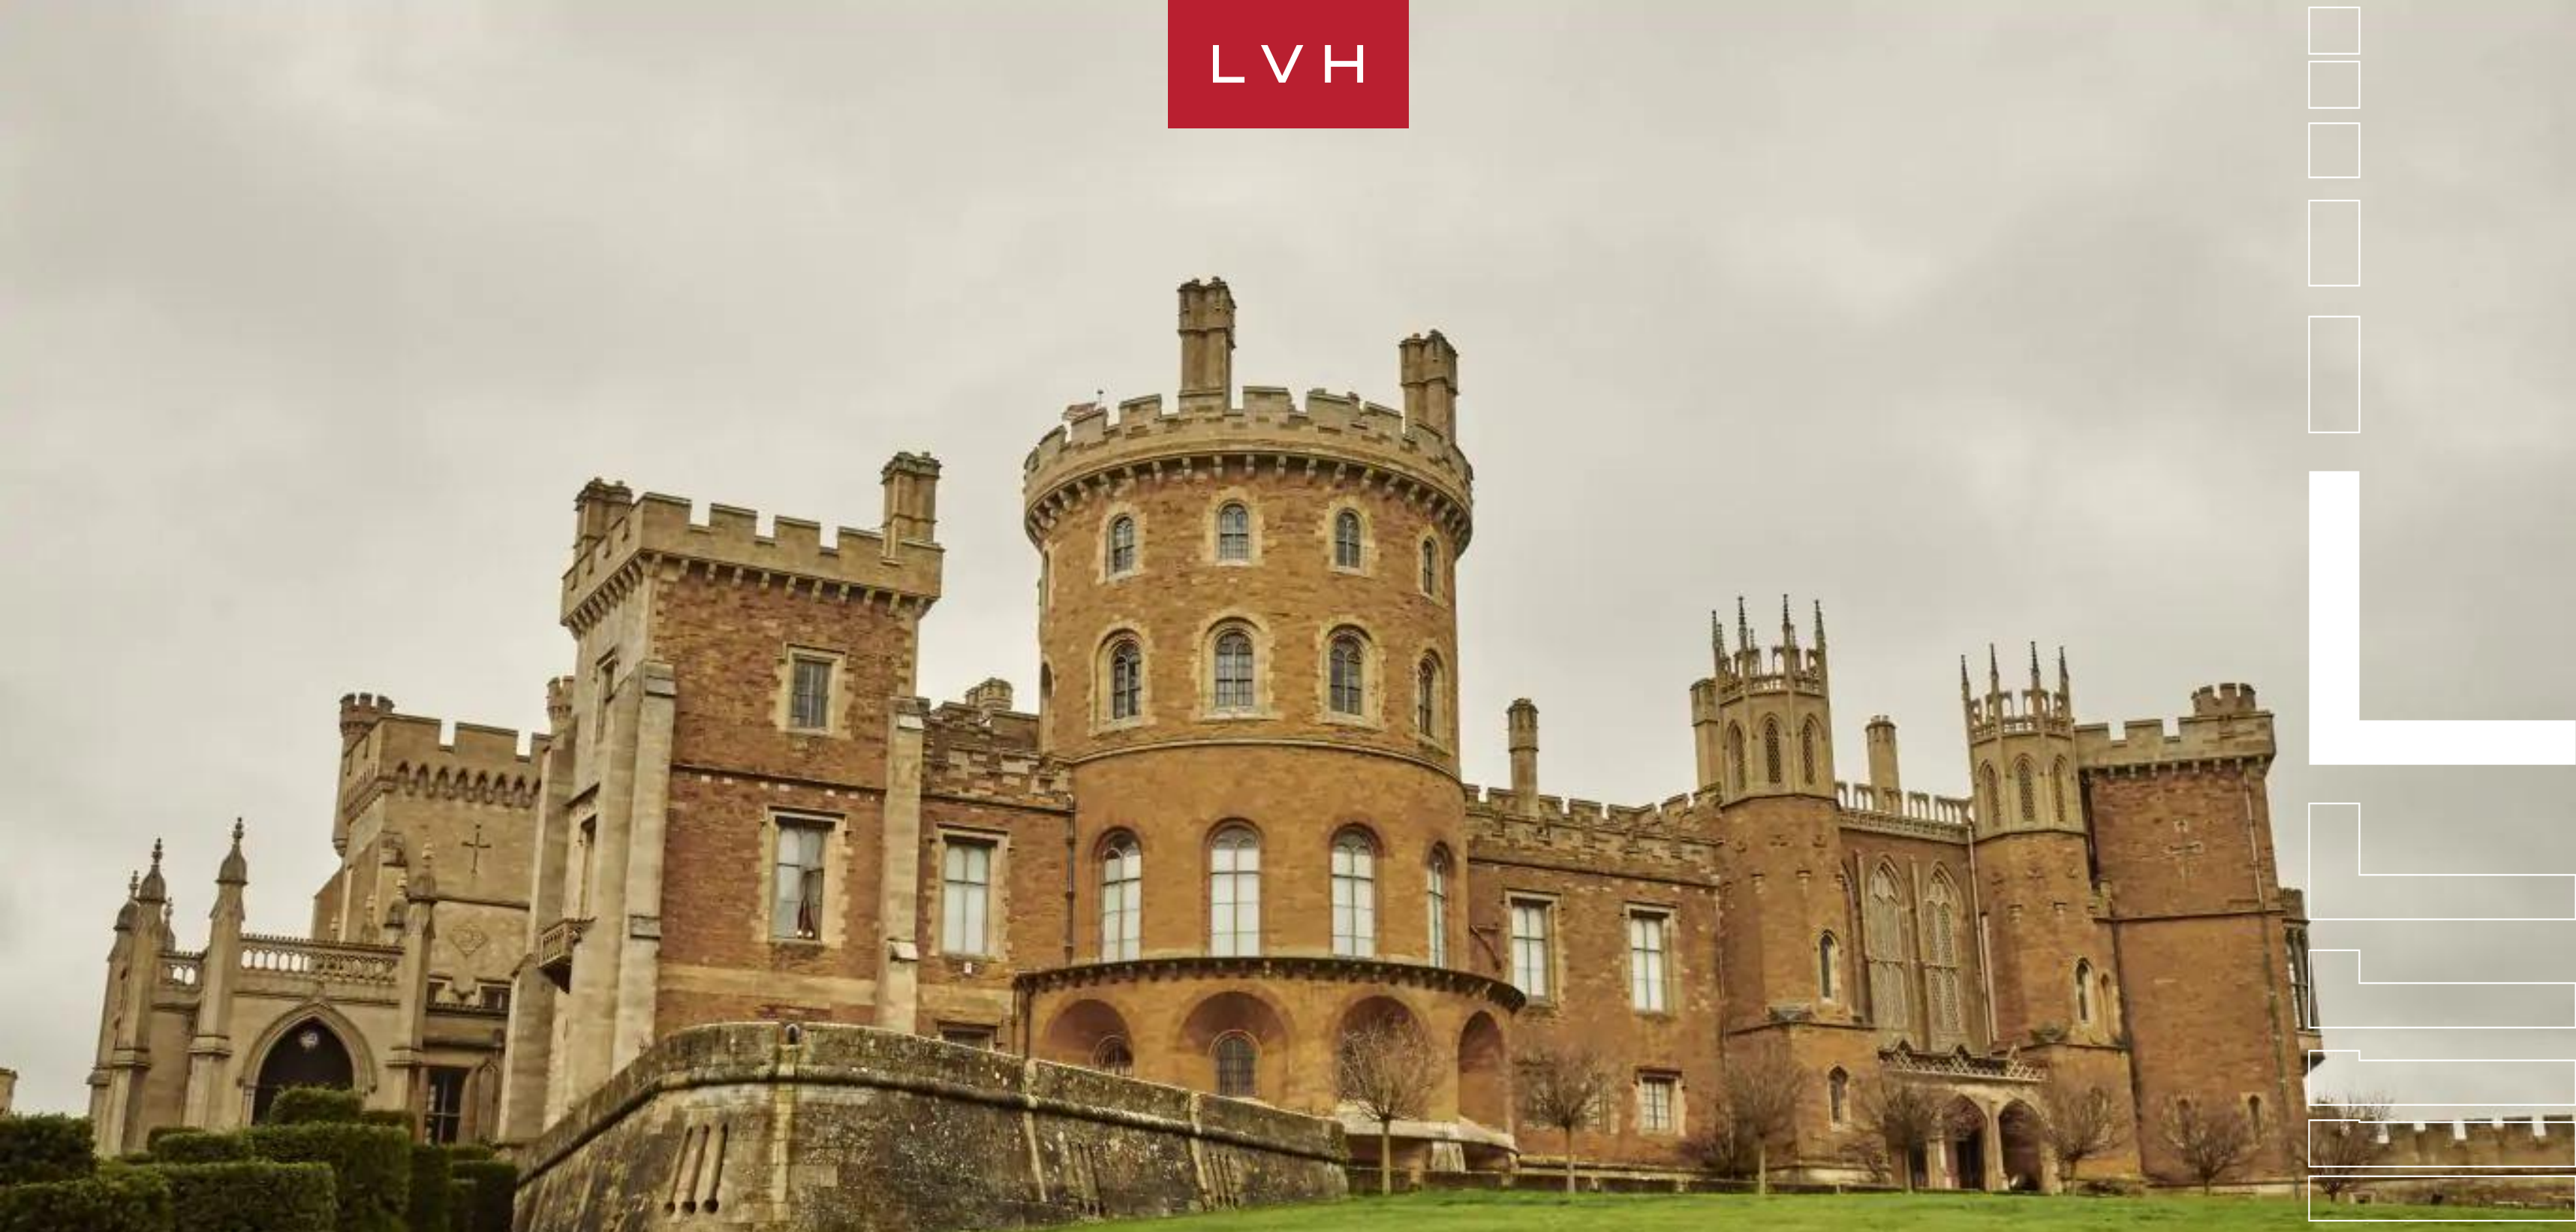

LVH

BELVOIR CASTLE

LEICESTERSHIRE, REST OF UNITED KINGDOM, UNITED KINGDOM

14
BEDROOMS

27
GUESTS

14
BATHROOMS

150,000
SF

BELVOIR CASTLE

LEICESTERSHIRE, REST OF UNITED KINGDOM

BELVOIR CASTLE

LEICESTERSHIRE, REST OF UNITED KINGDOM

Belvoir Castle is the zenith of Regency architecture with fascinating Gothic Revivalist elements. These regal fortifications claim 16,000 acres of immaculately manicured parks and woodlands. This exquisite abode of extraordinary opulence and stature commands endless pastoral vistas over the lush farmlands of Leicestershire.