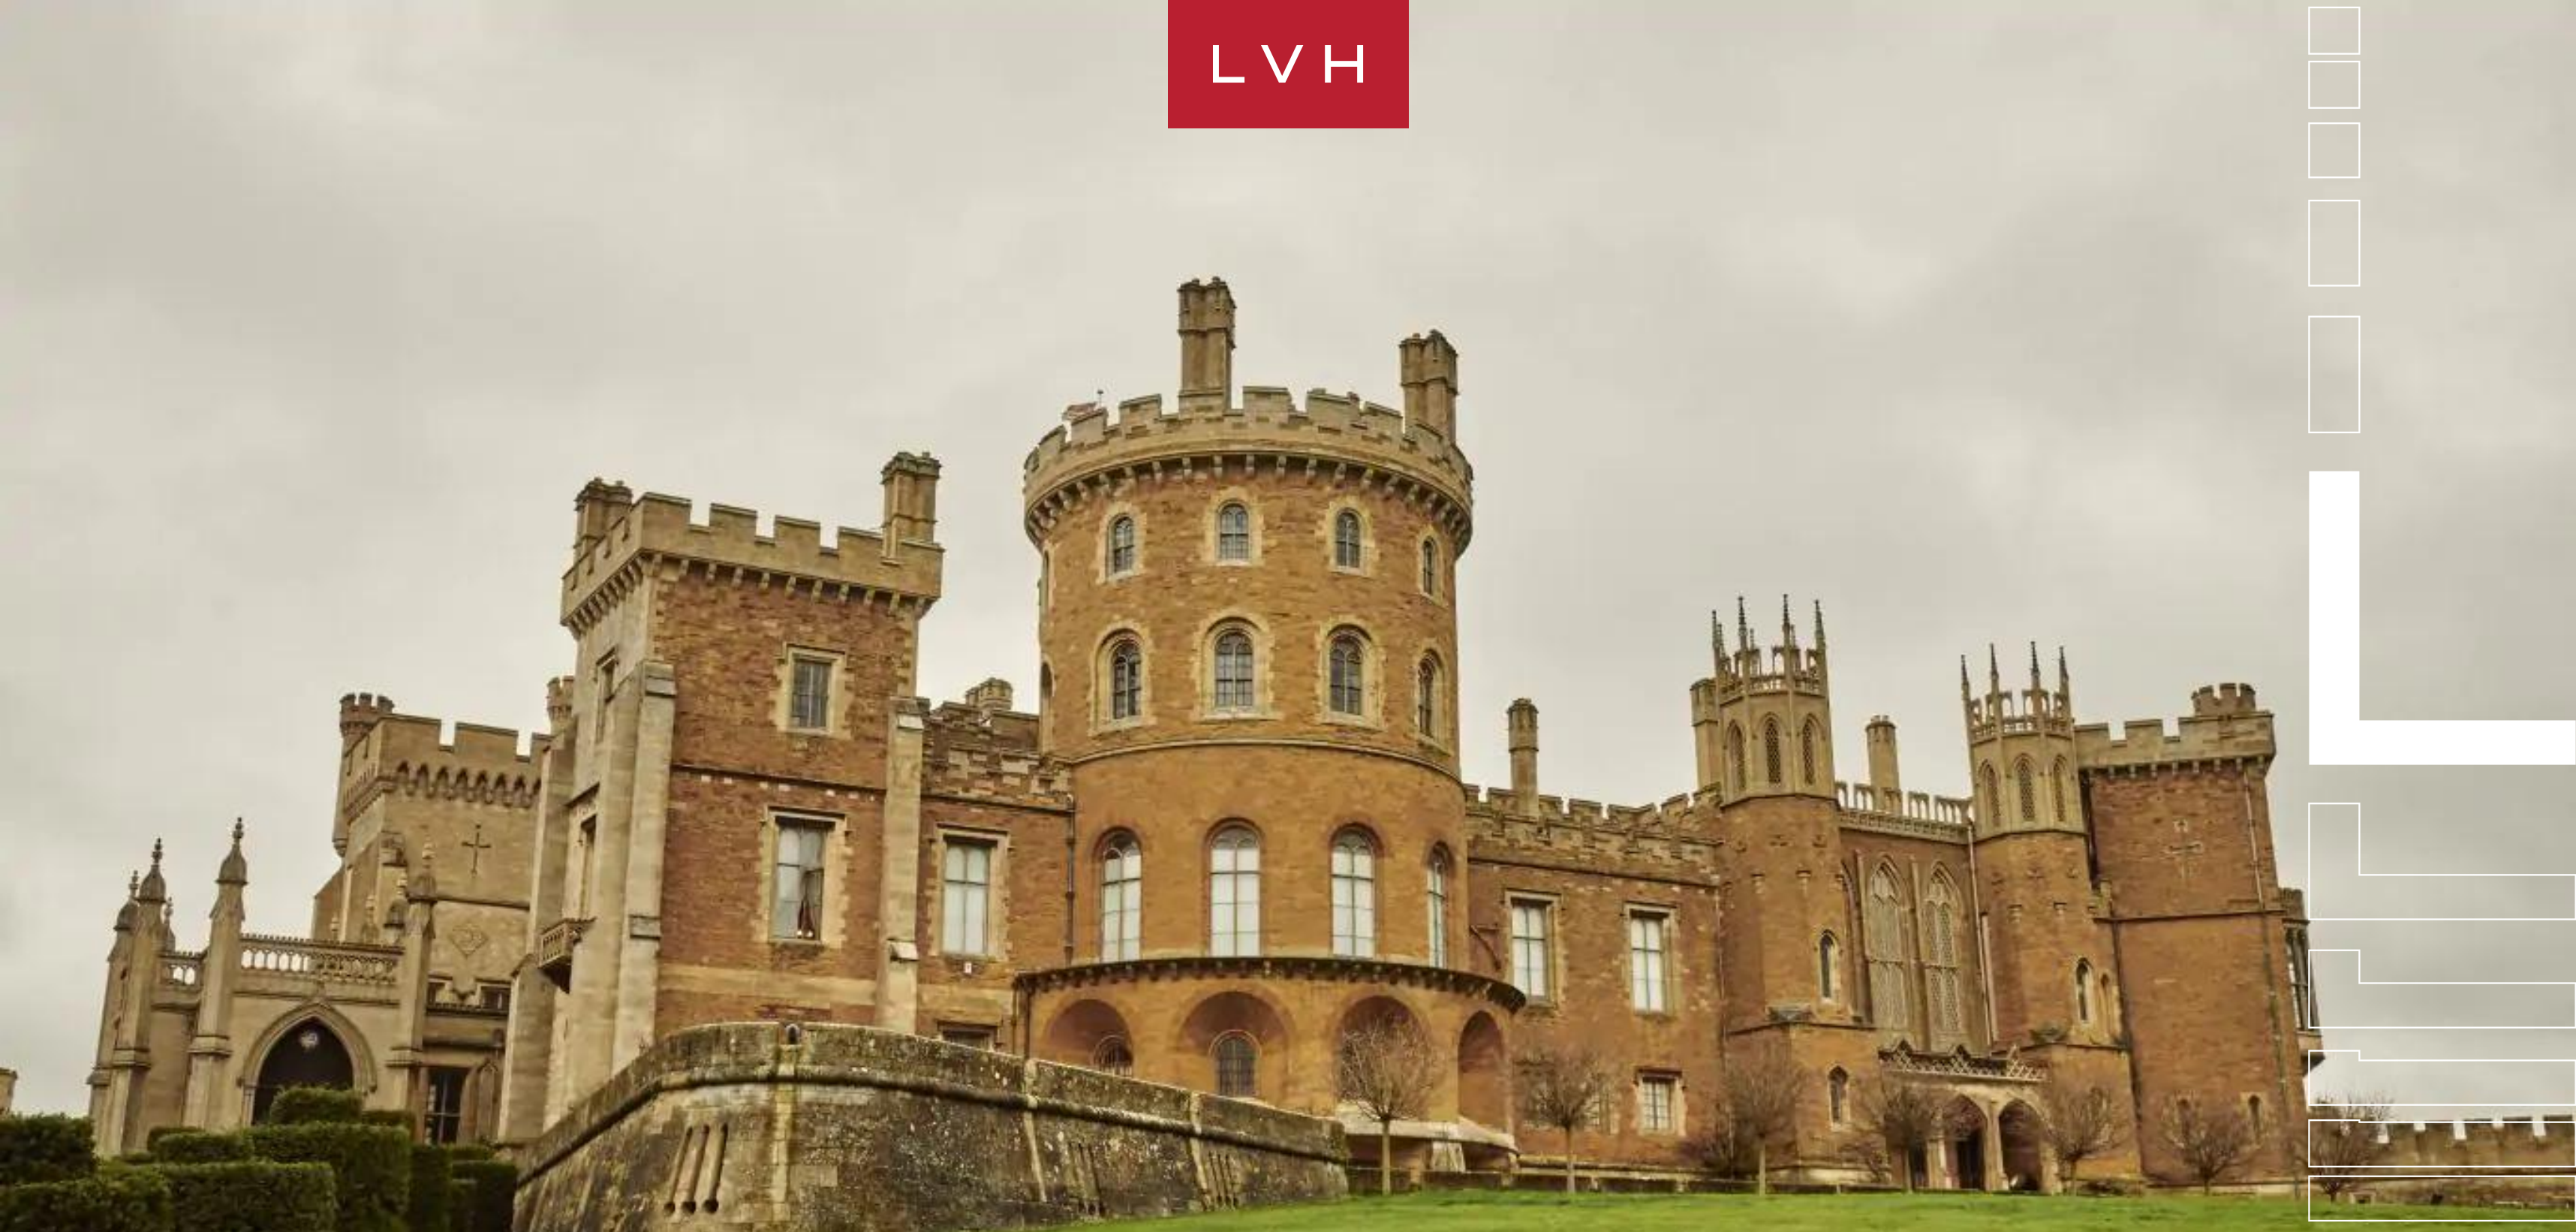

LVH

BELVOIR CASTLE

LEICESTERSHIRE, REST OF UNITED KINGDOM, UNITED KINGDOM

14
BEDROOMS

27
GUESTS

14
BATHROOMS

150,000
SQUARE FEET