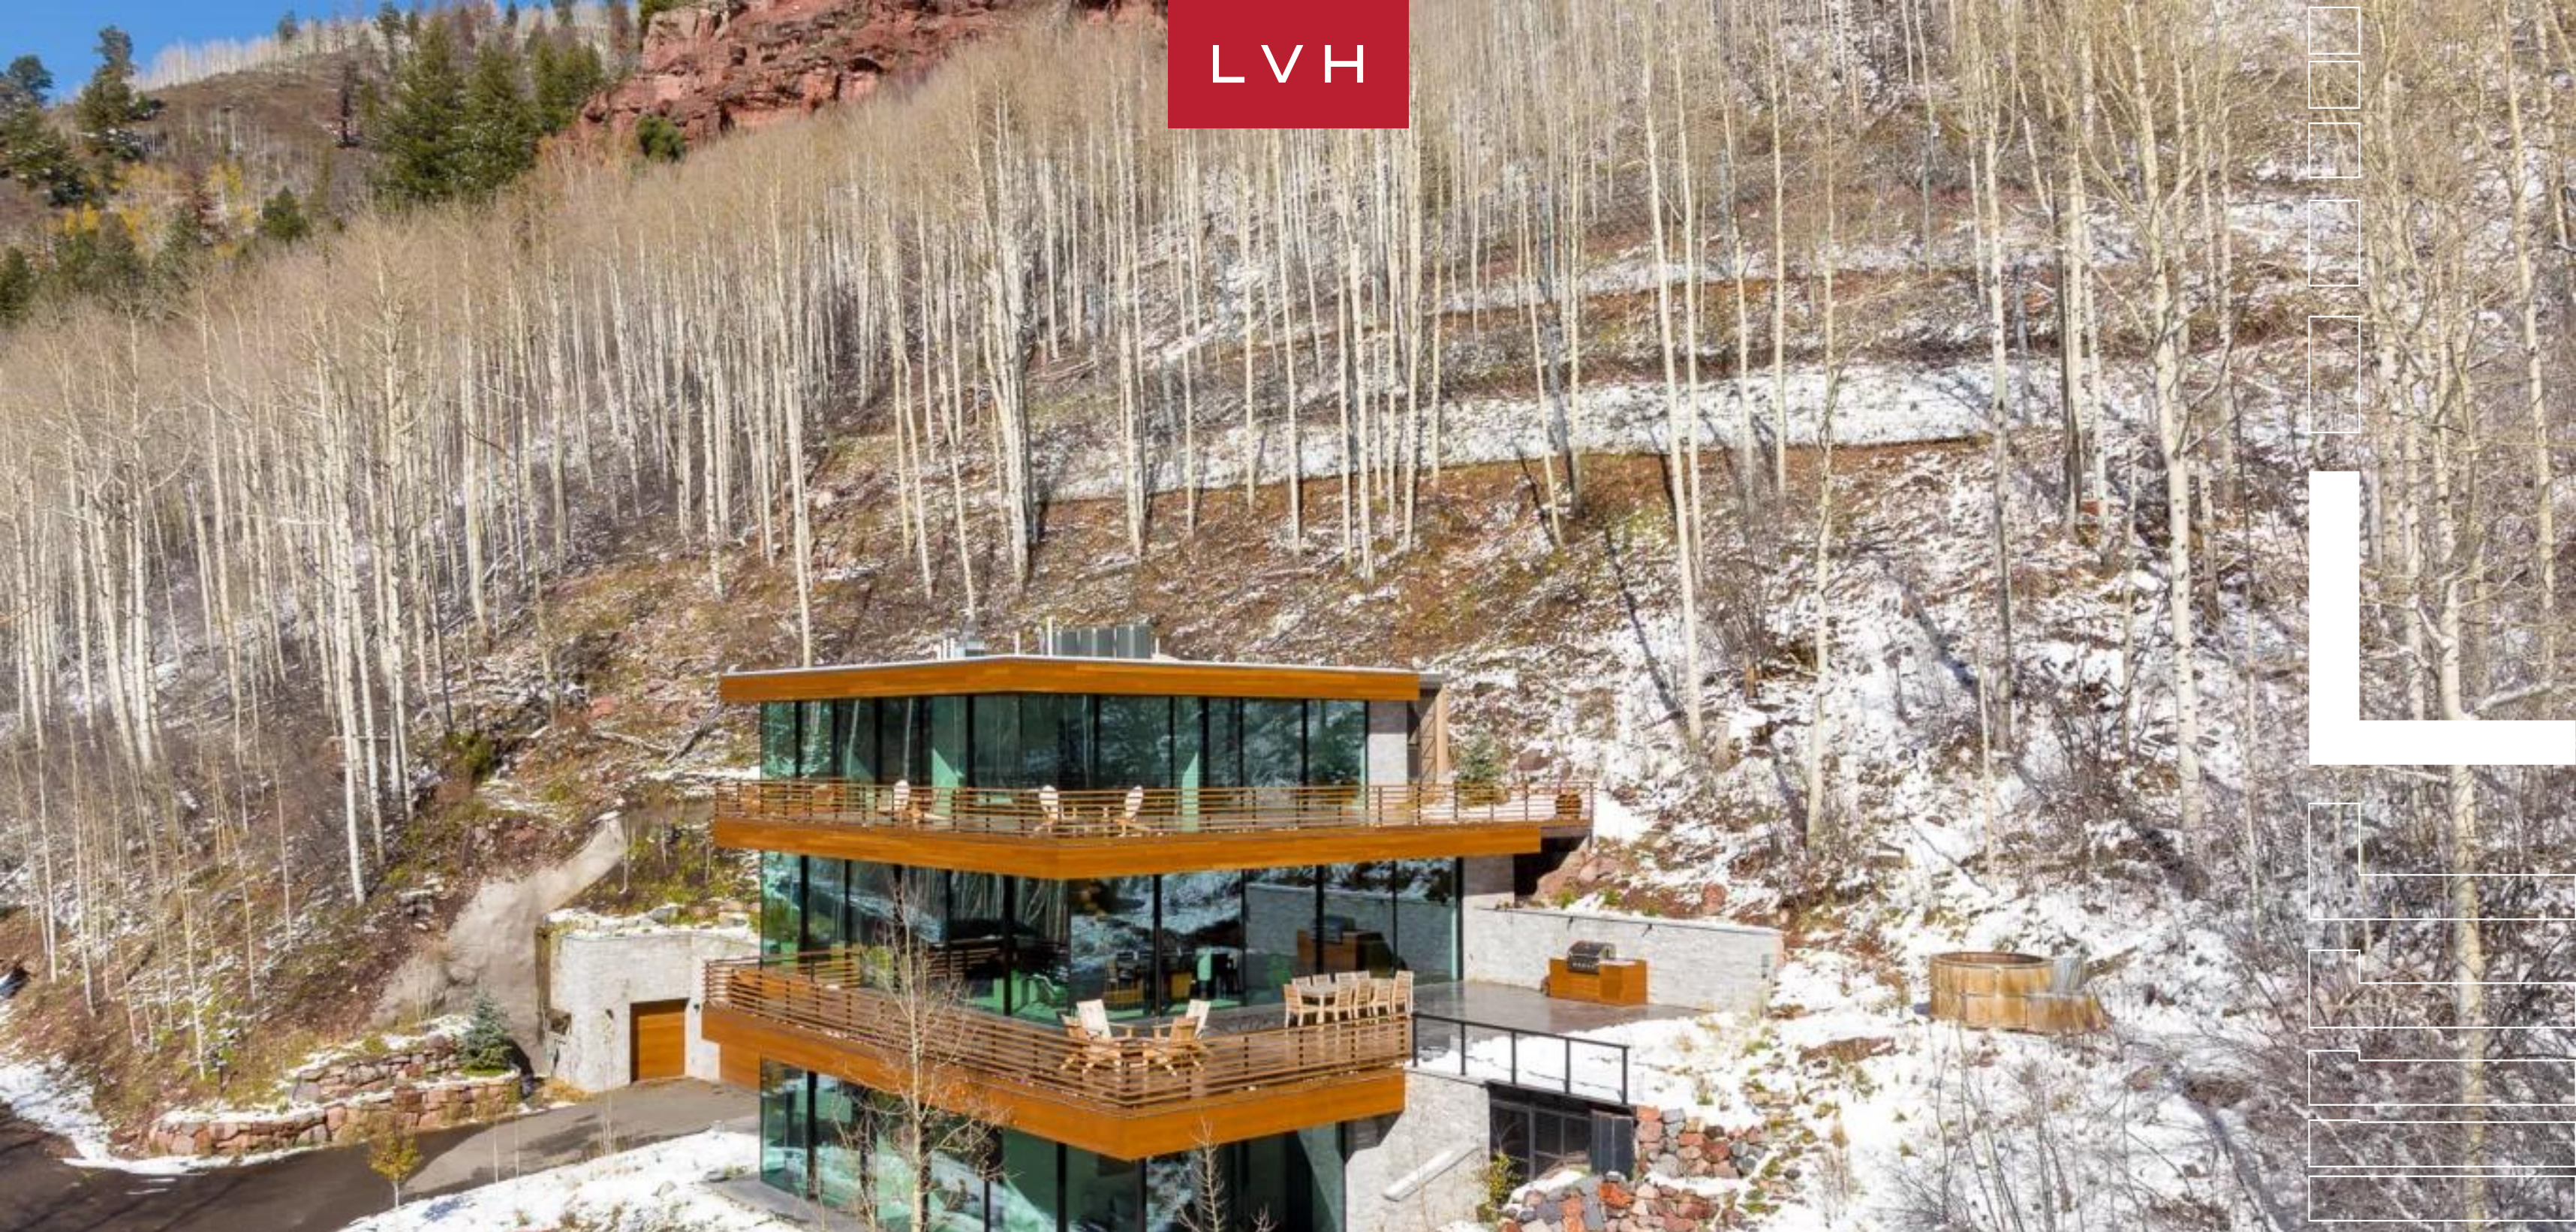

LVH

**VILLA SEAMLESS EDGE**  
PANDORA, TELLURIDE, COLORADO

**6**  
BEDROOMS

**13**  
GUESTS

**7**  
BATHROOMS

**6,014**  
SF

## VILLA SEAMLESS EDGE

PANDORA, TELLURIDE

Villa Seamless Edge is an exceptional alpine retreat, a contemporary mountain residence set in the exclusive Pandora neighborhood of Telluride, Colorado. Elevated to capture sweeping views of the surrounding peaks, the home is defined by striking modern architecture, expansive glass walls, and refined natural materials. Positioned just moments from the slopes and Telluride's historic town, it offers a rare balance of seclusion and access to world-class skiing, dining, and year-round mountain experiences.

Outdoors, expansive terraces extend the living experience into the alpine landscape, featuring a private hot tub, fire features, and multiple seating areas oriented toward the surrounding mountain scenery. The setting offers direct access to hiking and skiing, while the peaceful Pandora enclave provides a sense of exclusivity and retreat. The property evokes a refined connection to nature, where elevated design meets the raw beauty of Telluride's iconic terrain.