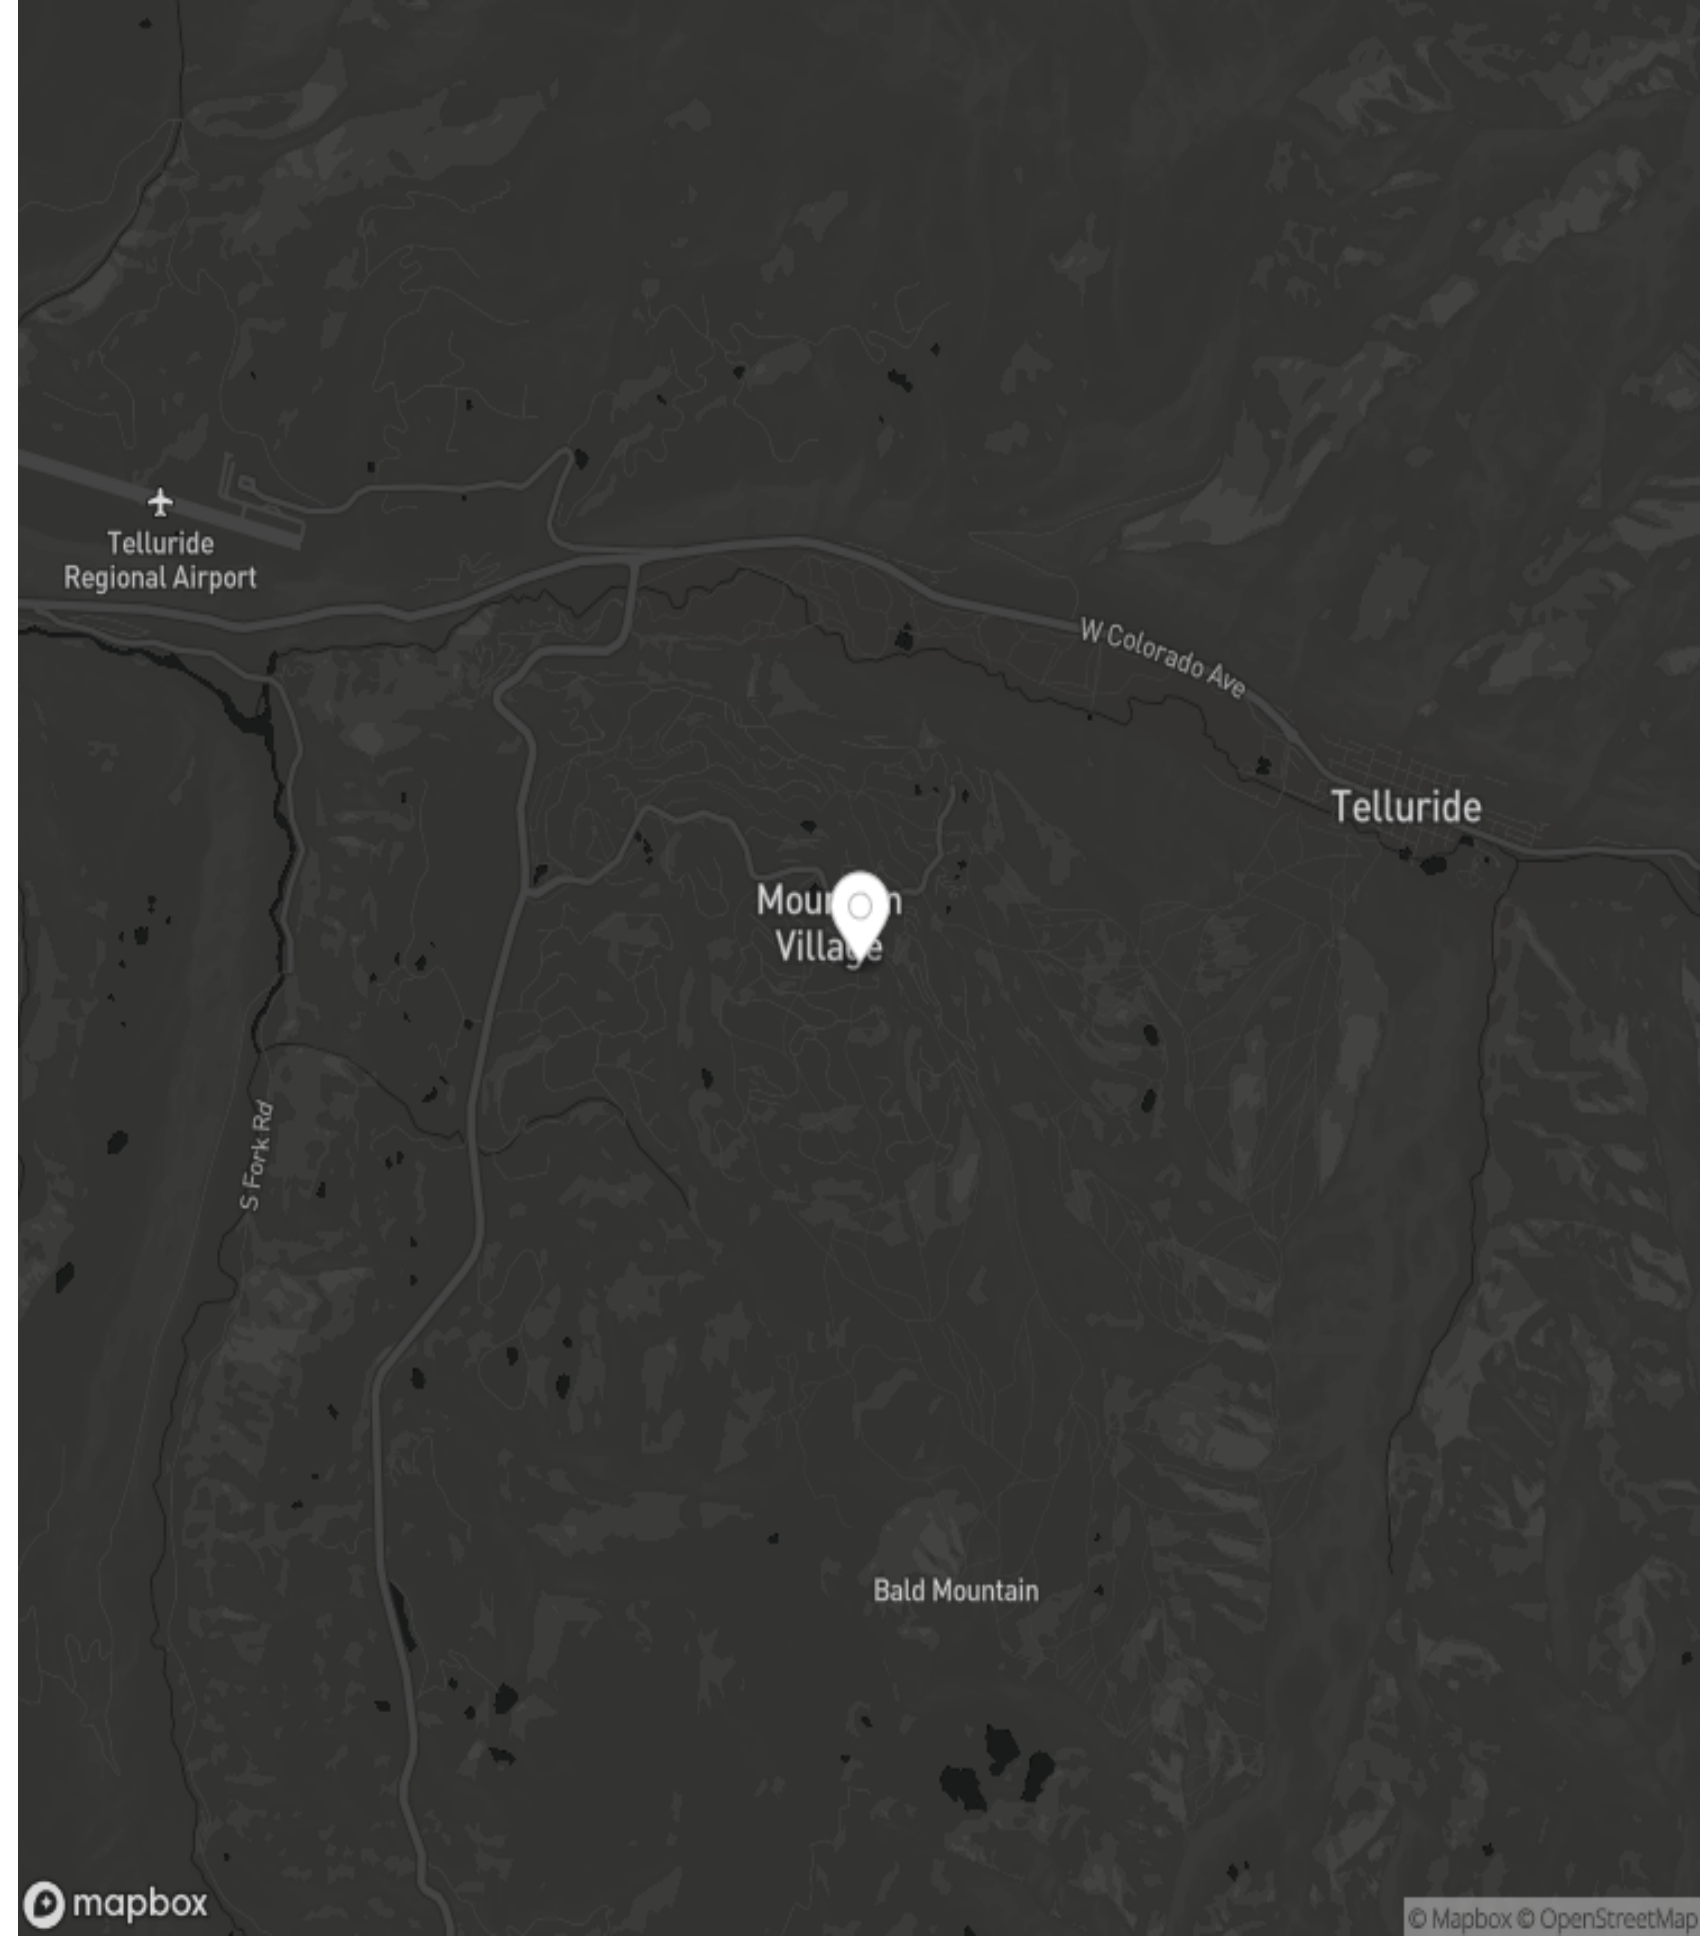

LOCATION

- Mountain View

TELLURIDE

MOUNTAIN VILLAGE

This FAQ provides insights into our Telluride portfolio, covering everything from property types and locations to amenities, services and privacy. Guests can explore what defines the LVH experience, from ski-in/ski-out alpine estates to elegant in-town residences, alongside details on transportation, pricing and booking. For an in-depth look at this coveted destination, see our [Ultimate Luxury Guide to Telluride](#).