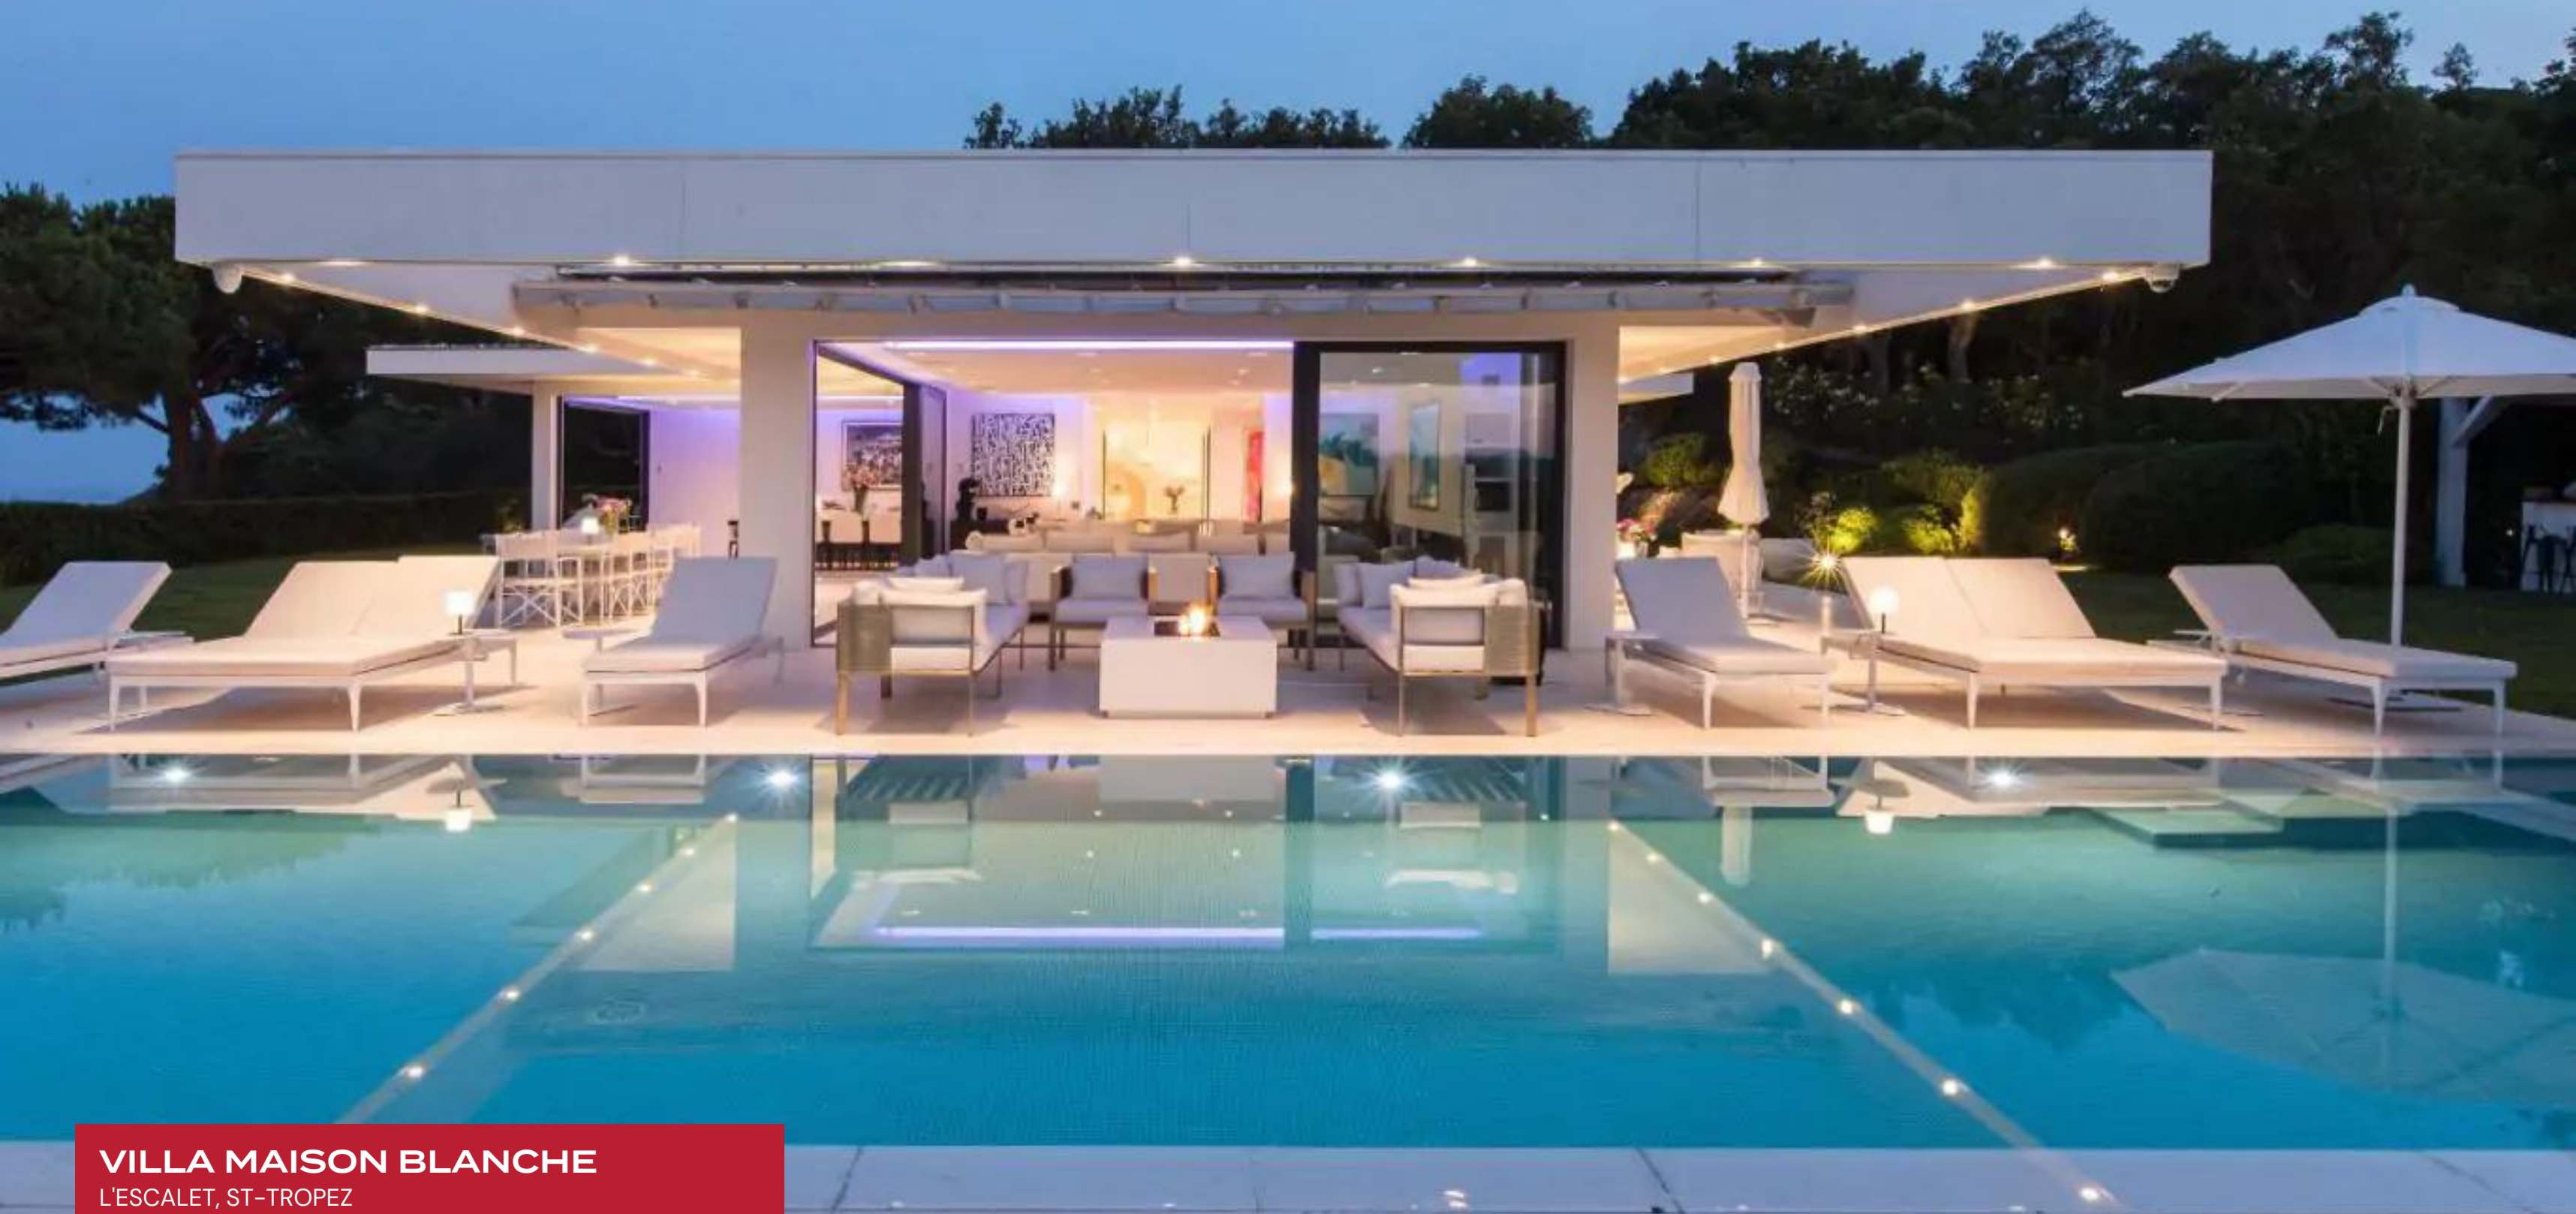

LVH

VILLA MAISON BLANCHE

L'ESCALET, ST-TROPEZ, FRANCE

8

BEDROOMS

16

GUESTS

8

BATHROOMS

5,382

SQUARE FEET

VILLA MAISON BLANCHE

L'ESCALET, ST-TROPEZ

Villa Maison Blanche is an exquisite contemporary estate lauded for its spectacular sea and mountain views. This superb residence belongs to the coveted L'Escalet region of the peninsula, offering the utmost seclusion and tranquility at a moment's notice from the French Riviera's most beloved coastlines.

This desirable residence abounds with cosmopolitan elegance and sleek scintillating design, reaching form and function's apex. Elegant and harmonious design flaunts geometry and balance. The pristine interiors flourish with a metropolitan yet zen ambiance. The mansion's retractable glass walls envelop the interior, ample sunlight animating the shimmering floor tiling and sumptuous upholstery. A gorgeous linear fireplace adorns a pristine-white wall accenting the space. The interior designer goes further with styling by placing an orchid centerpiece and pink throw pillows, enlivening the sophisticated space. The home's structure mares the line between indoor and outdoor space. The great glass walls speak to a delectable sense of permeability. Dynamic in style, this home is a timeless piece of architectural and interior design, with the lavish formal dinette seamlessly incorporating the alfresco dining space. Eight sumptuous ensuite bedrooms accommodate sixteen guests with the utmost comfort, style, and luxury.

Enwrapped by lush foliage on one side and far-reaching mountain and sea views on the other, the Maison Blanche's grounds never fail to marvel guests. Ample-covered and uncovered space curate exceptional outdoor moments, replete with alluring sunbeds and secluded nooks amongst the lush vegetation. A gorgeous focal swimming pool and access to tennis courts offer the ultimate respite from the afternoon heat.