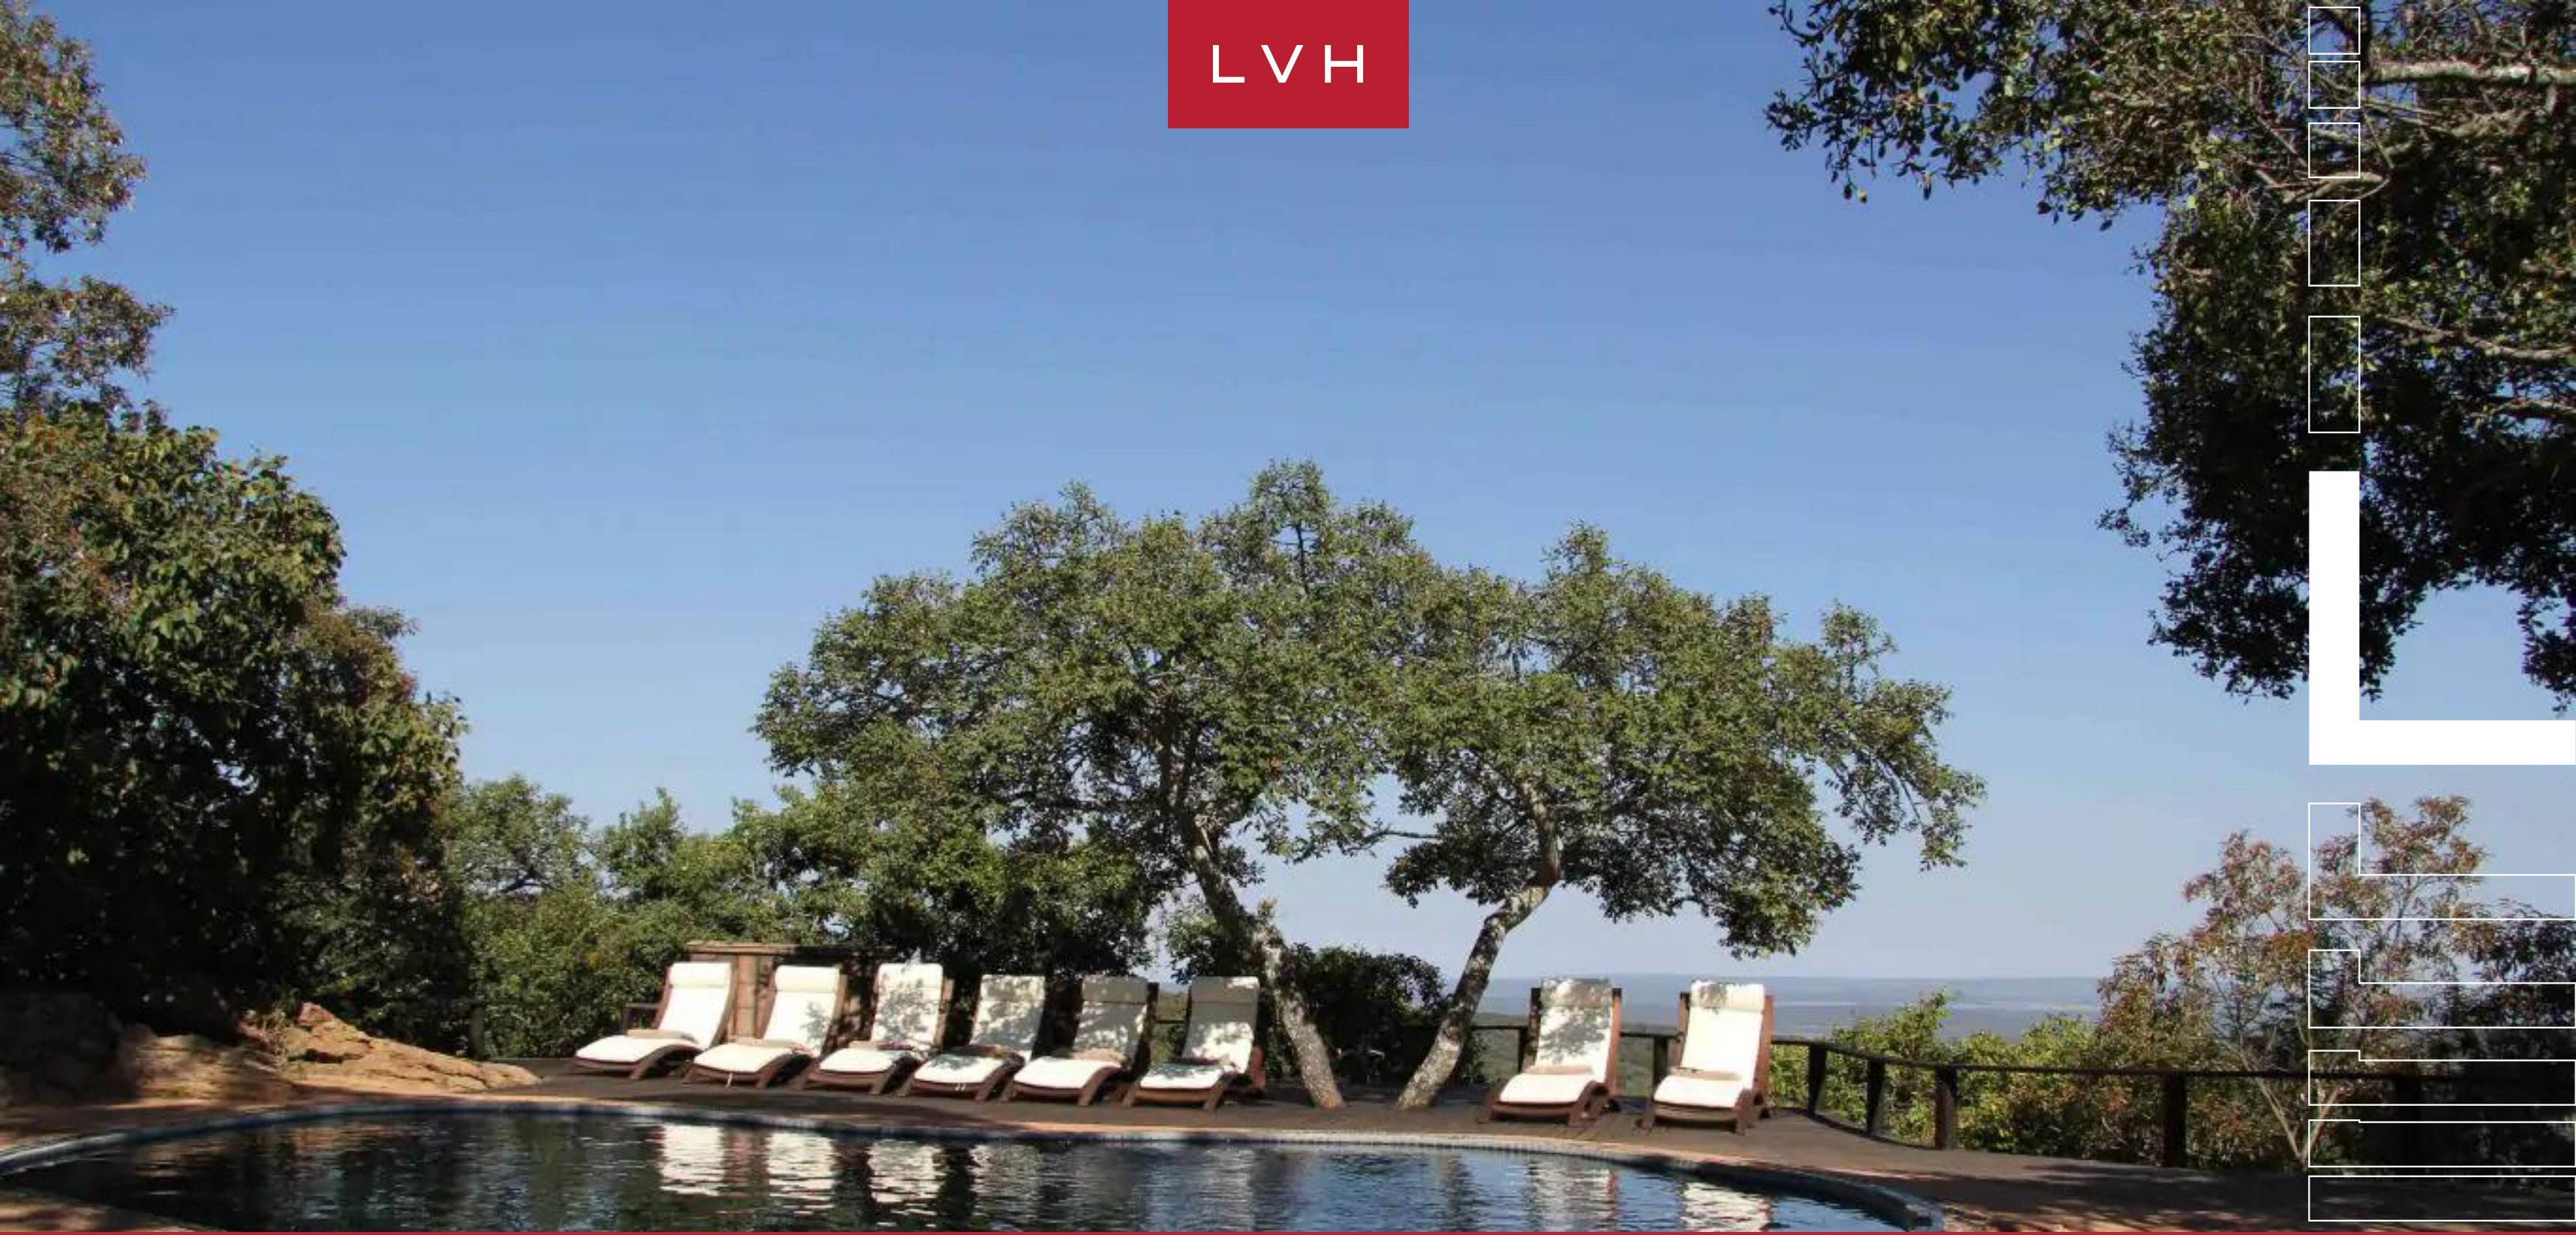

LVH

LEOBO PRIVATE RESERVE LODGE

LEOBO PRIVATE RESERVE, REST OF SOUTH AFRICA,
SOUTH AFRICA

10
BEDROOMS

22
GUESTS

11 + 2 HALF
BATHROOMS