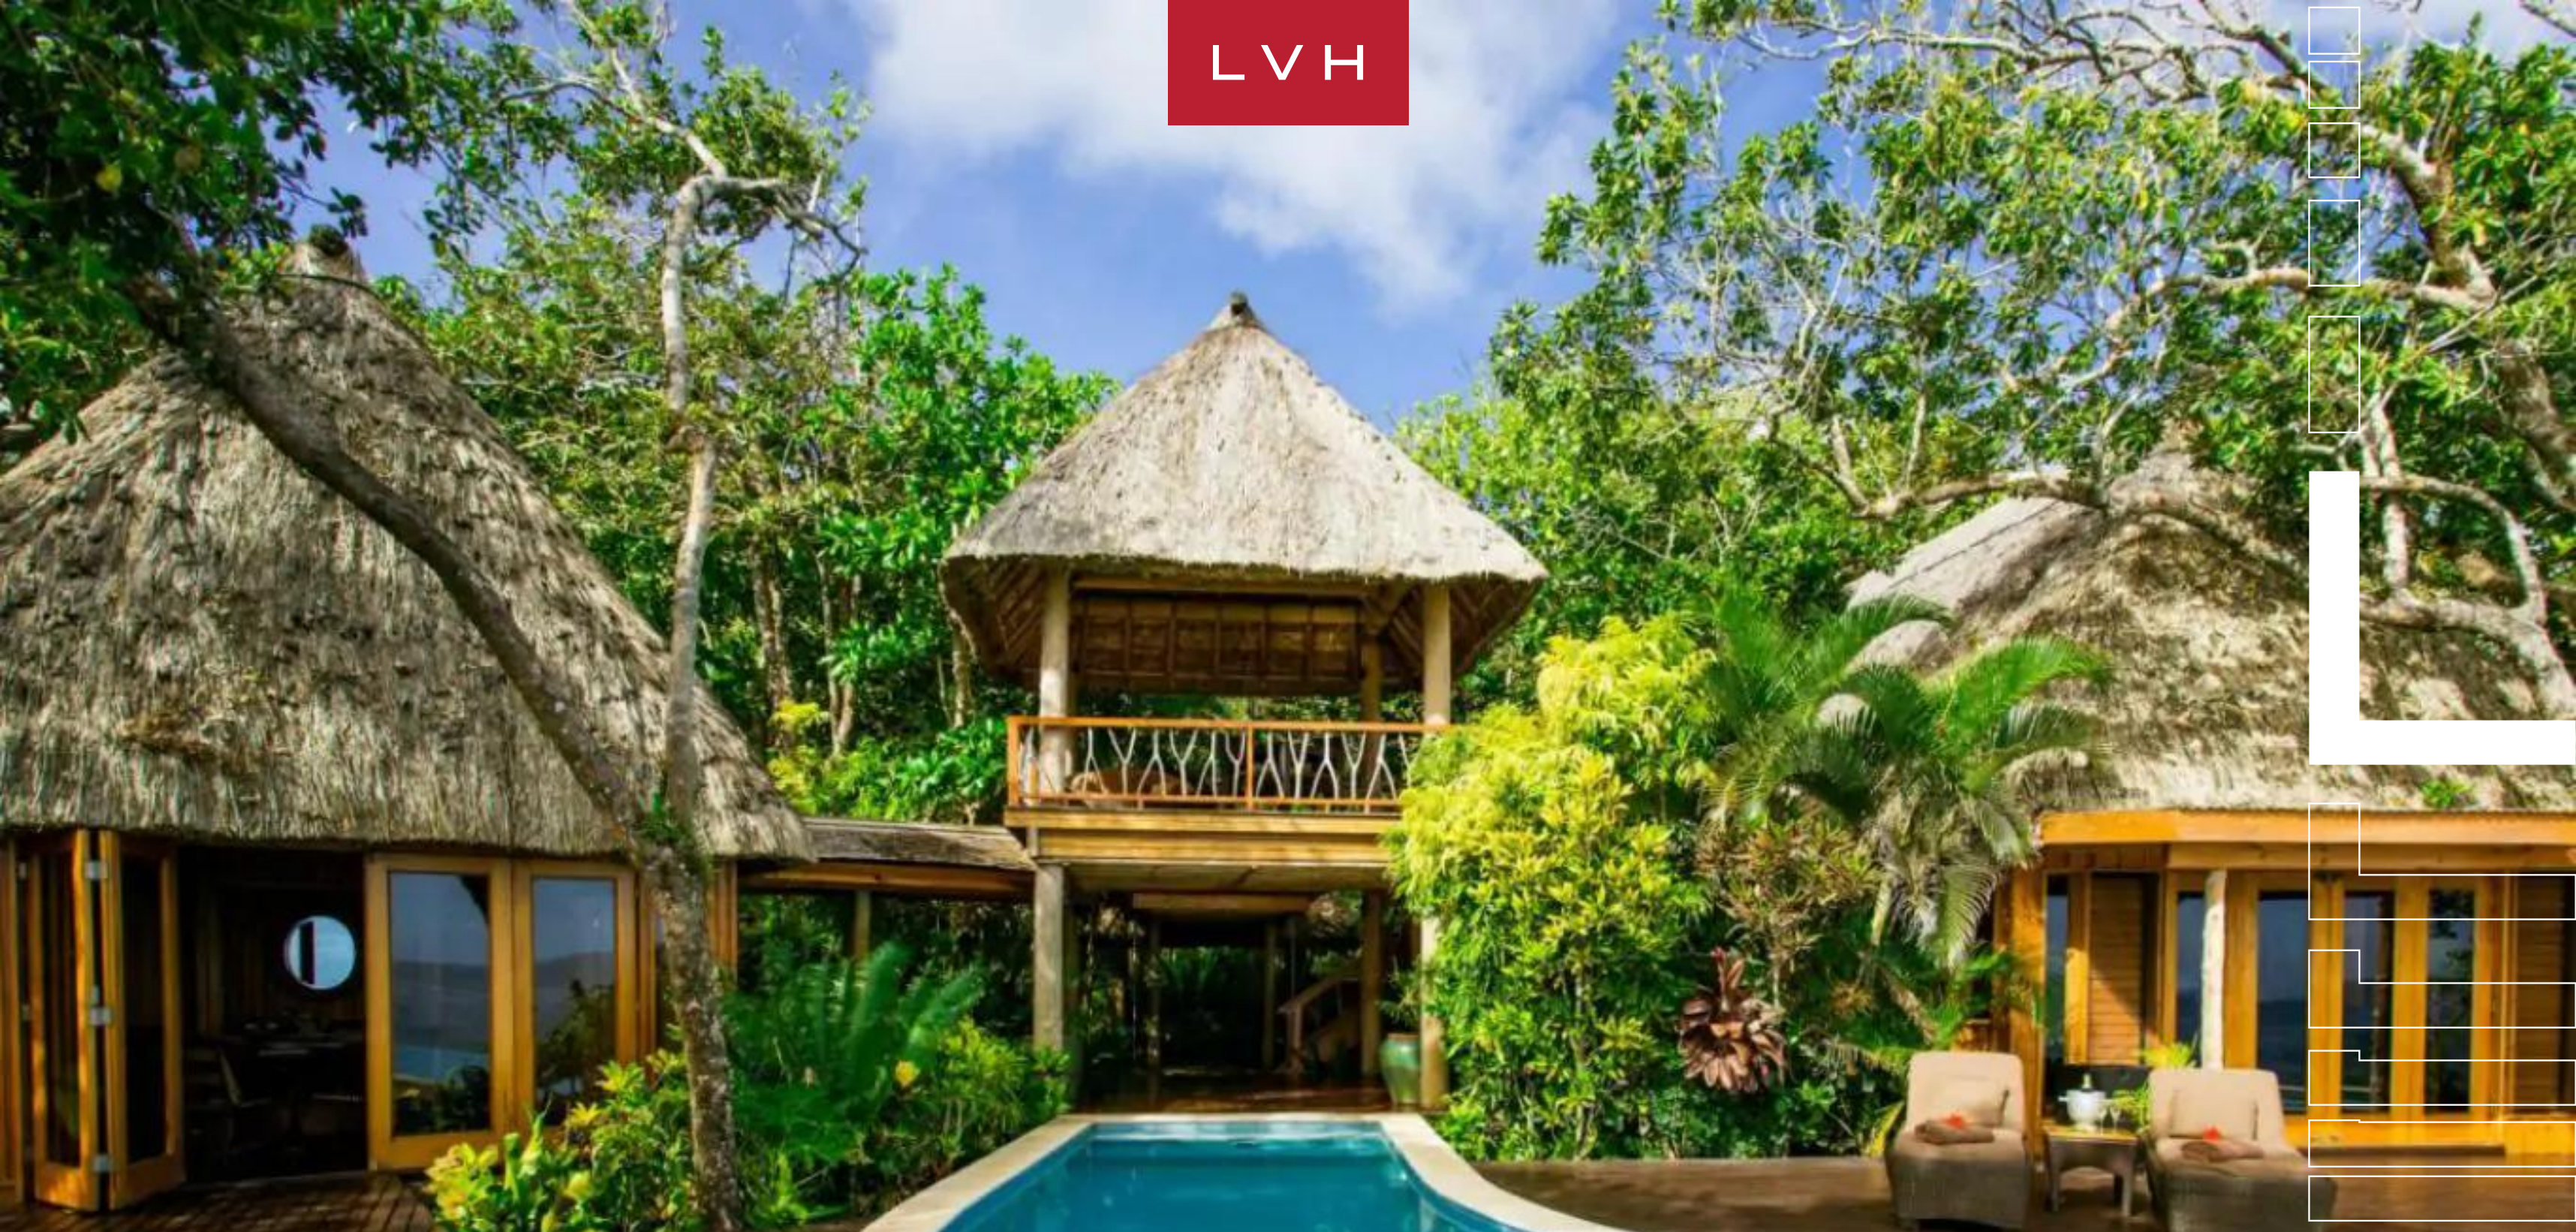

LVH

NAMALE RESORT & SPA
VANUA LEVU, PACIFIC OCEAN ISLANDS

23
BEDROOMS

46
GUESTS

23
BATHROOMS

NAMALE RESORT & SPA

VANUA LEVU, PACIFIC OCEAN ISLANDS

Namale Resort and Spa is an enchanting island getaway spanning 525 acres of sublime tropical beauty on Fiji's northern island of Vanua Levu. Matching spellbinding natural splendor with world-class amenities and services, Namale refines the all-inclusive luxury hideaway. Embark on a journey to a fantastic, private world of ethereal white sand beaches, secluded sandbanks, pristine waterfalls, lush rainforests, and magical rock formations

Remote and serene, transient beach footprints are the only evidence of civilization within this pristine ecosystem. With a max capacity of thirty-six guests, Namale epitomizes exclusivity. Each residence exhibits exquisite interiors offering the pinnacle of tropical luxury. The Island's nineteen Fijian-styled villas and Bures offer a unique gradient of laidback luxury yet are uniform in a gorgeous indoor-outdoor living philosophy. Palapa thatched rooftops smatter the lush tropical foliage, housing spectacular living quarters defined by regal wood paneling, ornate carvings, and alluring wicker furnishings. All offer a delectable merger of five-star amenities and authentic Fijian elements, including natural stone showers and vanities. Each estate offers a unique vantage point, set amongst coconut plantations, along deserted beaches, or atop volcanic mountains overlooking coral reefs and endless jungle. Unwind beachside intoxicated by the heady tropical aroma and refreshing sea breeze, or discover a tailor-made wellness regimen at the Island's famed spa facilities.