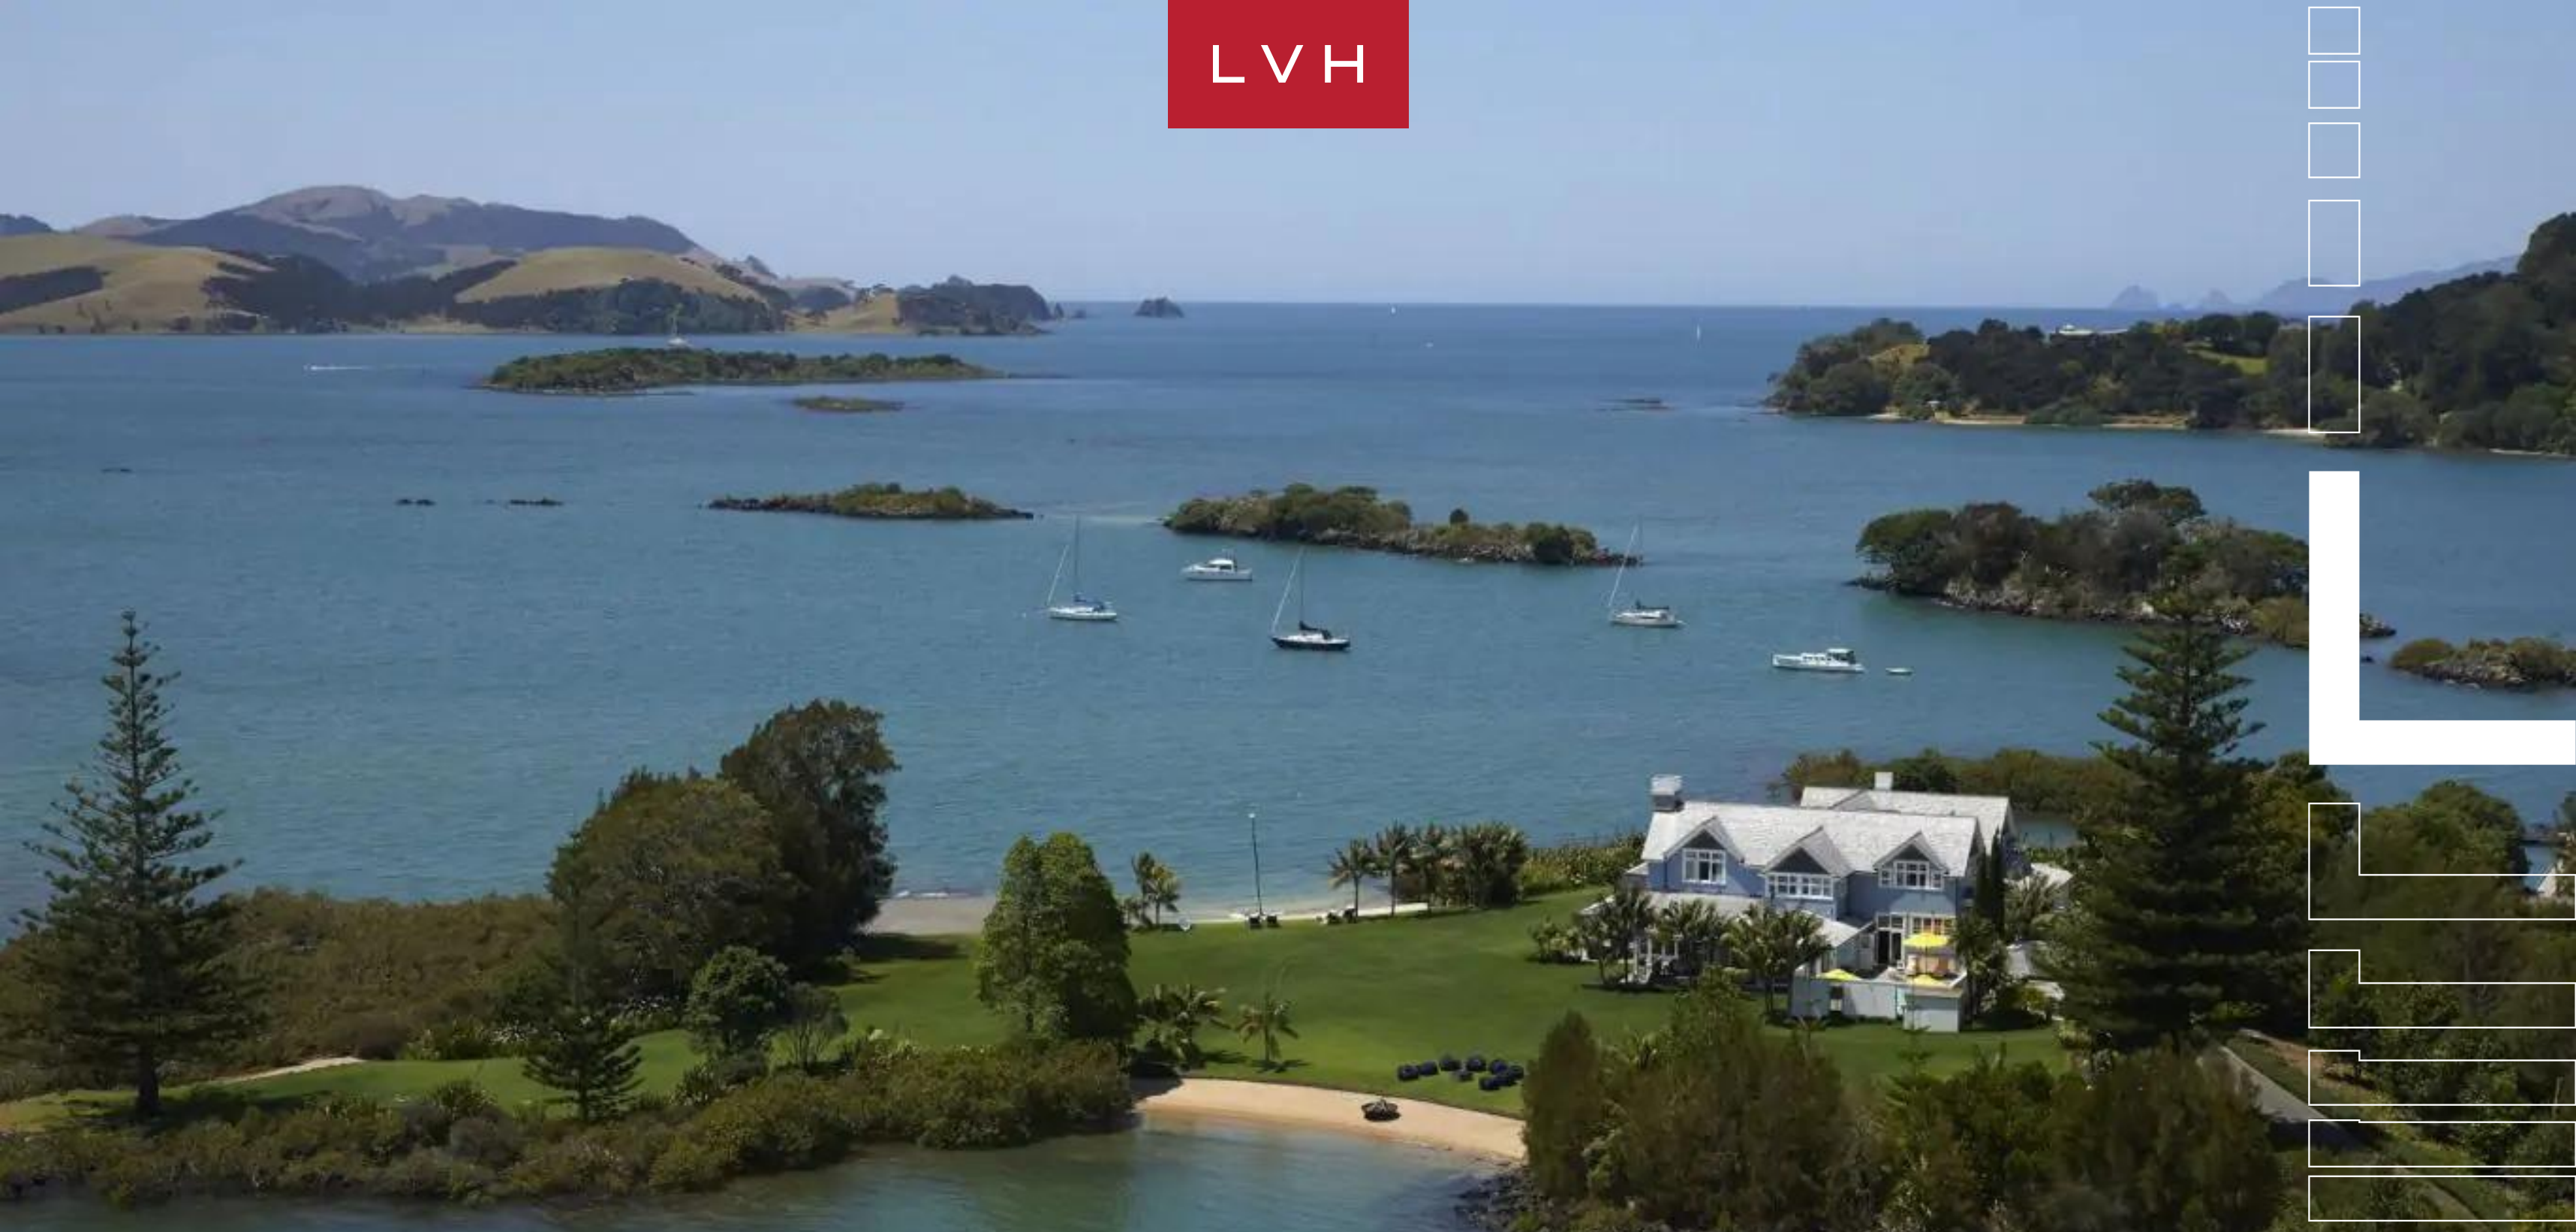

LVH

SOMEWHERE ON INLET ROAD

BAY OF PLENTY, NEW ZEALAND, NEW ZEALAND

6

BEDROOMS

14

GUESTS

6

BATHROOMS

SOMEWHERE ON INLET ROAD
BAY OF PLENTY, NEW ZEALAND

SOMEWHERE ON INLET ROAD

BAY OF PLENTY, NEW ZEALAND

Somewhere on Inlet Road is a gorgeous estate straddling the tip of a lush archipelago. Wondrous coastal surroundings offer otherworldly serenity with convenient road access, perched a mere fifteen minutes from Kerikeri airport. Peering into the distilled beauty of North Island's splendor, this maritime Villa offers total rejuvenation of the mind, body, and spirit.

One roof, multiple beaches, Somewhere On Inlet Road boasts unmatched natural environs for watersports and nautical adventure. The comforting waters of a private pool and patio beckon all-day recreation, while the specter of adventure is imminent with a private jetty and ample space for helicopter landings. Embrace New England high culture with true Kiwi escapism with this spectacular North Island luxury rental.

- Beach Front

NEW ZEALAND

BAY OF PLENTY

Nestled in the southwestern Pacific Ocean, the picturesque island nation of New Zealand is a mesmerizing fusion of natural magnificence and human ingenuity. With its two main islands, the North and South, this captivating realm boasts an awe-inspiring canvas of lush surroundings, dazzling shores, and bustling cityscapes. Prepare to be enchanted by the wondrous tapestry that is New Zealand.