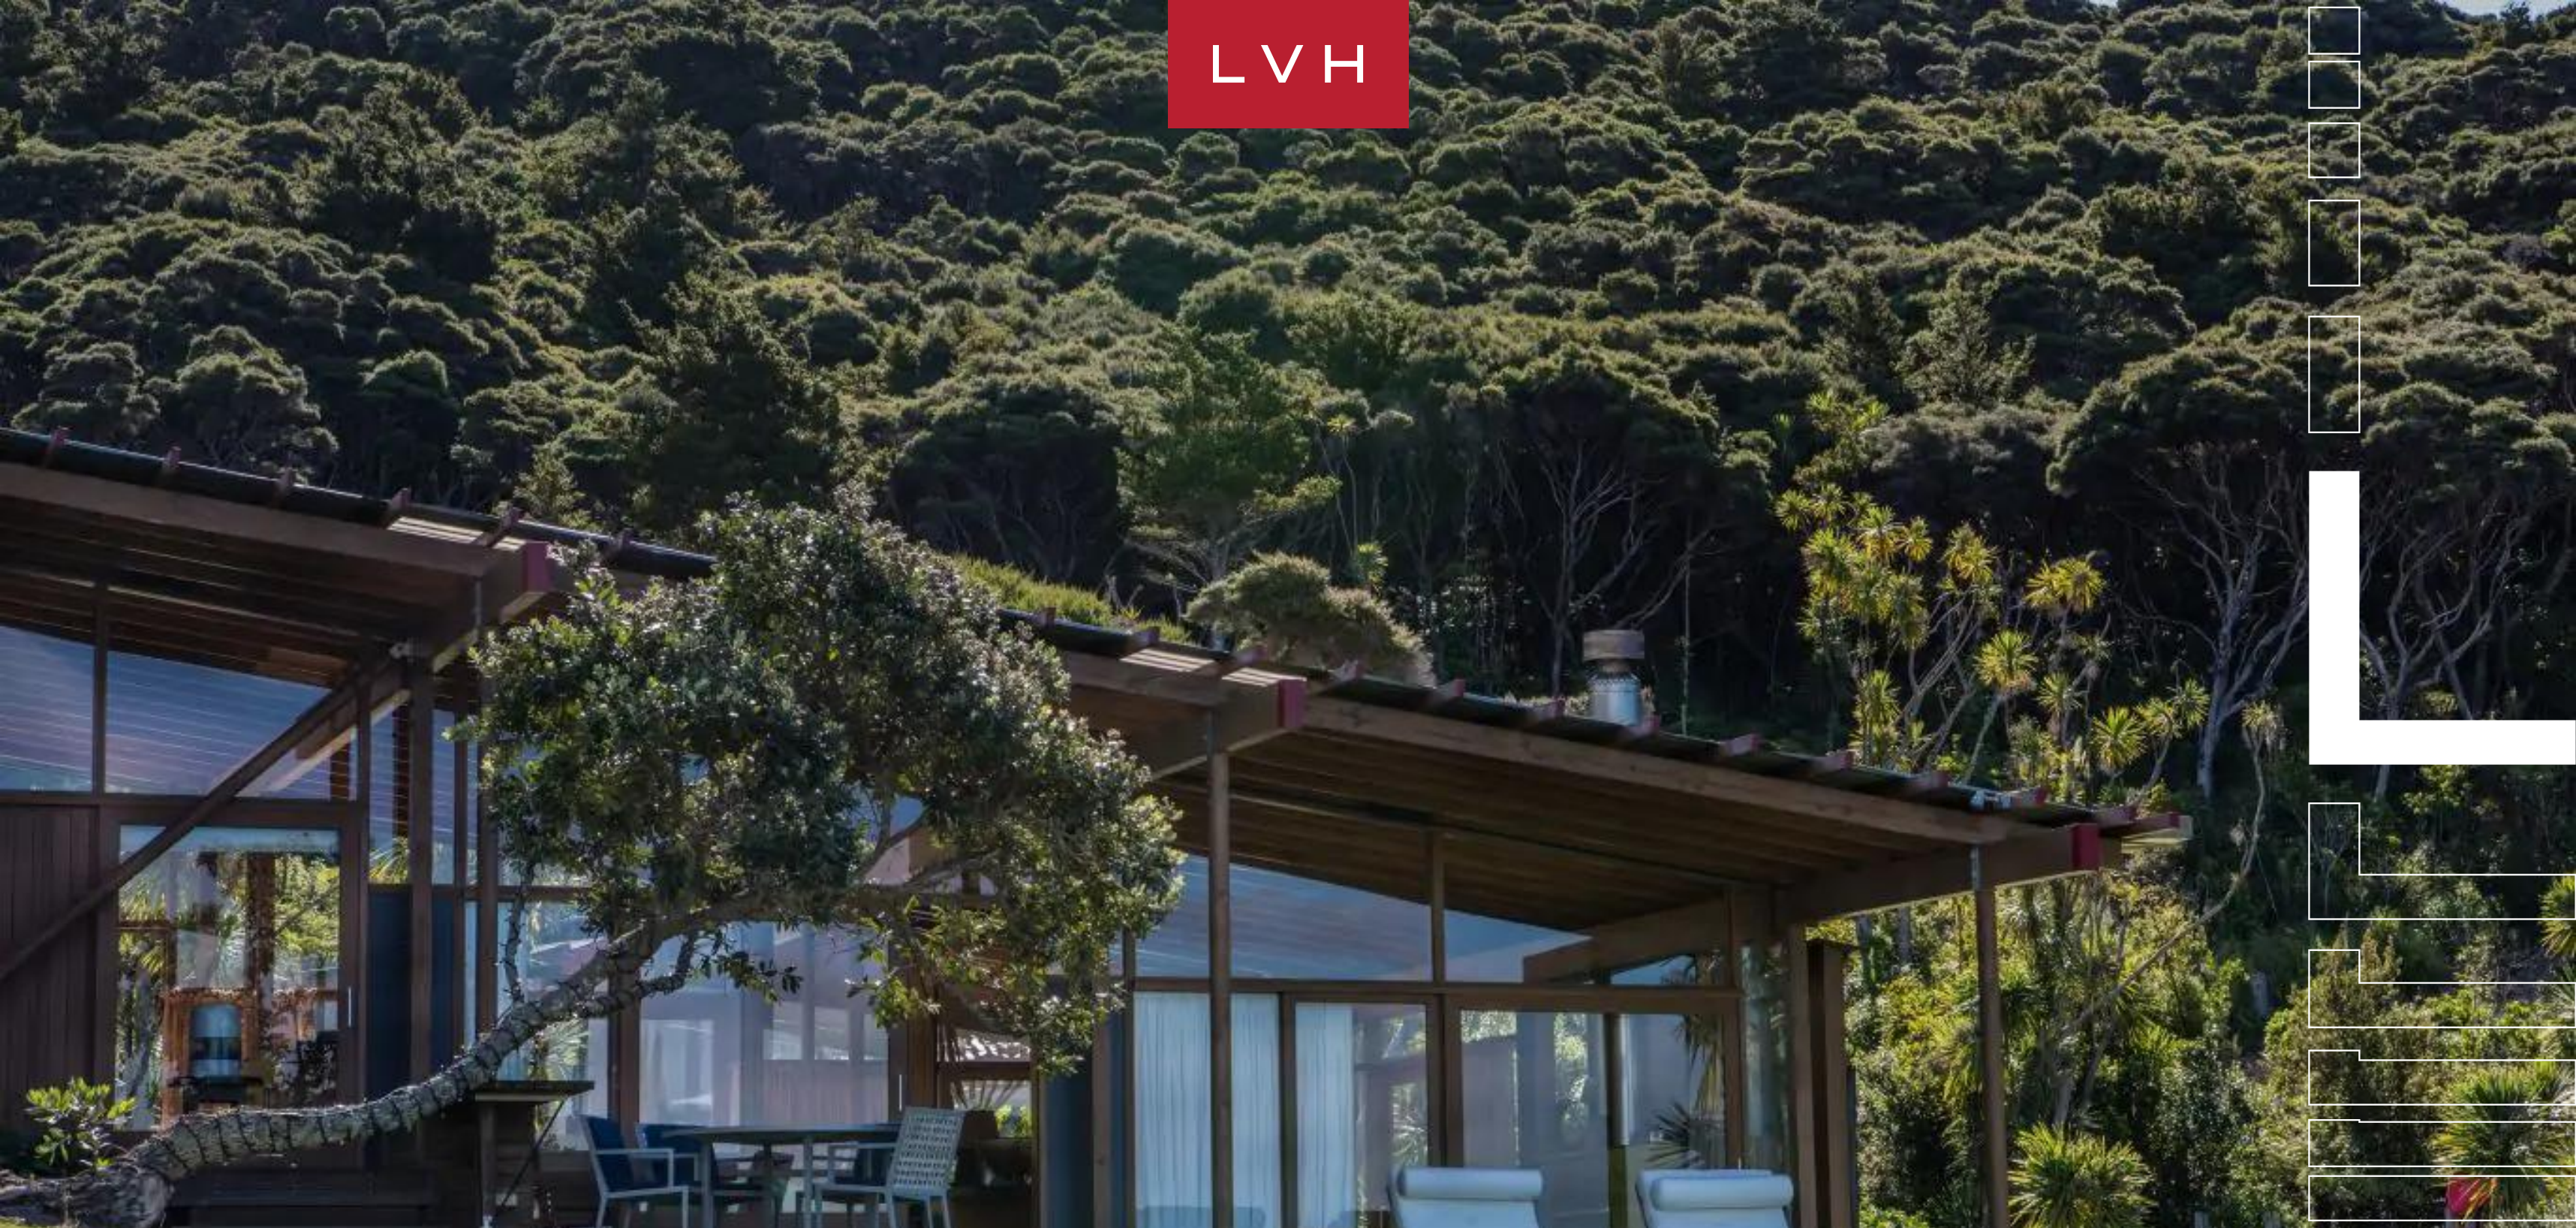

LVH

KAURI COVE

BAY OF ISLANDS, NEW ZEALAND, NEW ZEALAND

6
BEDROOMS

14
GUESTS

5
BATHROOMS