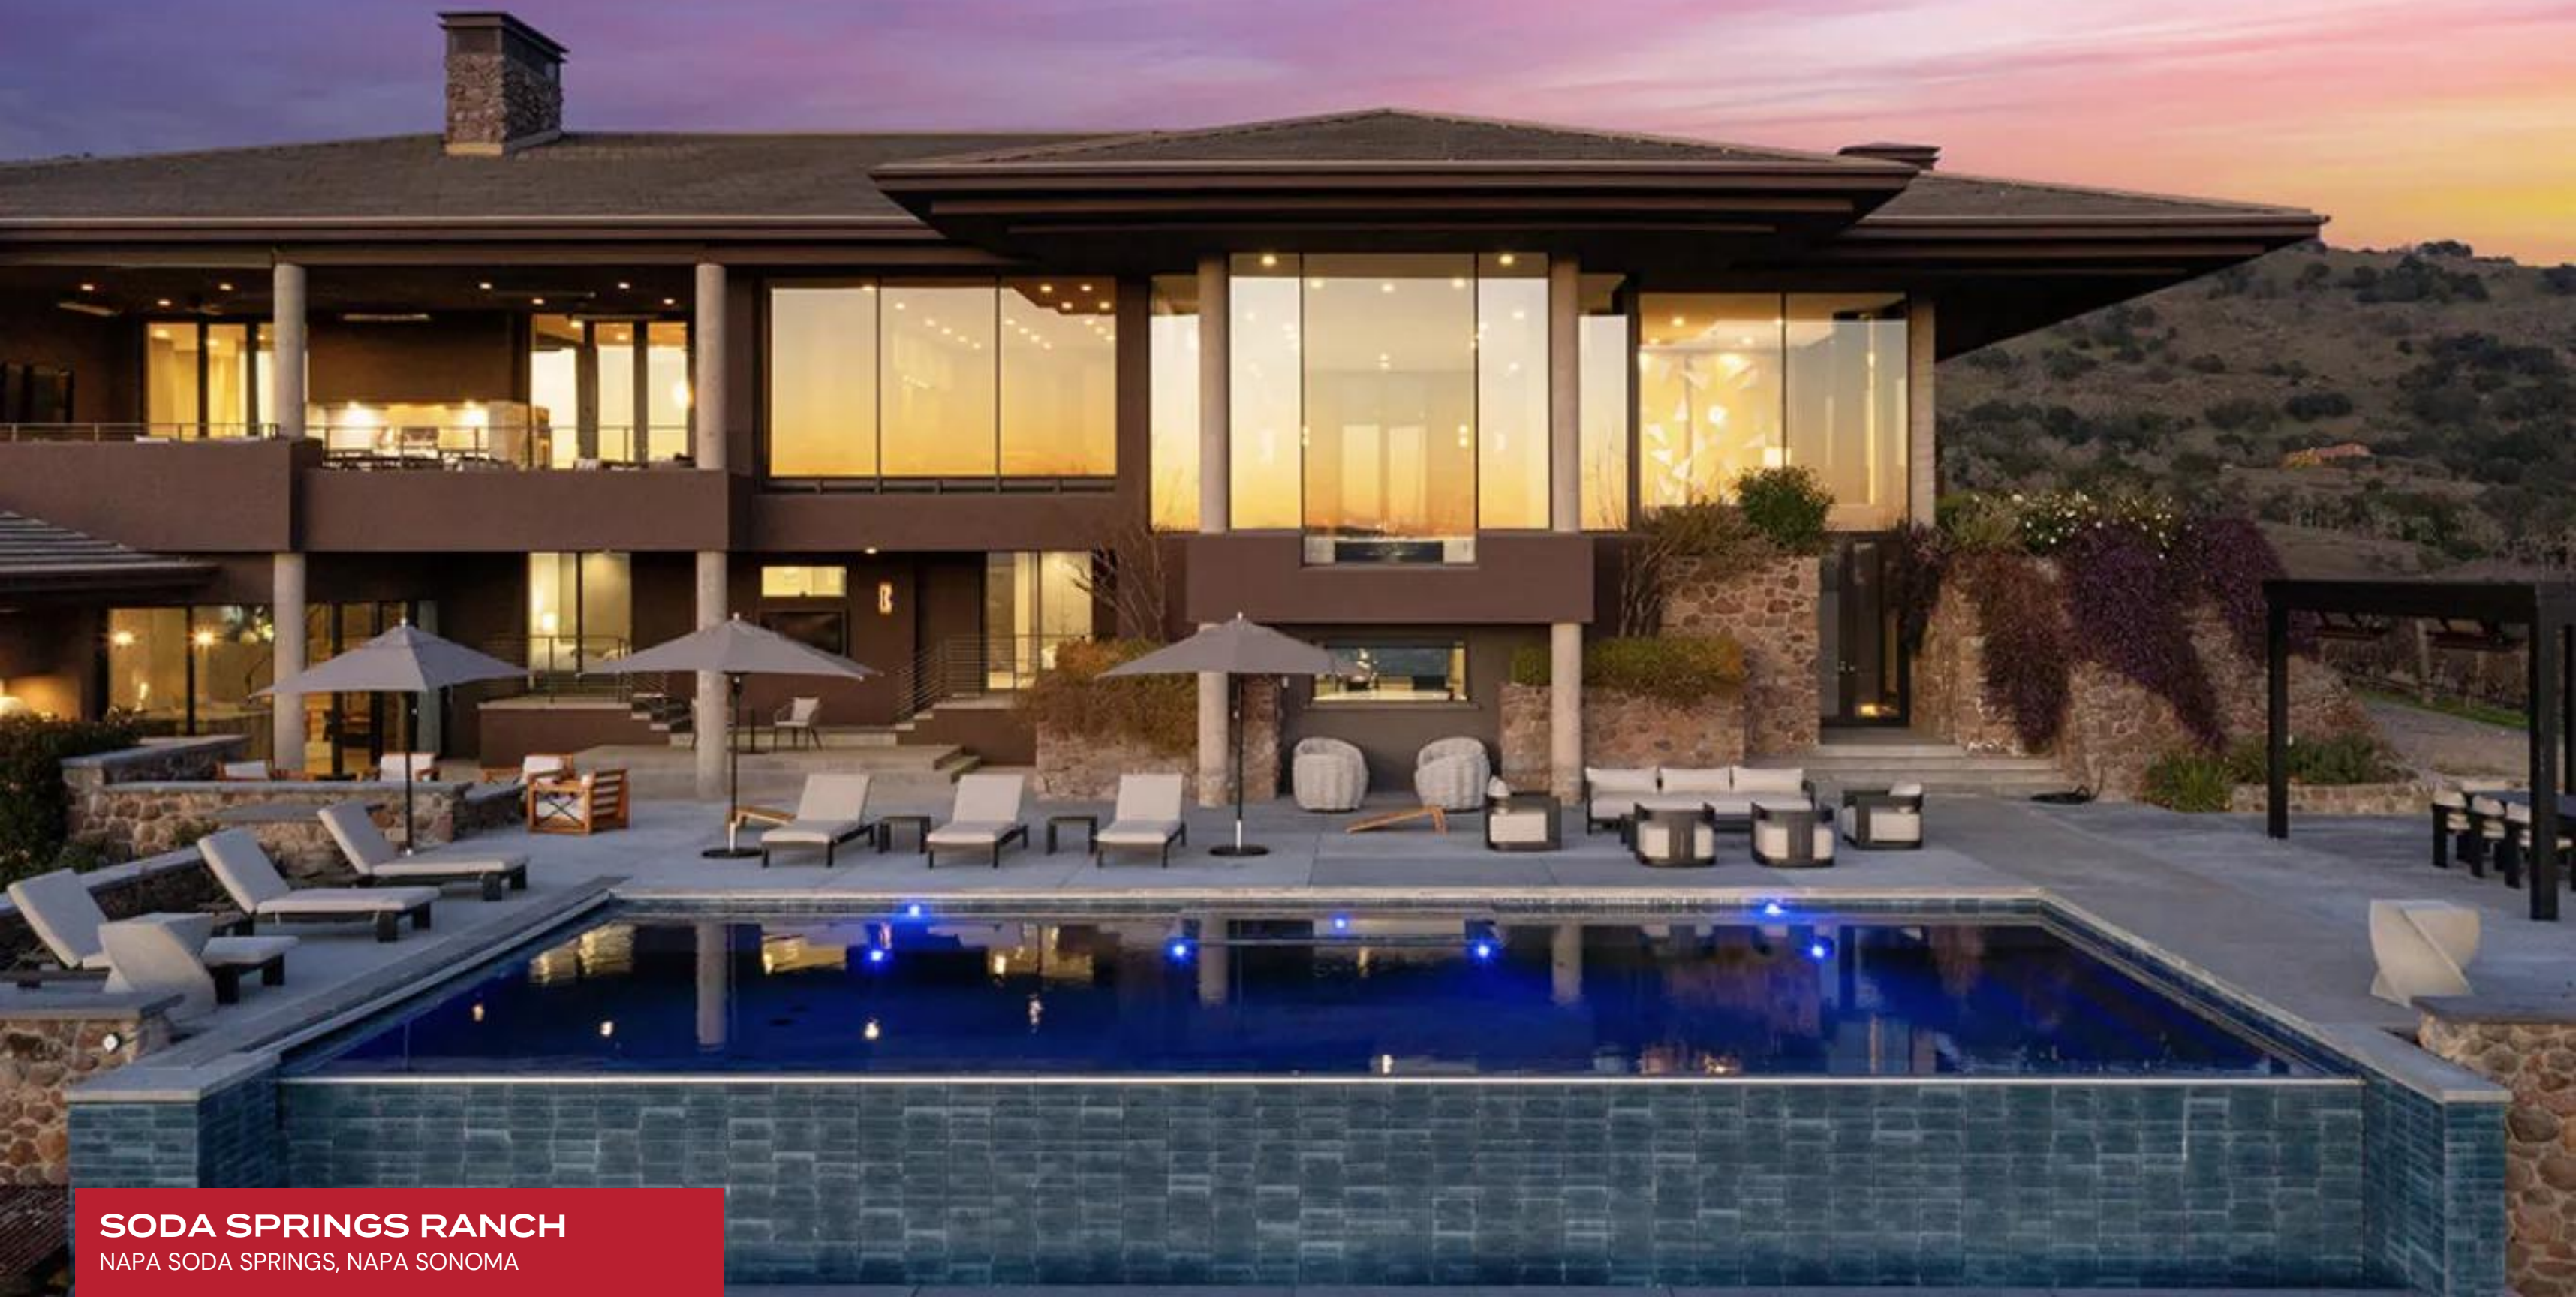

SODA SPRINGS RANCH
NAPA SODA SPRINGS, NAPA SONOMA