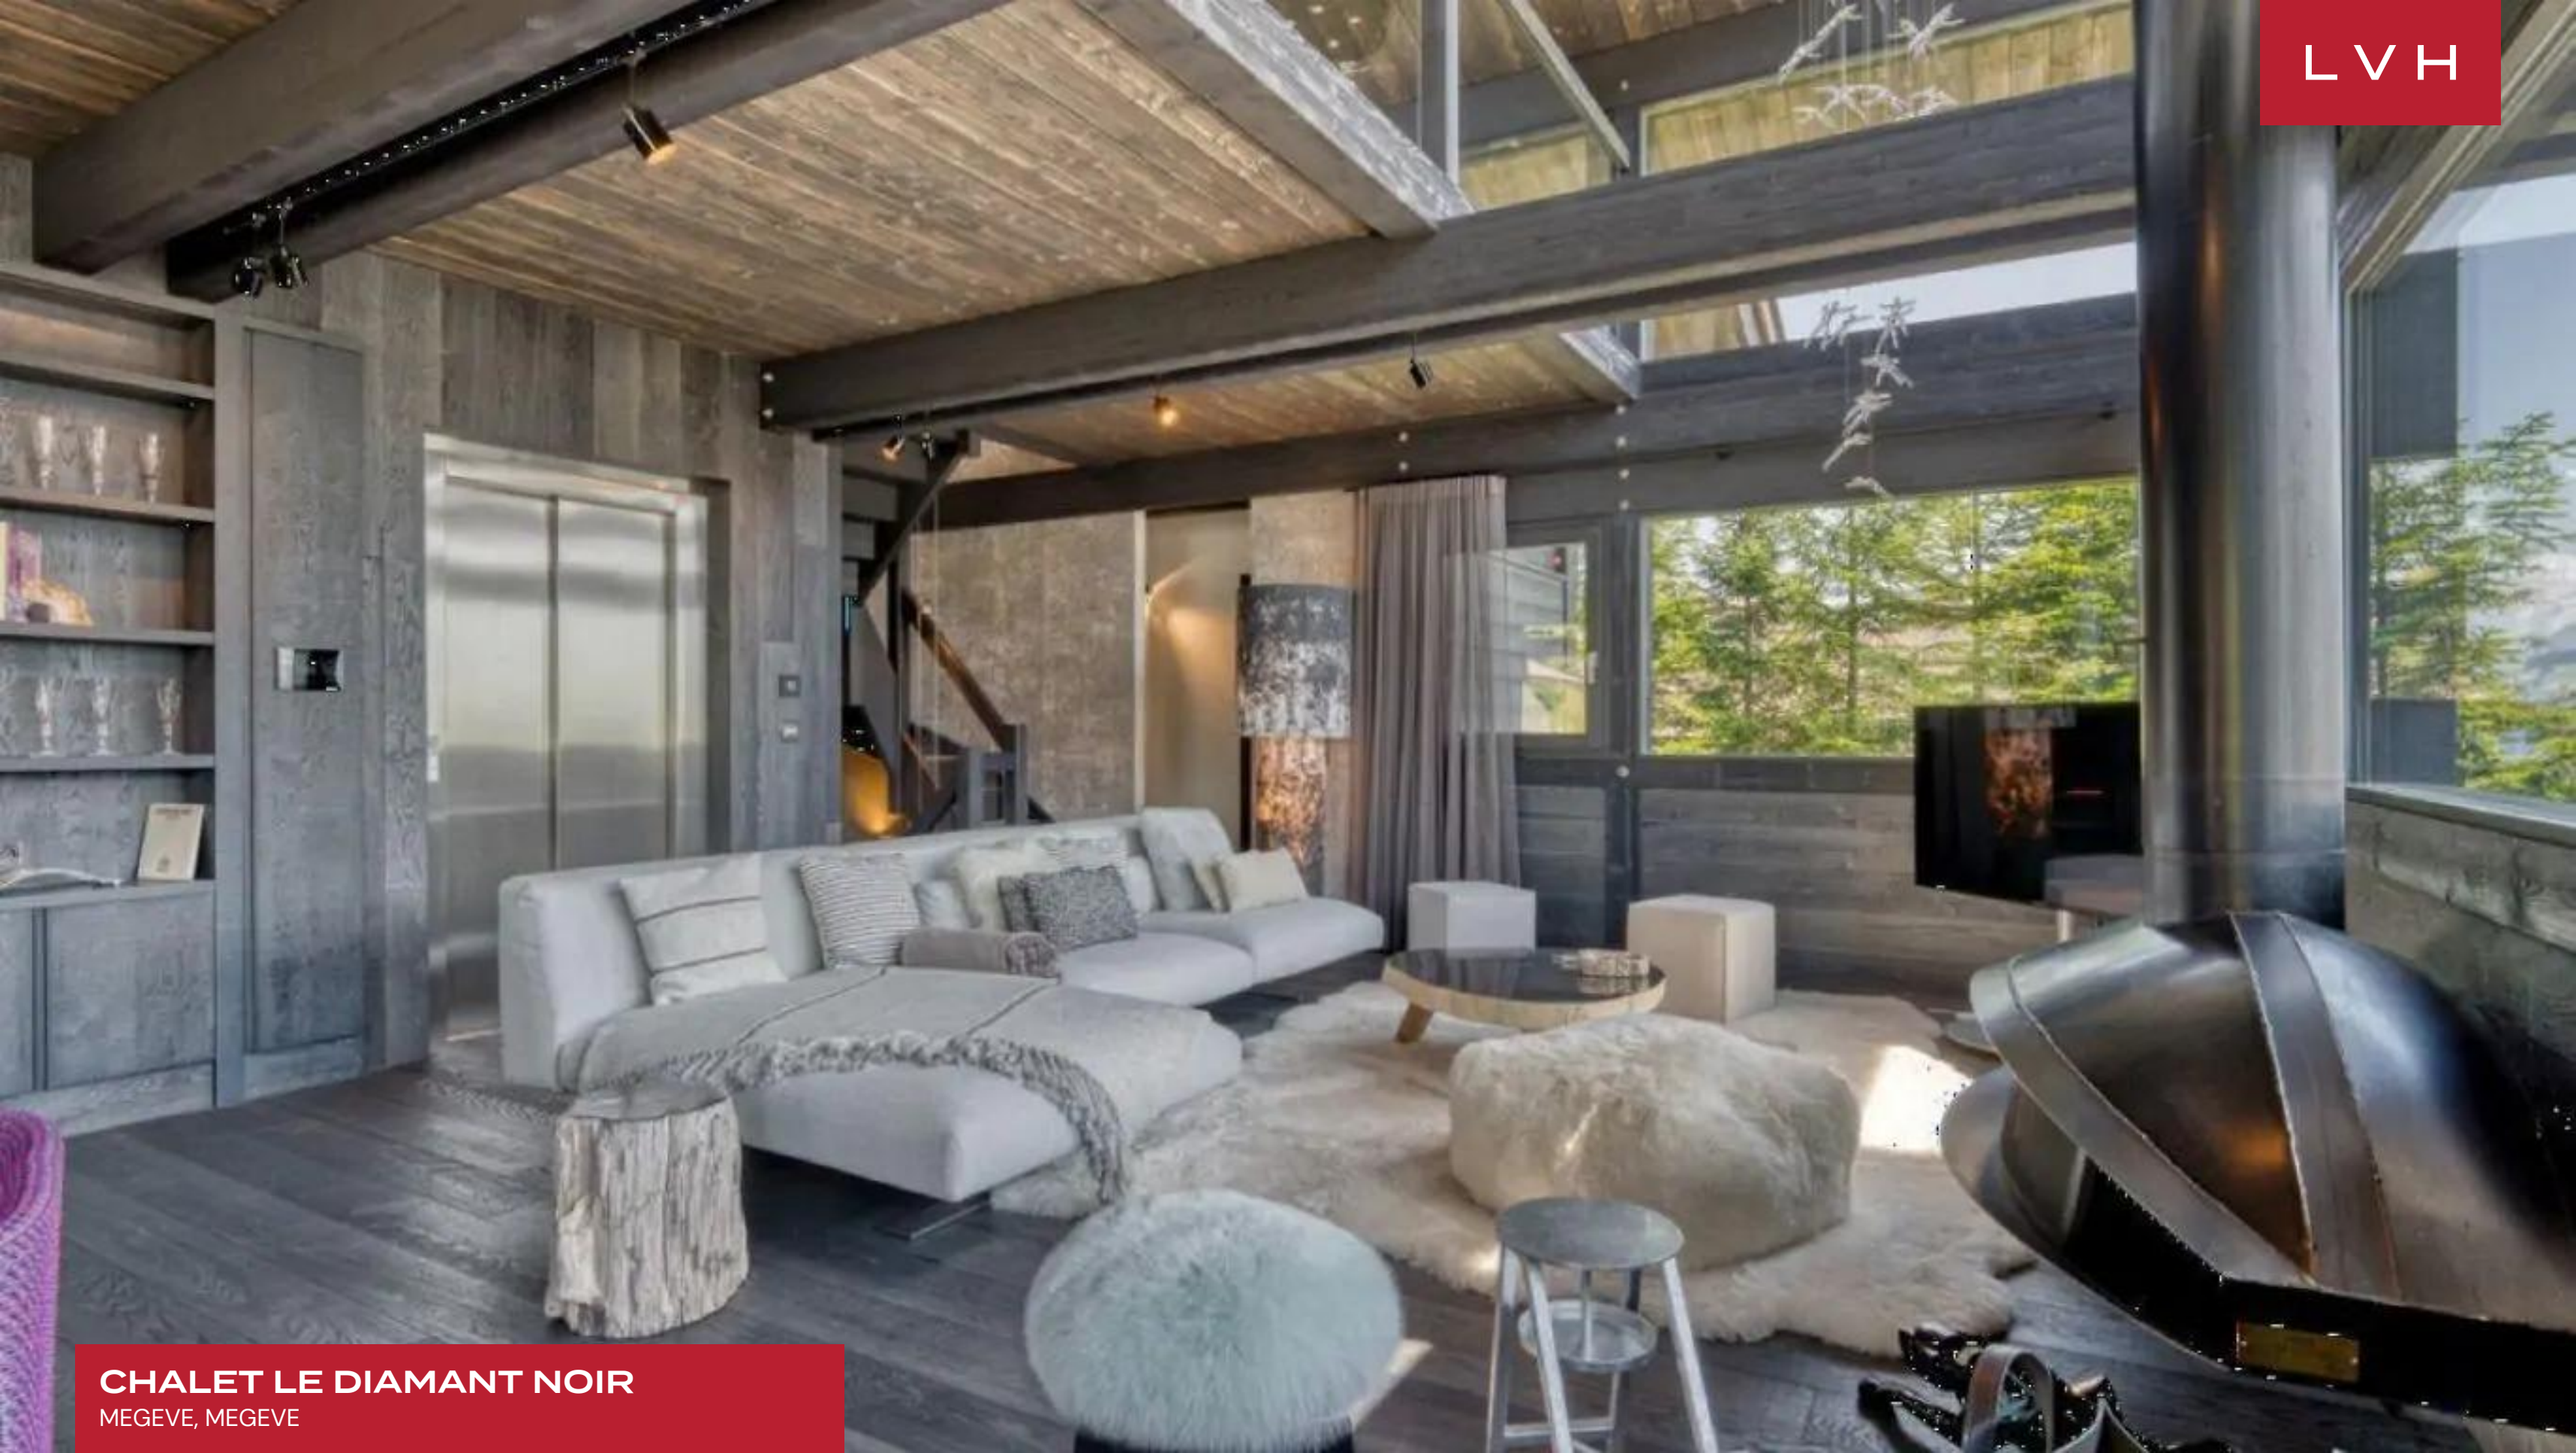

Interiors present a stunning collision of Alpine authenticity and European haute couture refinement. Sleek lines and vertices come to expression across soaring lateral beams, defining airy, dynamic, and free-flowing common spaces. Urbane dark timber veneers curate a seductive and contemporary ambiance enhanced by shimmering glass and precious stone countertops. Oversized windows immerse the home in astounding Alpine vistas, allowing natural light to animate a stunning selection of designer furnishings. Puffy ottomans and an ultra-plush area rug teem with snowed-in coziness by the artistic drop-down fireplace, delineating a fantastic ambiance for intimate moments with loved ones or lavish cocktail soirees. Gorgeous embellished metal cabinetry and elite appliances make up a showstopping gourmet kitchen fully outfitted for every epicurean whim and gastronomic indulgence. All seven bedrooms have been luxuriously appointed and optimized for the most restful sleep, while two additional ones can accommodate any staff you might need. Outstanding amenities include an indoor pool with a jacuzzi, hammam, and sauna, offering no shortage of excuses for quiet nights-in

LOCATION

- Mountain View

LVH

INTERIOR

- Private Elevator
- Sauna
- Ski Room
- Smart Home
- Staff Quarters
- Walk-In Closets

MEGEVE

MEGEVE

Spectacular Megeve offers a portal into experiencing the majesty of the French Alps. Nestled in the hollow of the Mont Blanc massif, this exclusive ski resort fuses spectacular natural splendor with the romanticism of a time-forgotten Alpine village. Far more than a luxury ski town, Megeve is an all-season stunner and destination in and of itself, spanning a gorgeous medieval square, romantic cobbled streets, and authentic architecture standing shoulder to shoulder with cutting-edge resort facilities. A veritable treasure for a couple's retreat or a family trip, Megeve offers an utterly unique gradient of Alpine luxury, savored with unmistakable French Savoir Vivre.