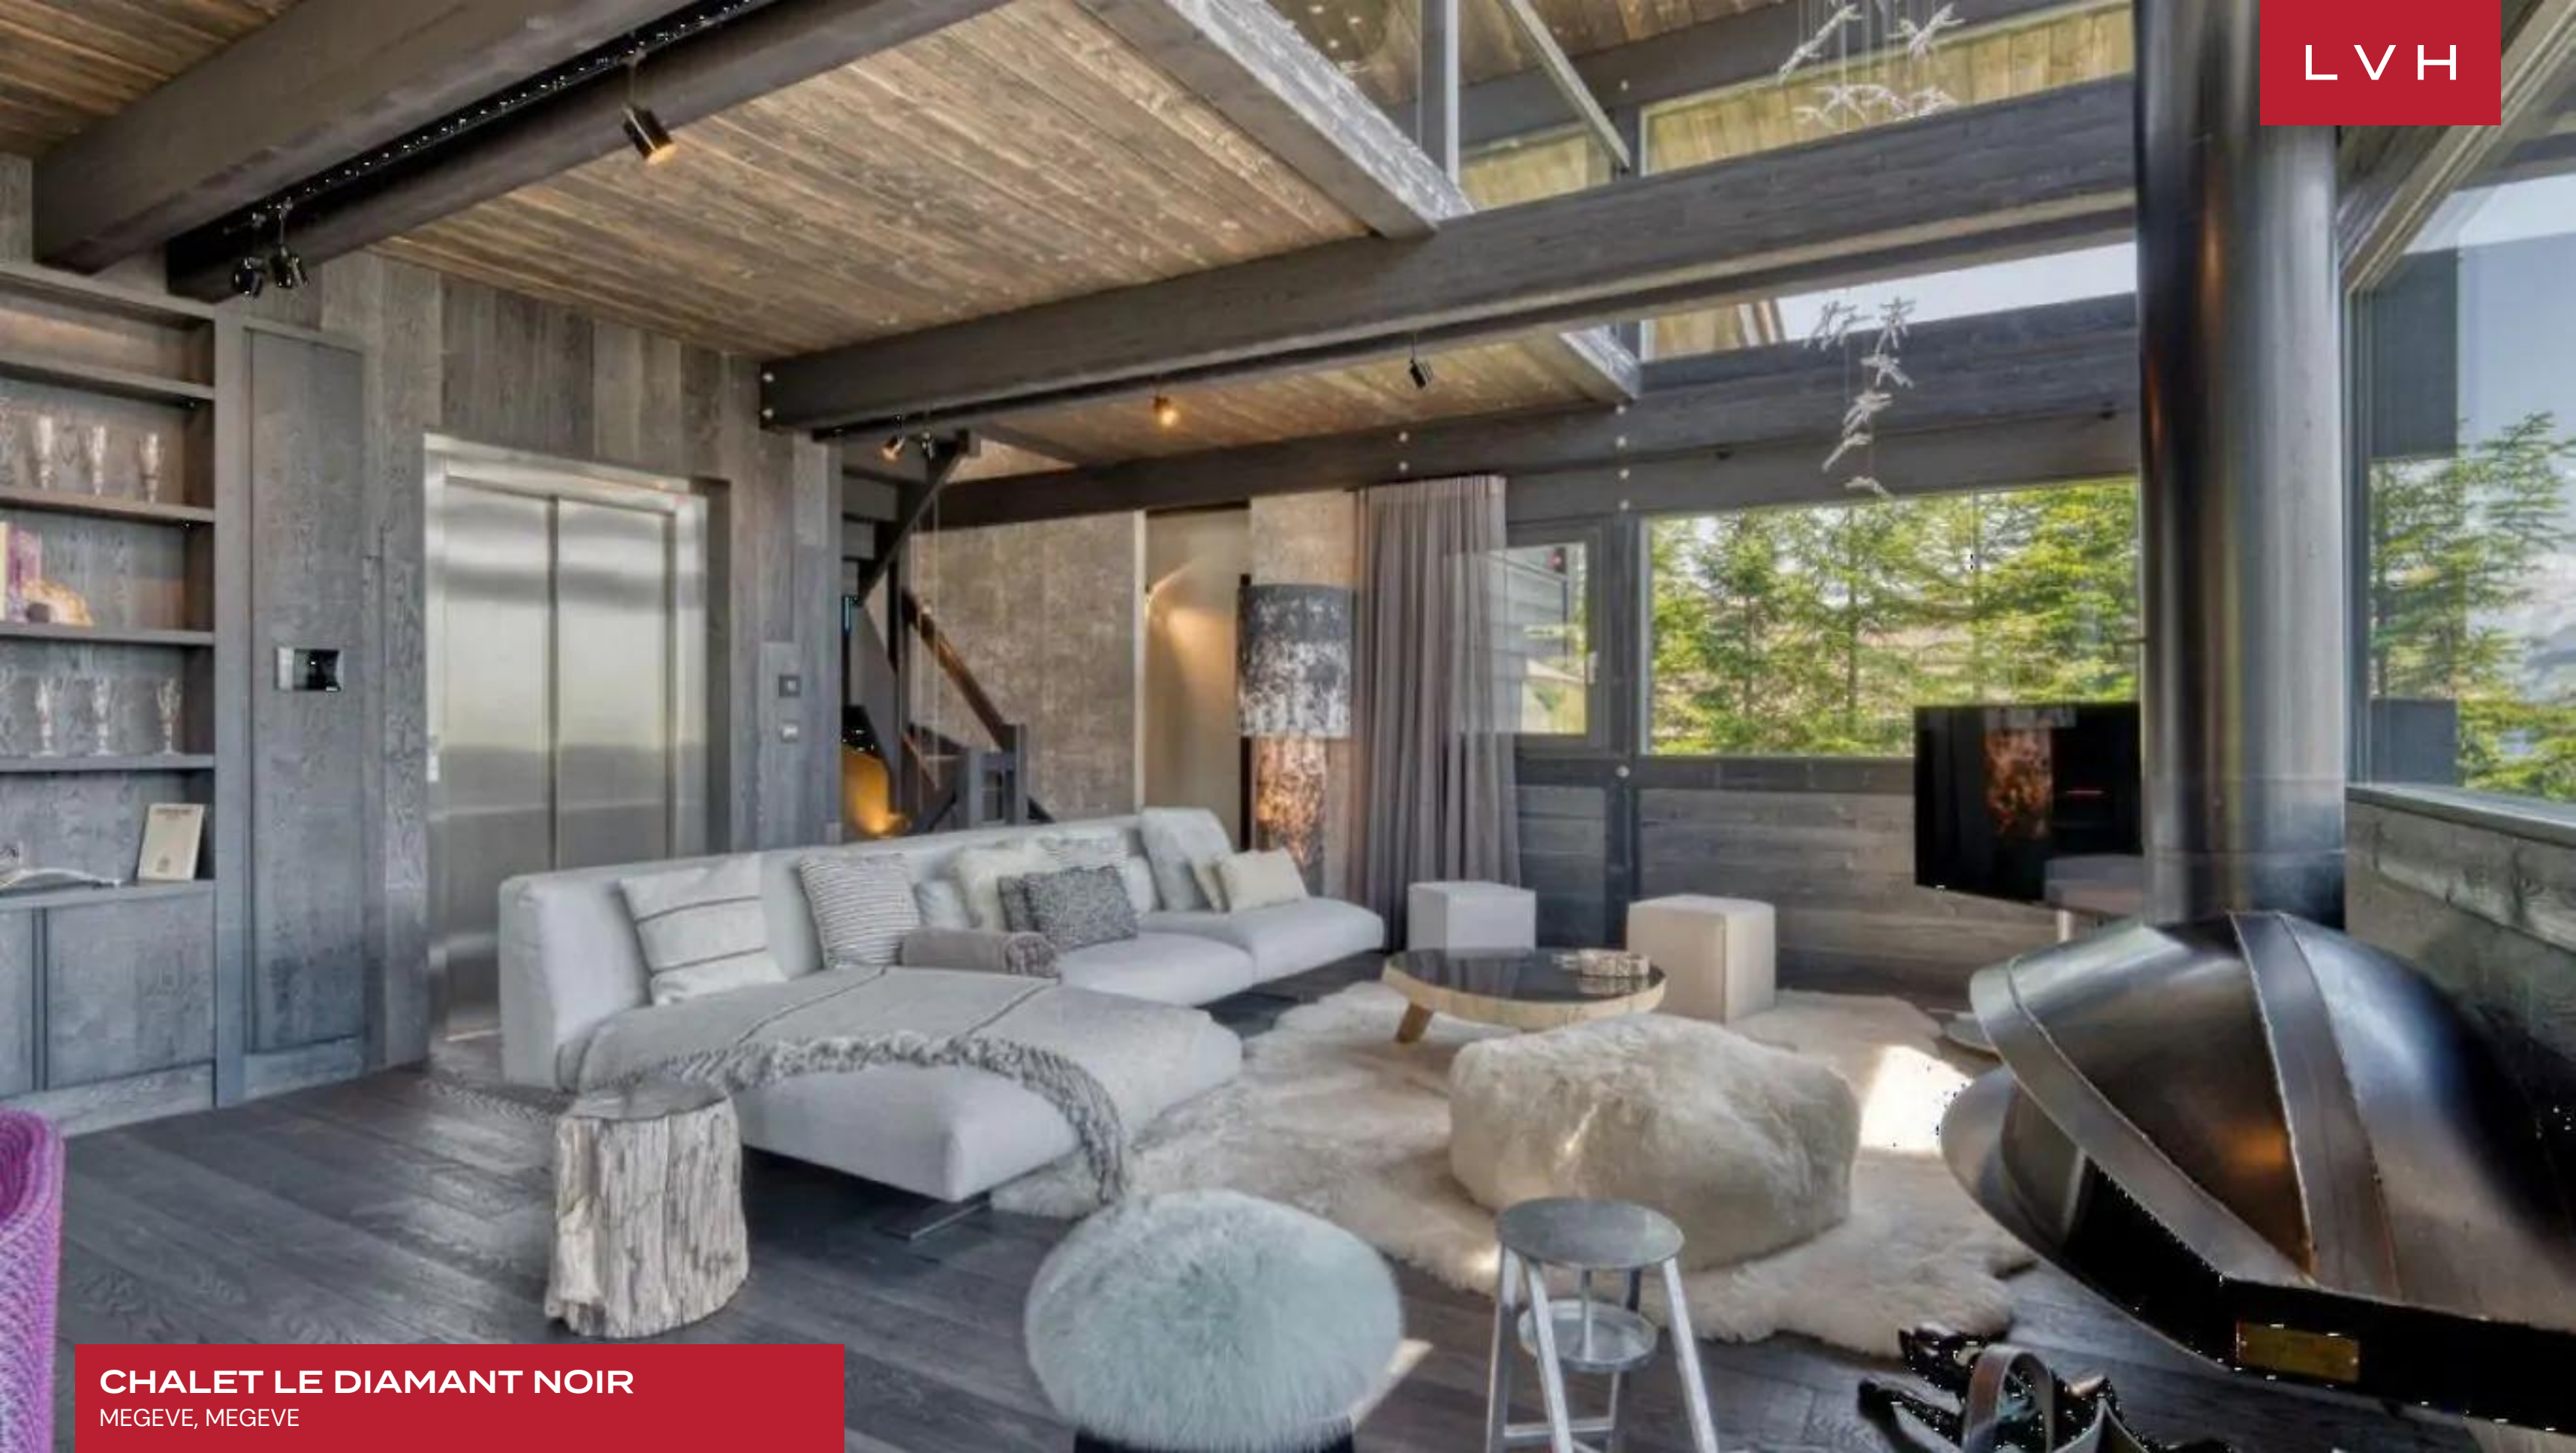

Interiors present a stunning collision of Alpine authenticity and European haute couture refinement. Sleek lines and vertices come to expression across soaring lateral beams, defining airy, dynamic, and free-flowing common spaces. Urbane dark timber veneers curate a seductive and contemporary ambiance enhanced by shimmering glass and precious stone countertops. Oversized windows immerse the home in astounding Alpine vistas, allowing natural light to animate a stunning selection of designer furnishings. Puffy ottomans and an ultra-plush area rug teem with snowed-in coziness by the artistic drop-down fireplace, delineating a fantastic ambiance for intimate moments with loved ones or lavish cocktail soirees. Gorgeous embellished metal cabinetry and elite appliances make up a showstopping gourmet kitchen fully outfitted for every epicurean whim and gastronomic indulgence. All seven bedrooms have been luxuriously appointed and optimized for the most restful sleep, while two additional ones can accommodate any staff you might need. Outstanding amenities include an indoor pool with a jacuzzi, hammam, and sauna, offering no shortage of excuses for quiet nights-in

LOCATION

- Mountain View

LVH

INTERIOR

- Private Elevator
- Sauna
- Ski Room
- Smart Home
- Staff Quarters
- Walk-In Closet

MEGEVE

MEGEVE

Spectacular Megeve offers a portal into experiencing the majesty of the French Alps. Nestled in the hollow of the Mont Blanc massif, this exclusive ski resort fuses spectacular natural splendor with the romanticism of a time-forgotten Alpine village. Far more than a luxury ski town, Megeve is an all-season stunner and destination in and of itself, spanning a gorgeous medieval square, romantic cobbled streets, and authentic architecture standing shoulder to shoulder with cutting-edge resort facilities. A veritable treasure for a couple's retreat or a family trip, Megeve offers an utterly unique gradient of Alpine luxury, savored with unmistakable French Savoir Vivre.