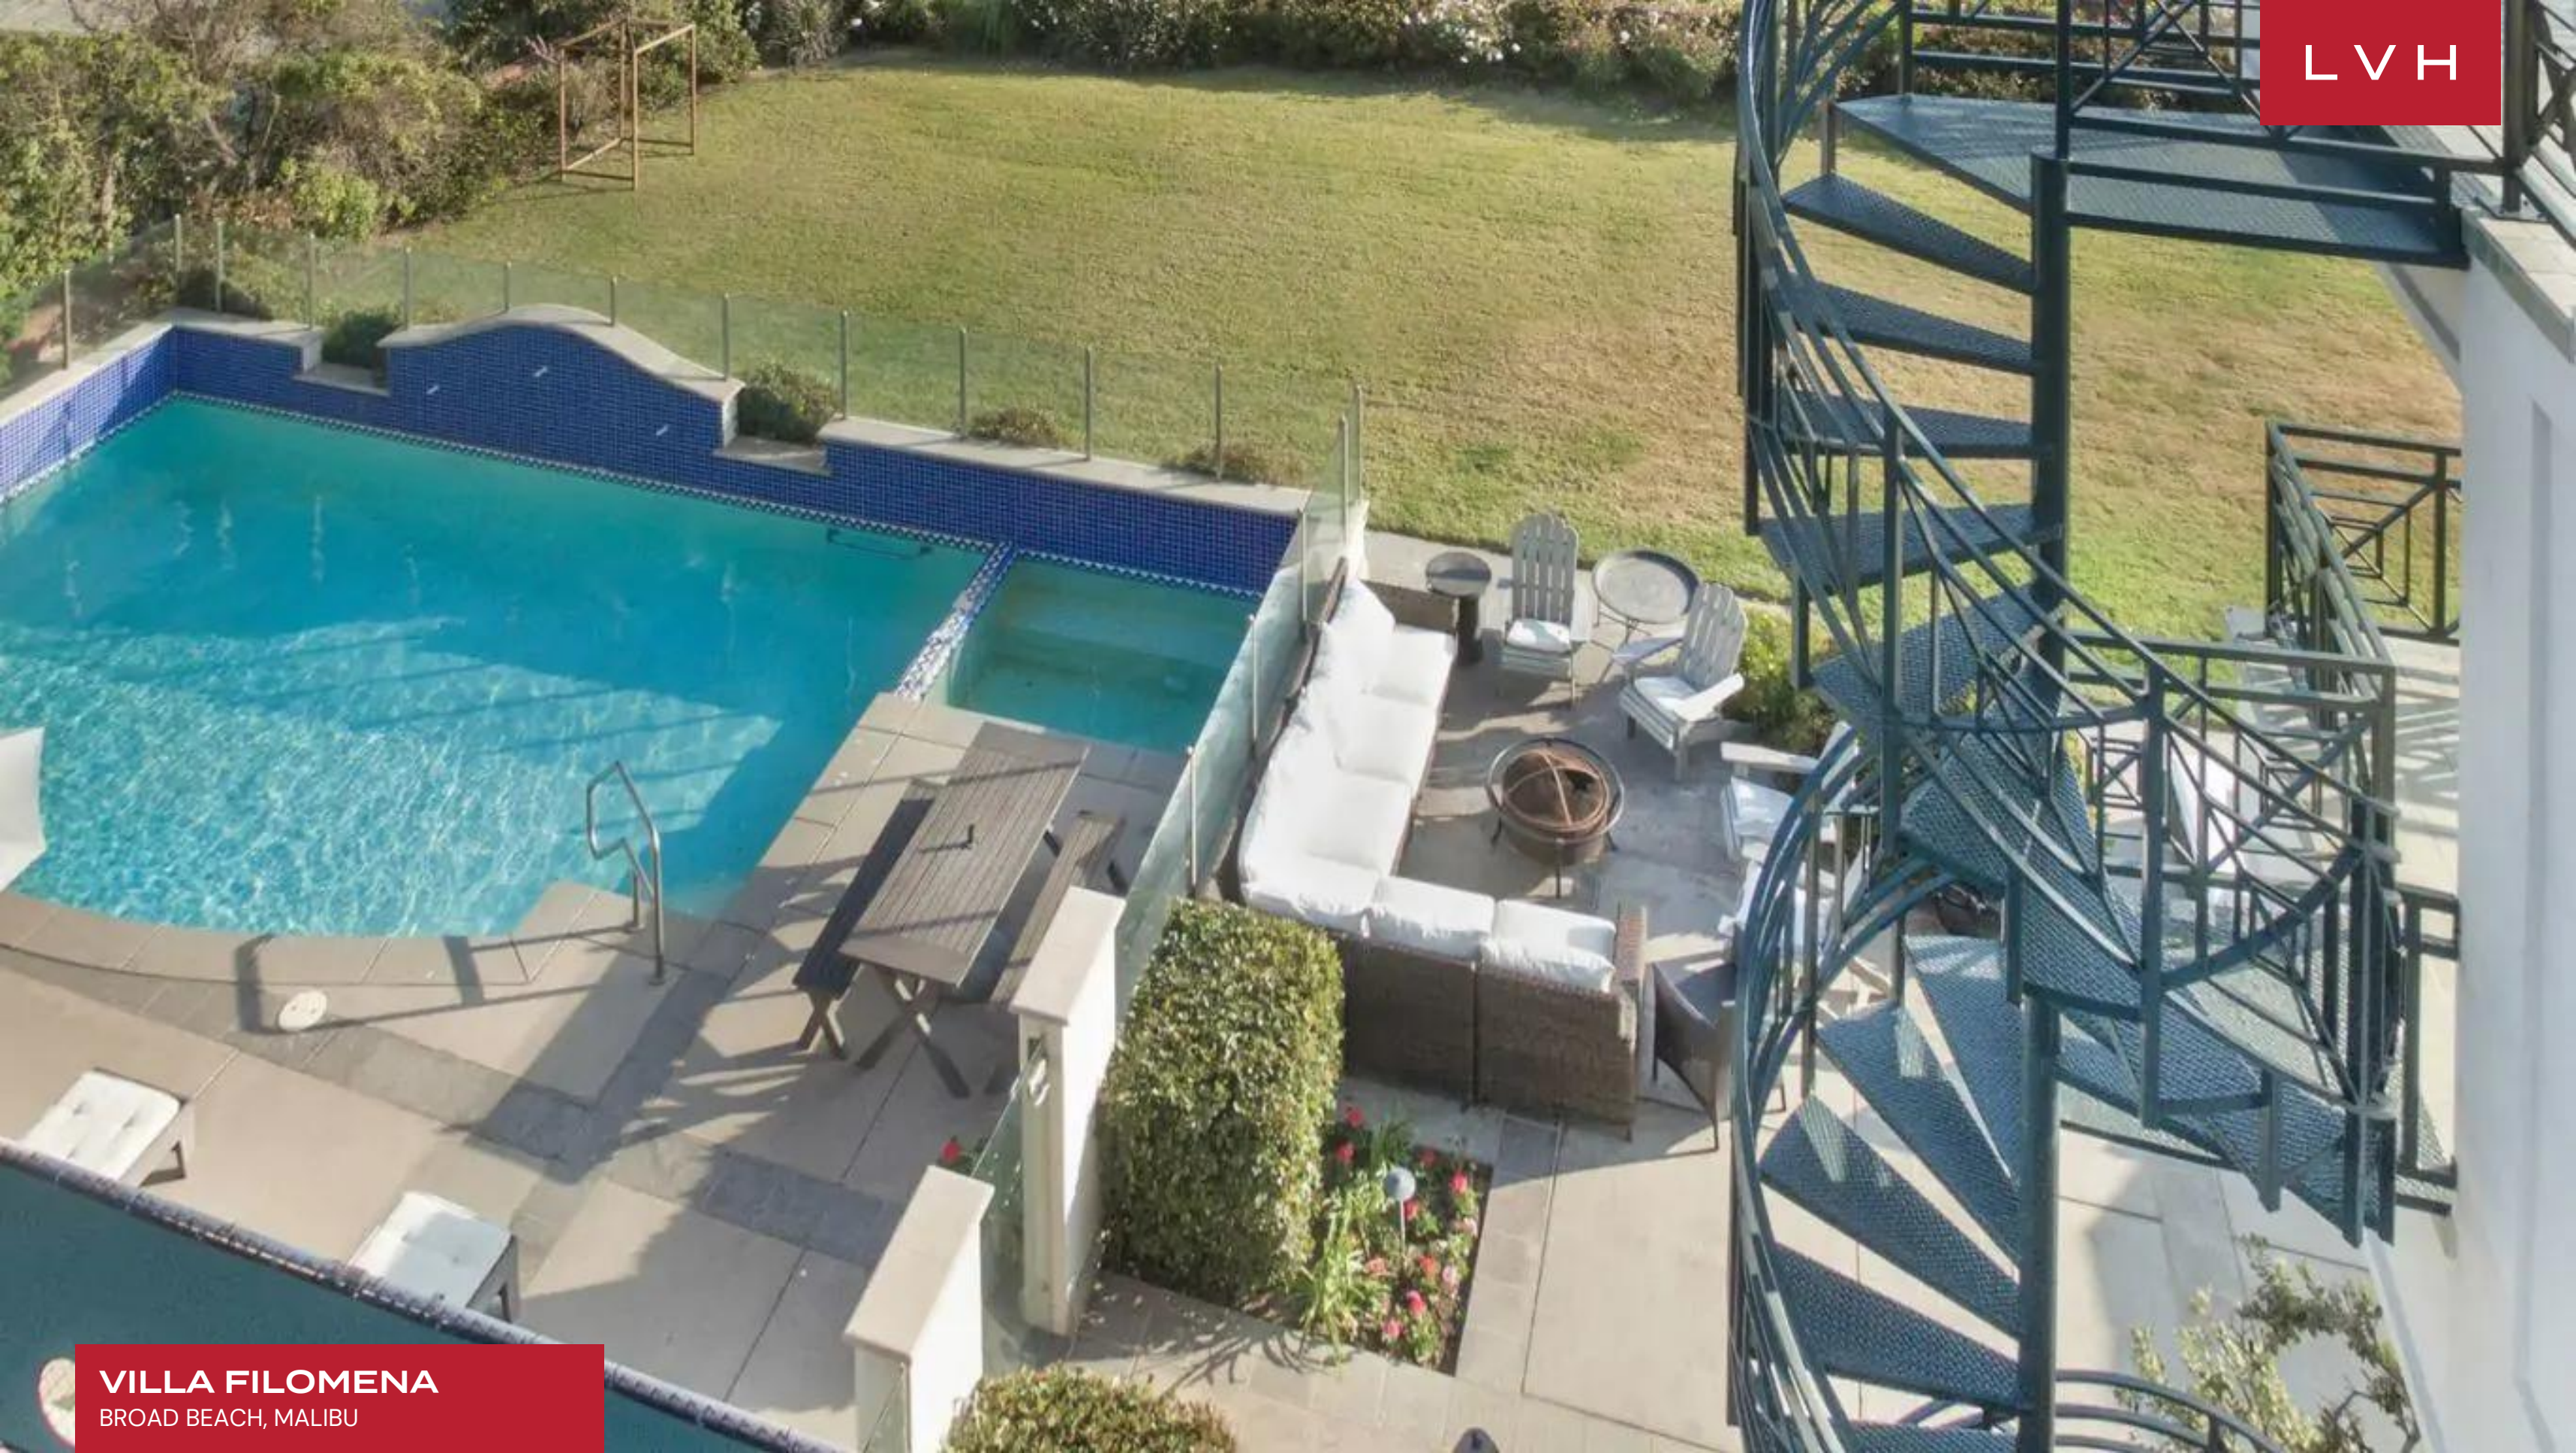

## VILLA FILOMENA

BROAD BEACH, MALIBU

Villa Filomena is an extraordinary beachfront complex boldly redefining Malibu highlife living. This stately manor steeped in European elegance and distinct Hausmannian flair stretches over an acre of serene beach frontage.

An exceptional outdoor space is a dream for the outdoors. Guests may revel in the oceanside pool and spa, embraced by exceptional loungers. A haven for recreation and relaxation, Villa Filomena includes a tennis court on the east side, expansive lawns, and private parking for over ten cars. A spellbinding beach Villa in a league of its own, Filomena represents the idyllic Malibu luxury rental.

**VILLA FILOMENA**  
BROAD BEACH, MALIBU

**VILLA FILOMENA**  
BROAD BEACH, MALIBU

LVH