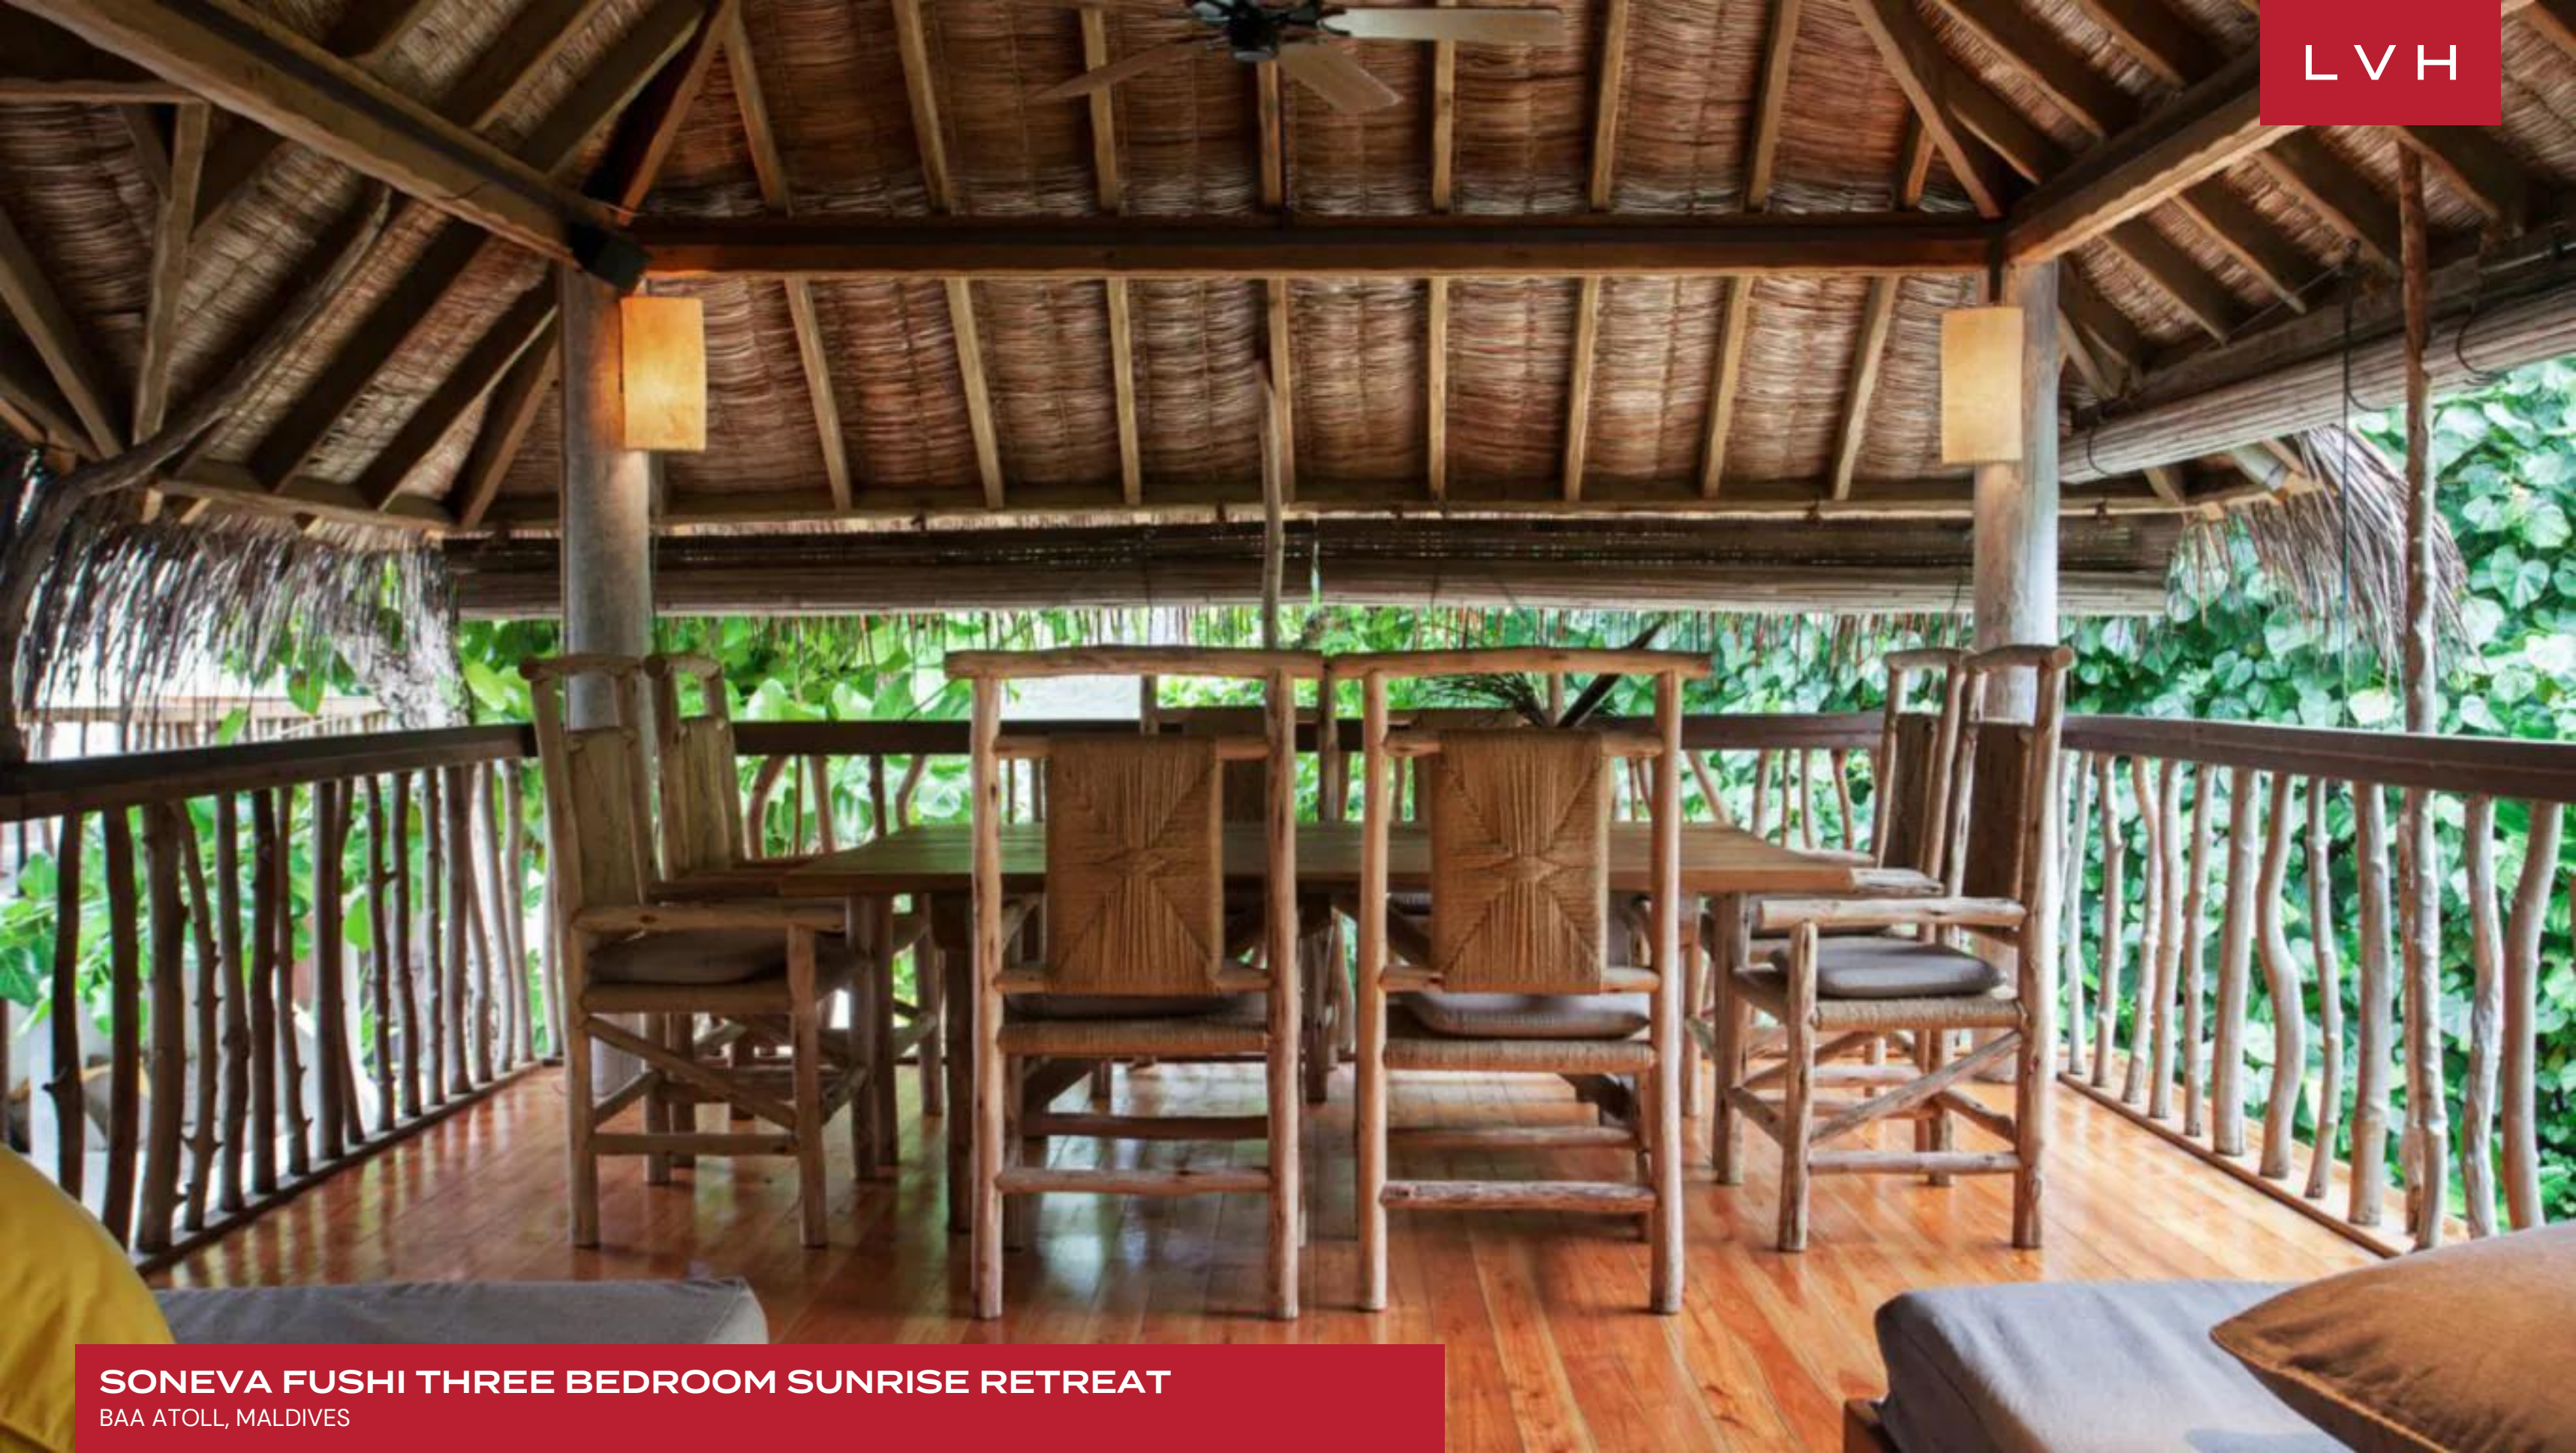

SONEVA FUSHI THREE BEDROOM SUNRISE RETREAT
BAA ATOLL, MALDIVES