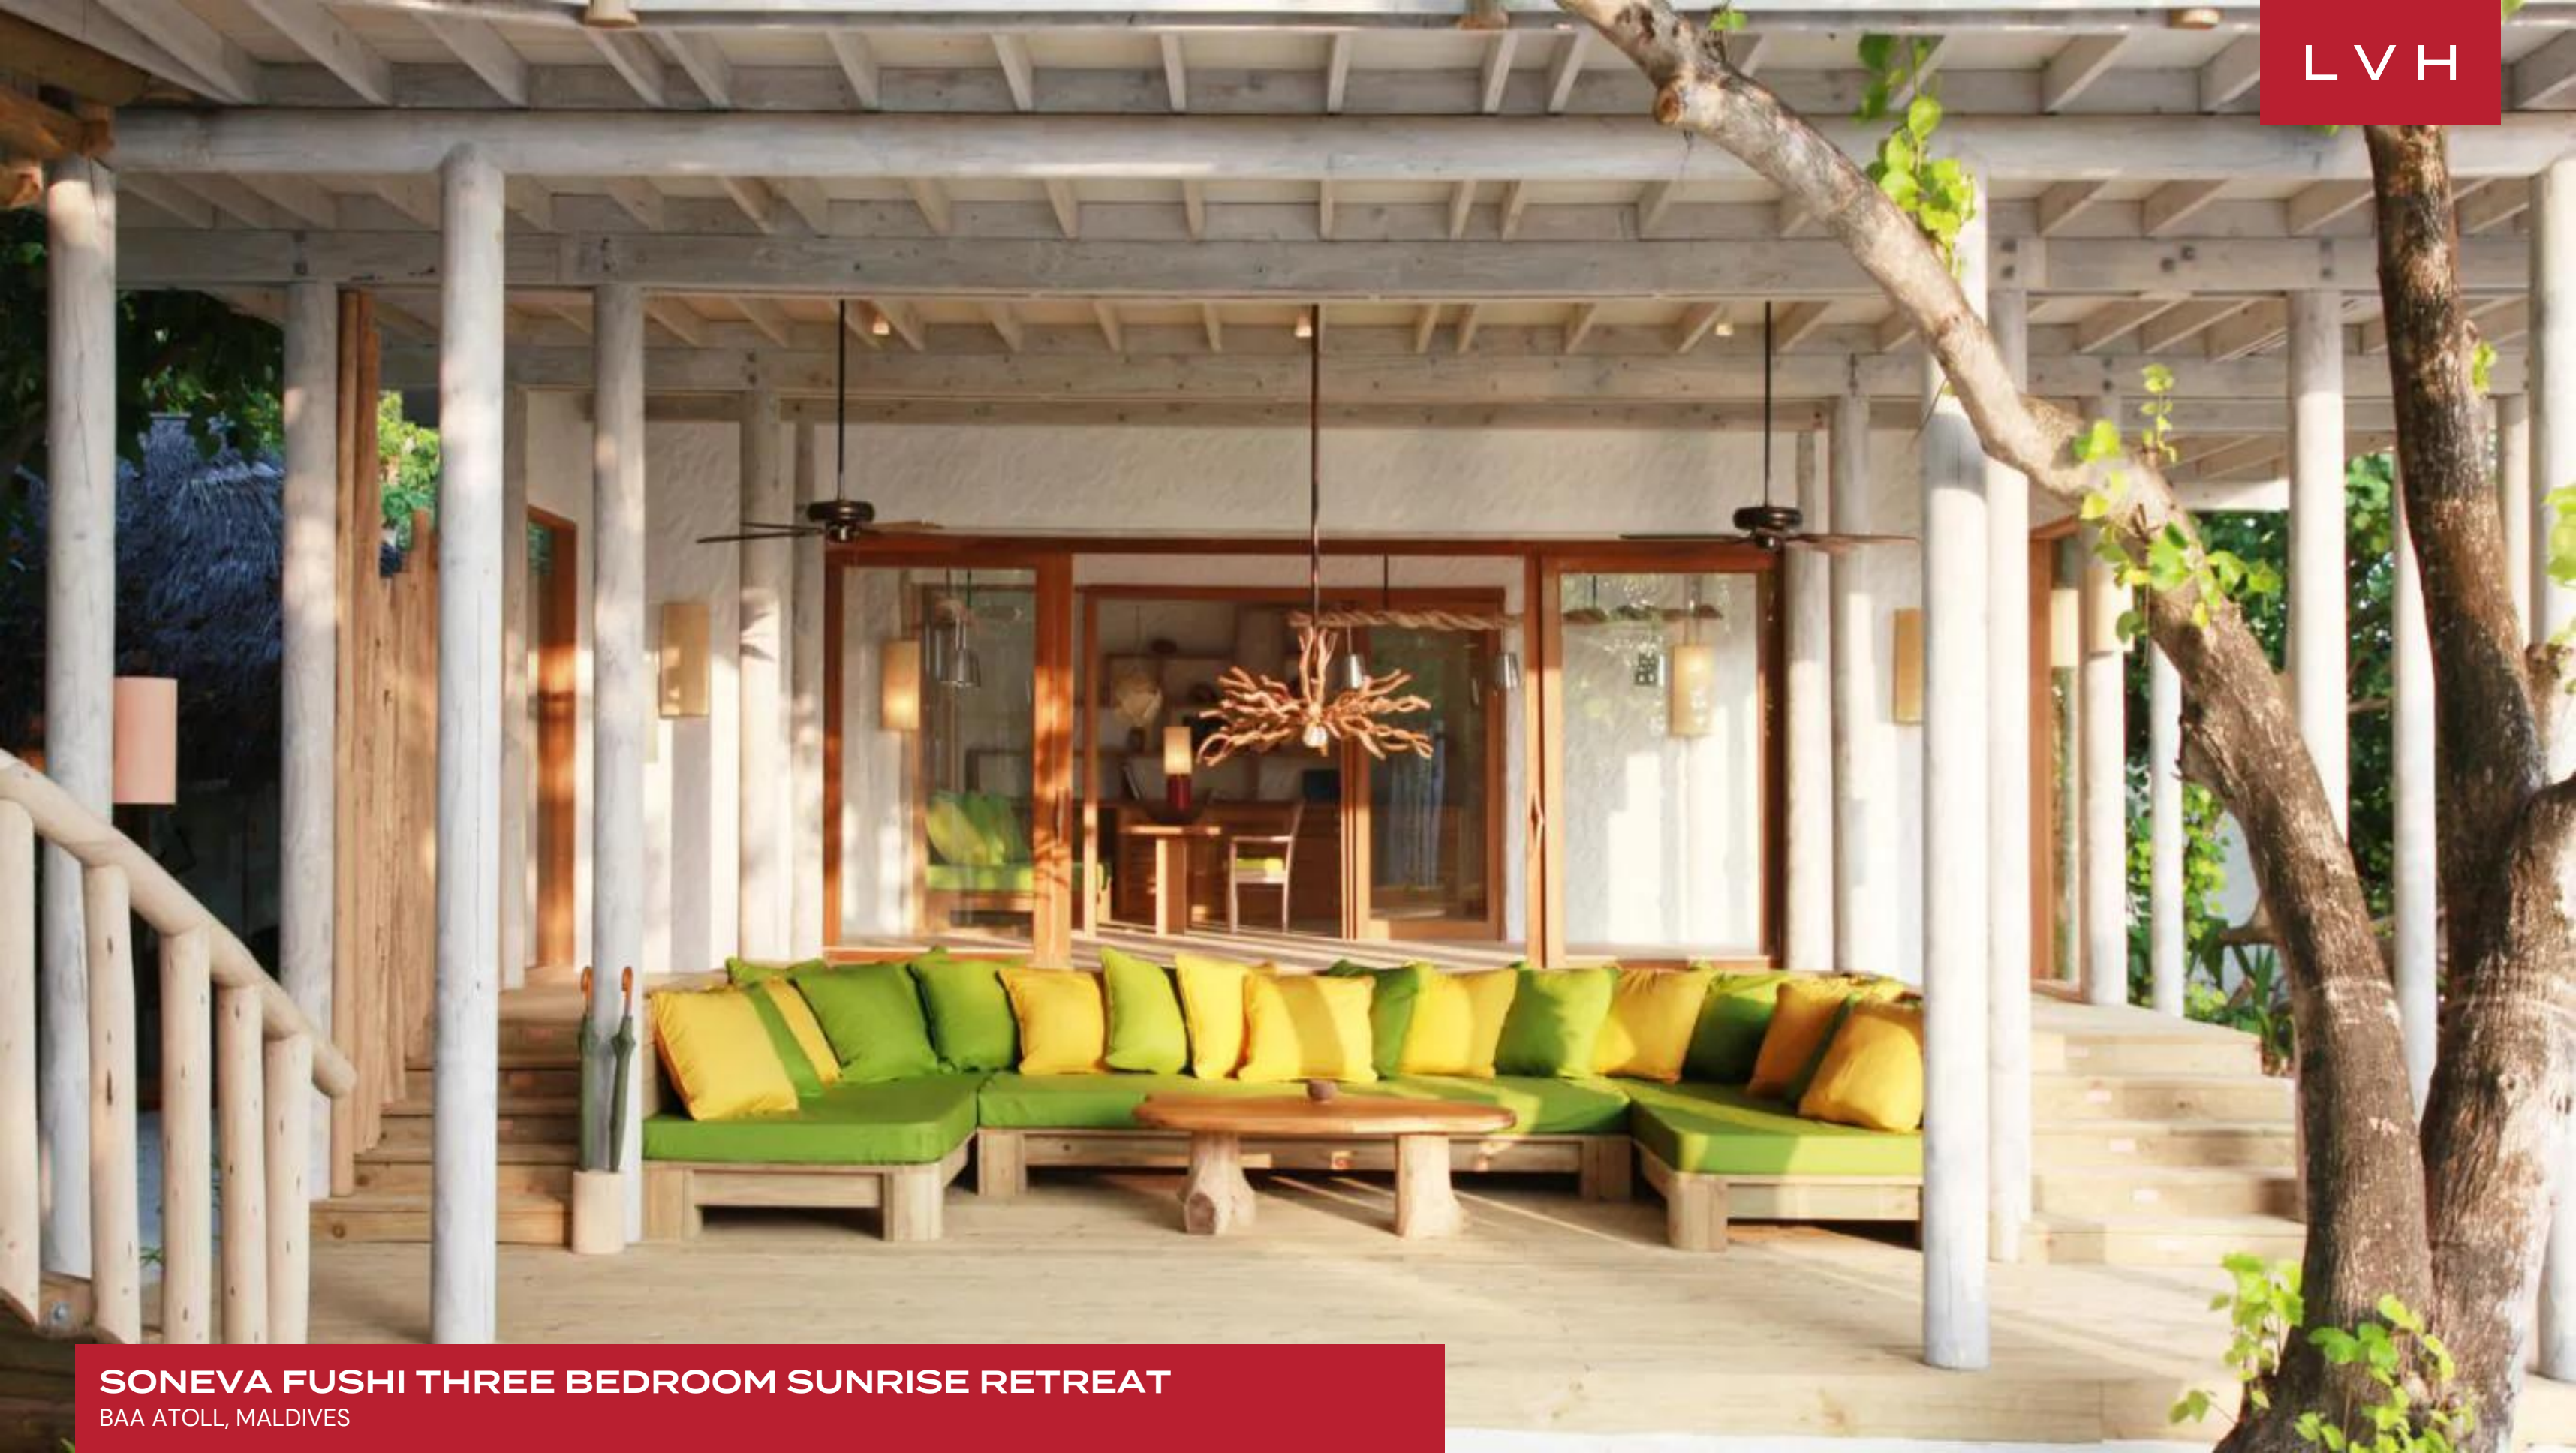

The exterior of Soneva Fushi Three Bedroom Sunrise Retreat is a haven of relaxation and beauty. The private infinity pool is a striking centerpiece, extending toward the horizon and offering uninterrupted views of the glistening ocean. This spectacular pool area is surrounded by a sun-kissed deck, perfect for unwinding and basking in the warmth of the Maldivian sun. An outdoor dining area invites al fresco meals under the starry sky, while the lush gardens, brimming with tropical plants, enhance the villa's sense of privacy and natural splendor.

SONEVA FUSHI THREE BEDROOM SUNRISE RETREAT
BAA ATOLL, MALDIVES

SONEVA FUSHI THREE BEDROOM SUNRISE RETREAT
BAA ATOLL, MALDIVES

SONEVA FUSHI THREE BEDROOM SUNRISE RETREAT
BAA ATOLL, MALDIVES

SONEVA FUSHI THREE BEDROOM SUNRISE RETREAT
BAA ATOLL, MALDIVES