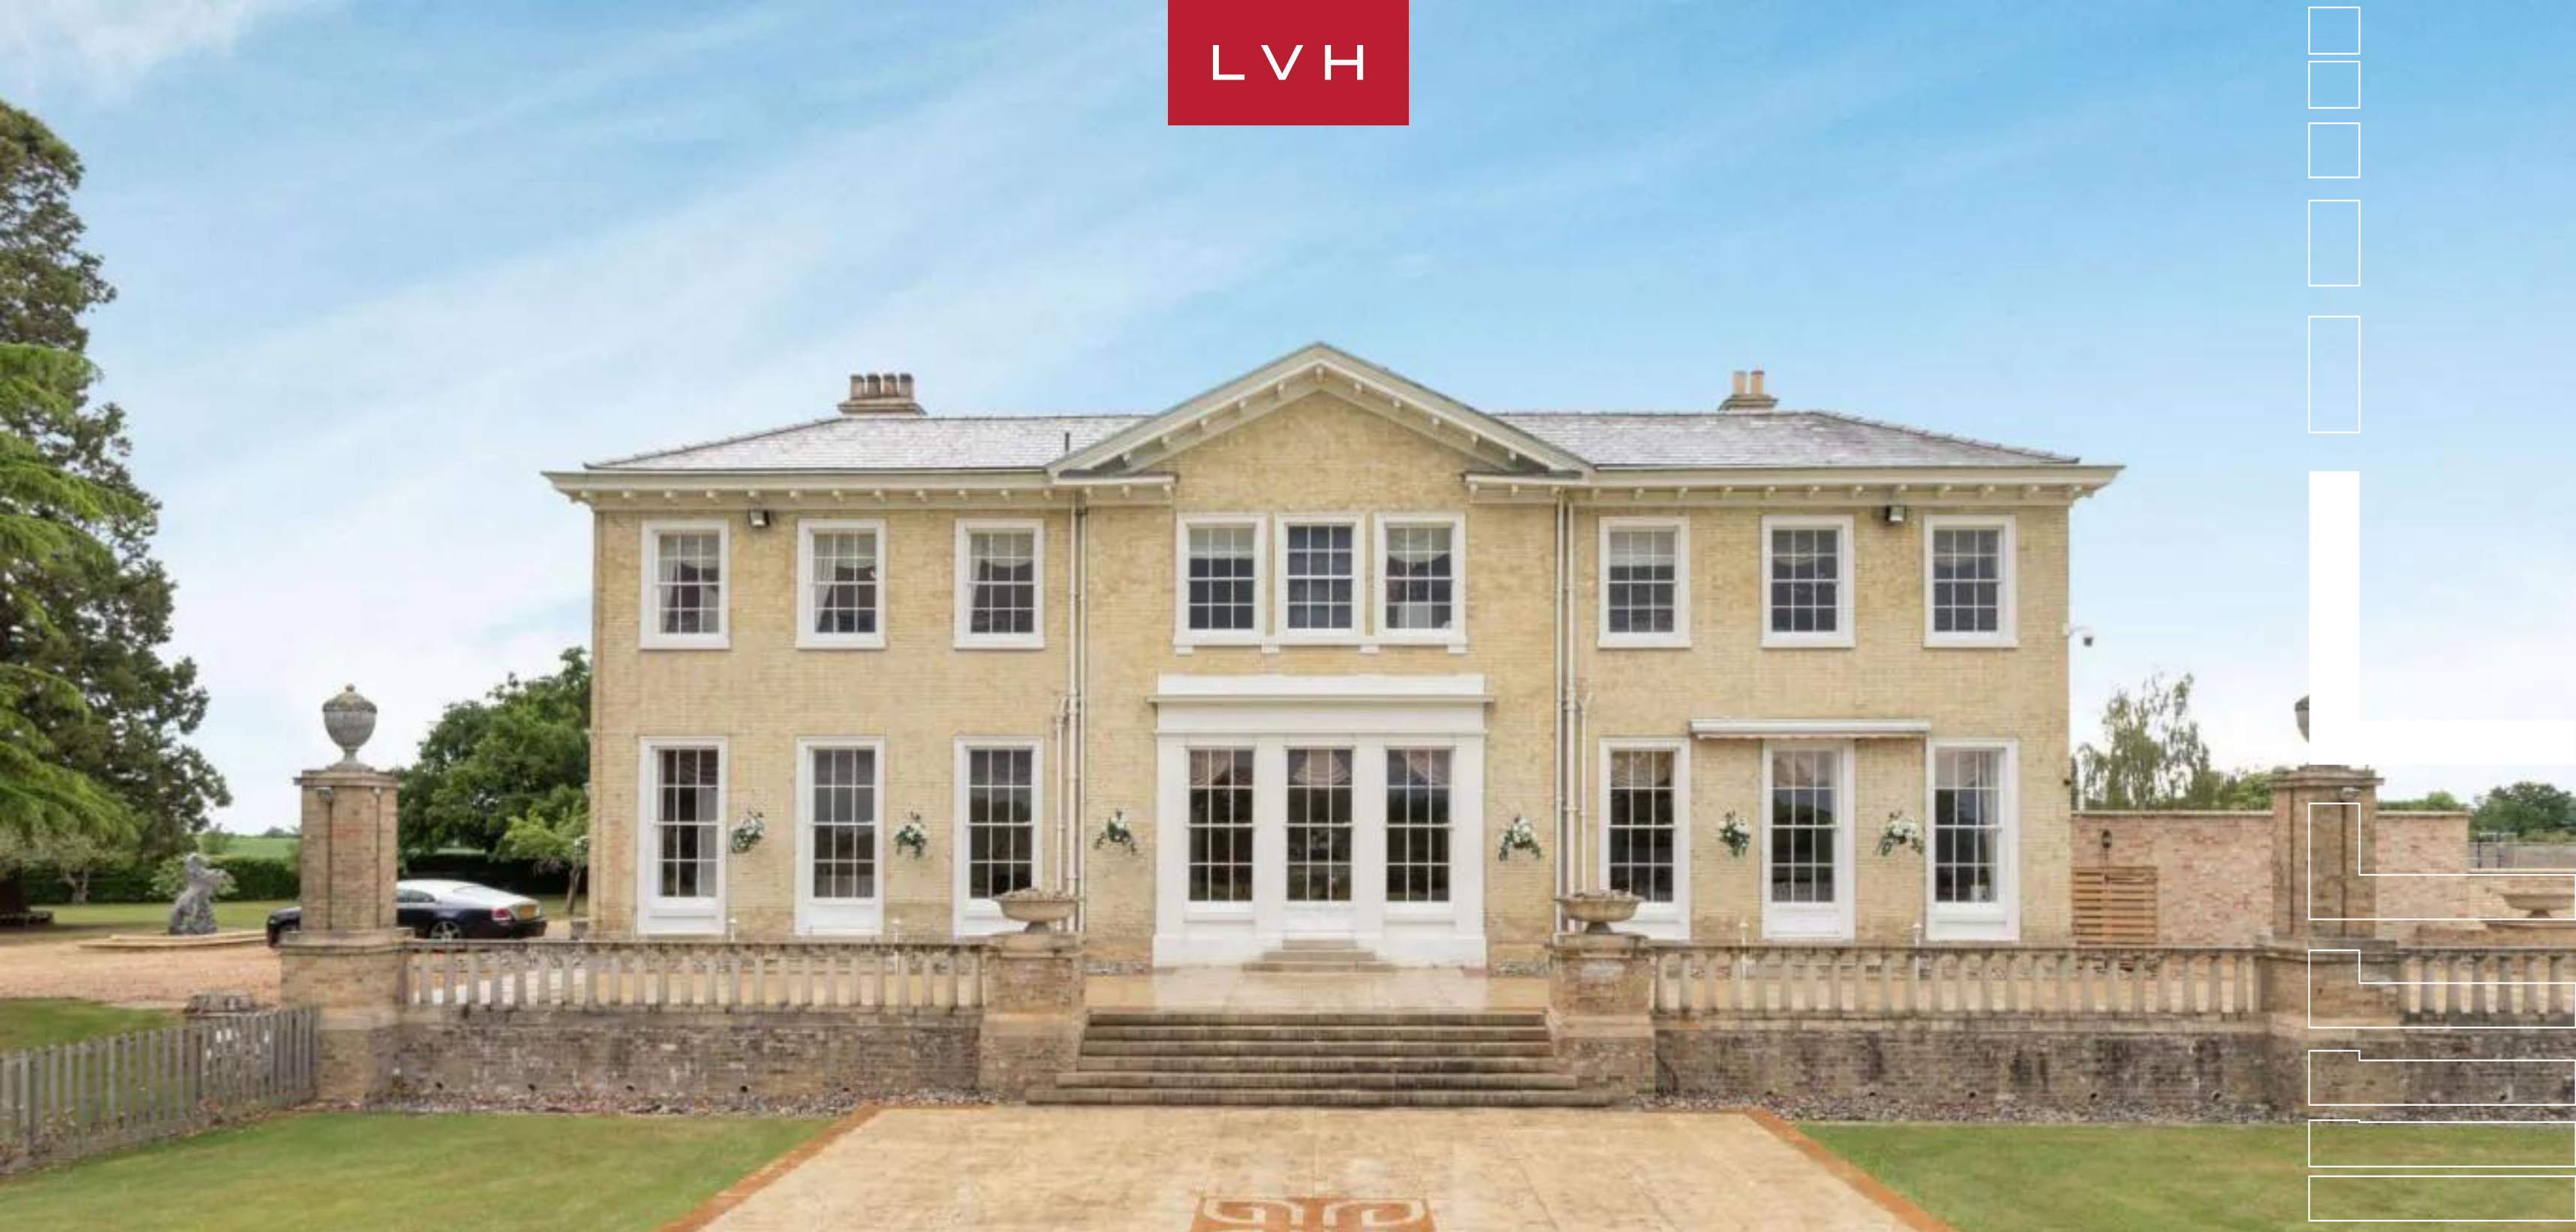

LVH

PARK HALL

CAMBRIDGE, REST OF UNITED KINGDOM, UNITED KINGDOM

6
BEDROOMS

12
GUESTS

8 + 9 HALF
BATHROOMS

19,613
SQUARE FEET