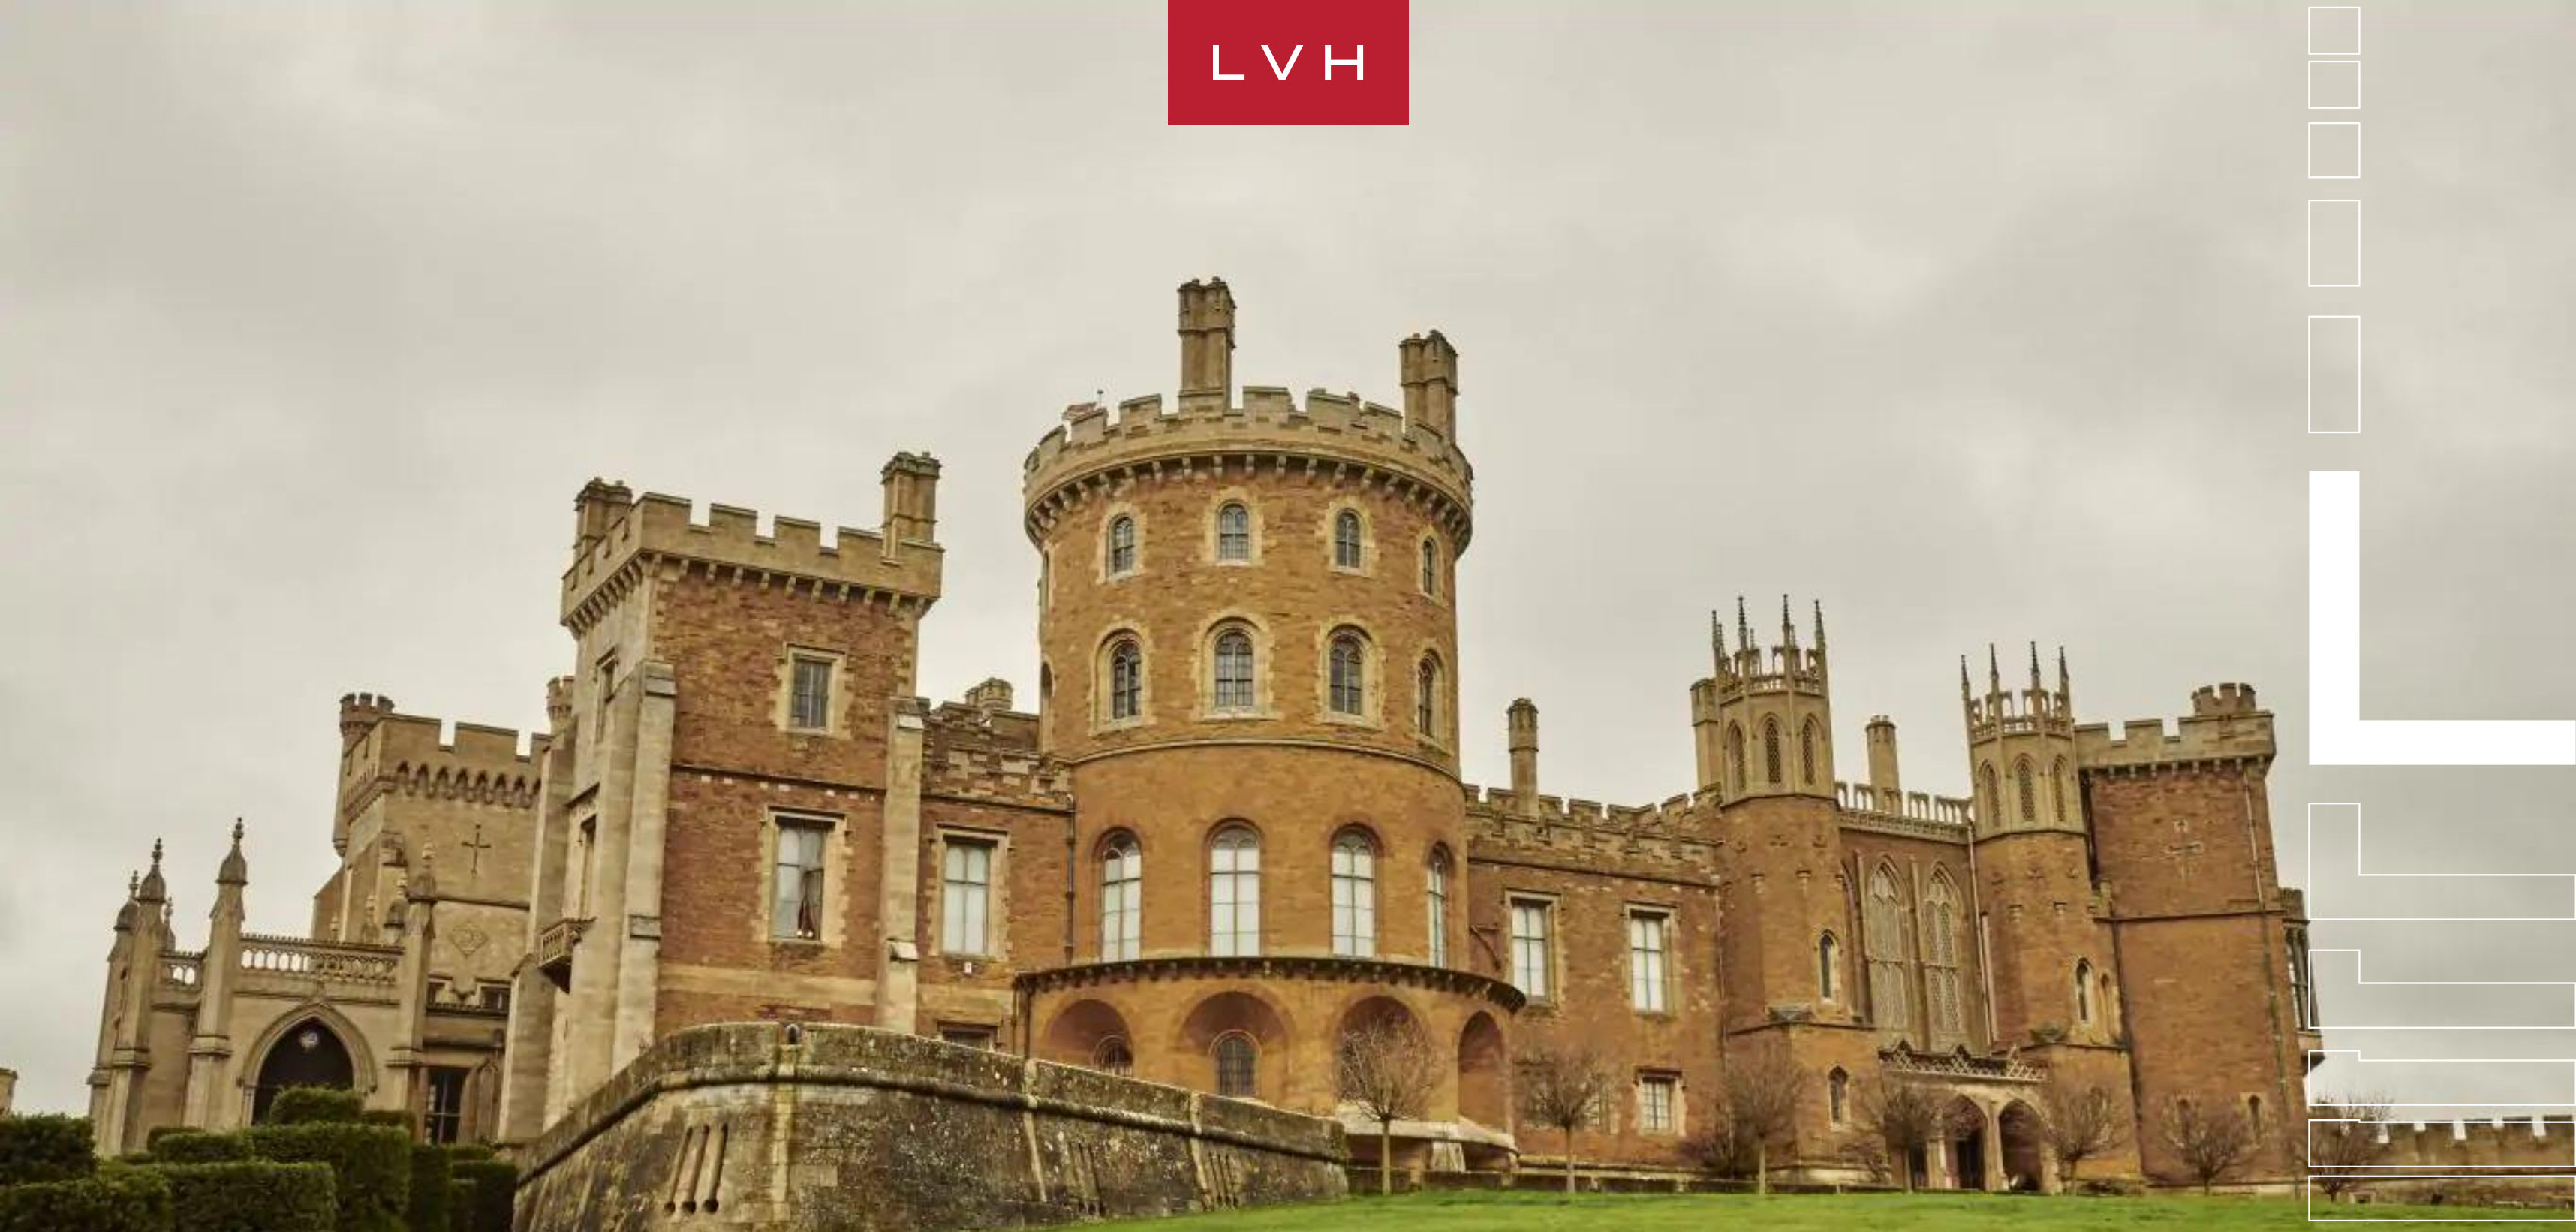

LVH

BELVOIR CASTLE

LEICESTERSHIRE, REST OF UNITED KINGDOM, UNITED KINGDOM

14
BEDROOMS

27
GUESTS

14
BATHROOMS

150,000
SQUARE FEET

BELVOIR CASTLE

LEICESTERSHIRE, REST OF UNITED KINGDOM

BELVOIR CASTLE

LEICESTERSHIRE, REST OF UNITED KINGDOM

Belvoir Castle is the zenith of Regency architecture with fascinating Gothic Revivalist elements. These regal fortifications claim 16,000 acres of immaculately manicured parks and woodlands. This exquisite abode of extraordinary opulence and stature commands endless pastoral vistas over the lush farmlands of Leicestershire.