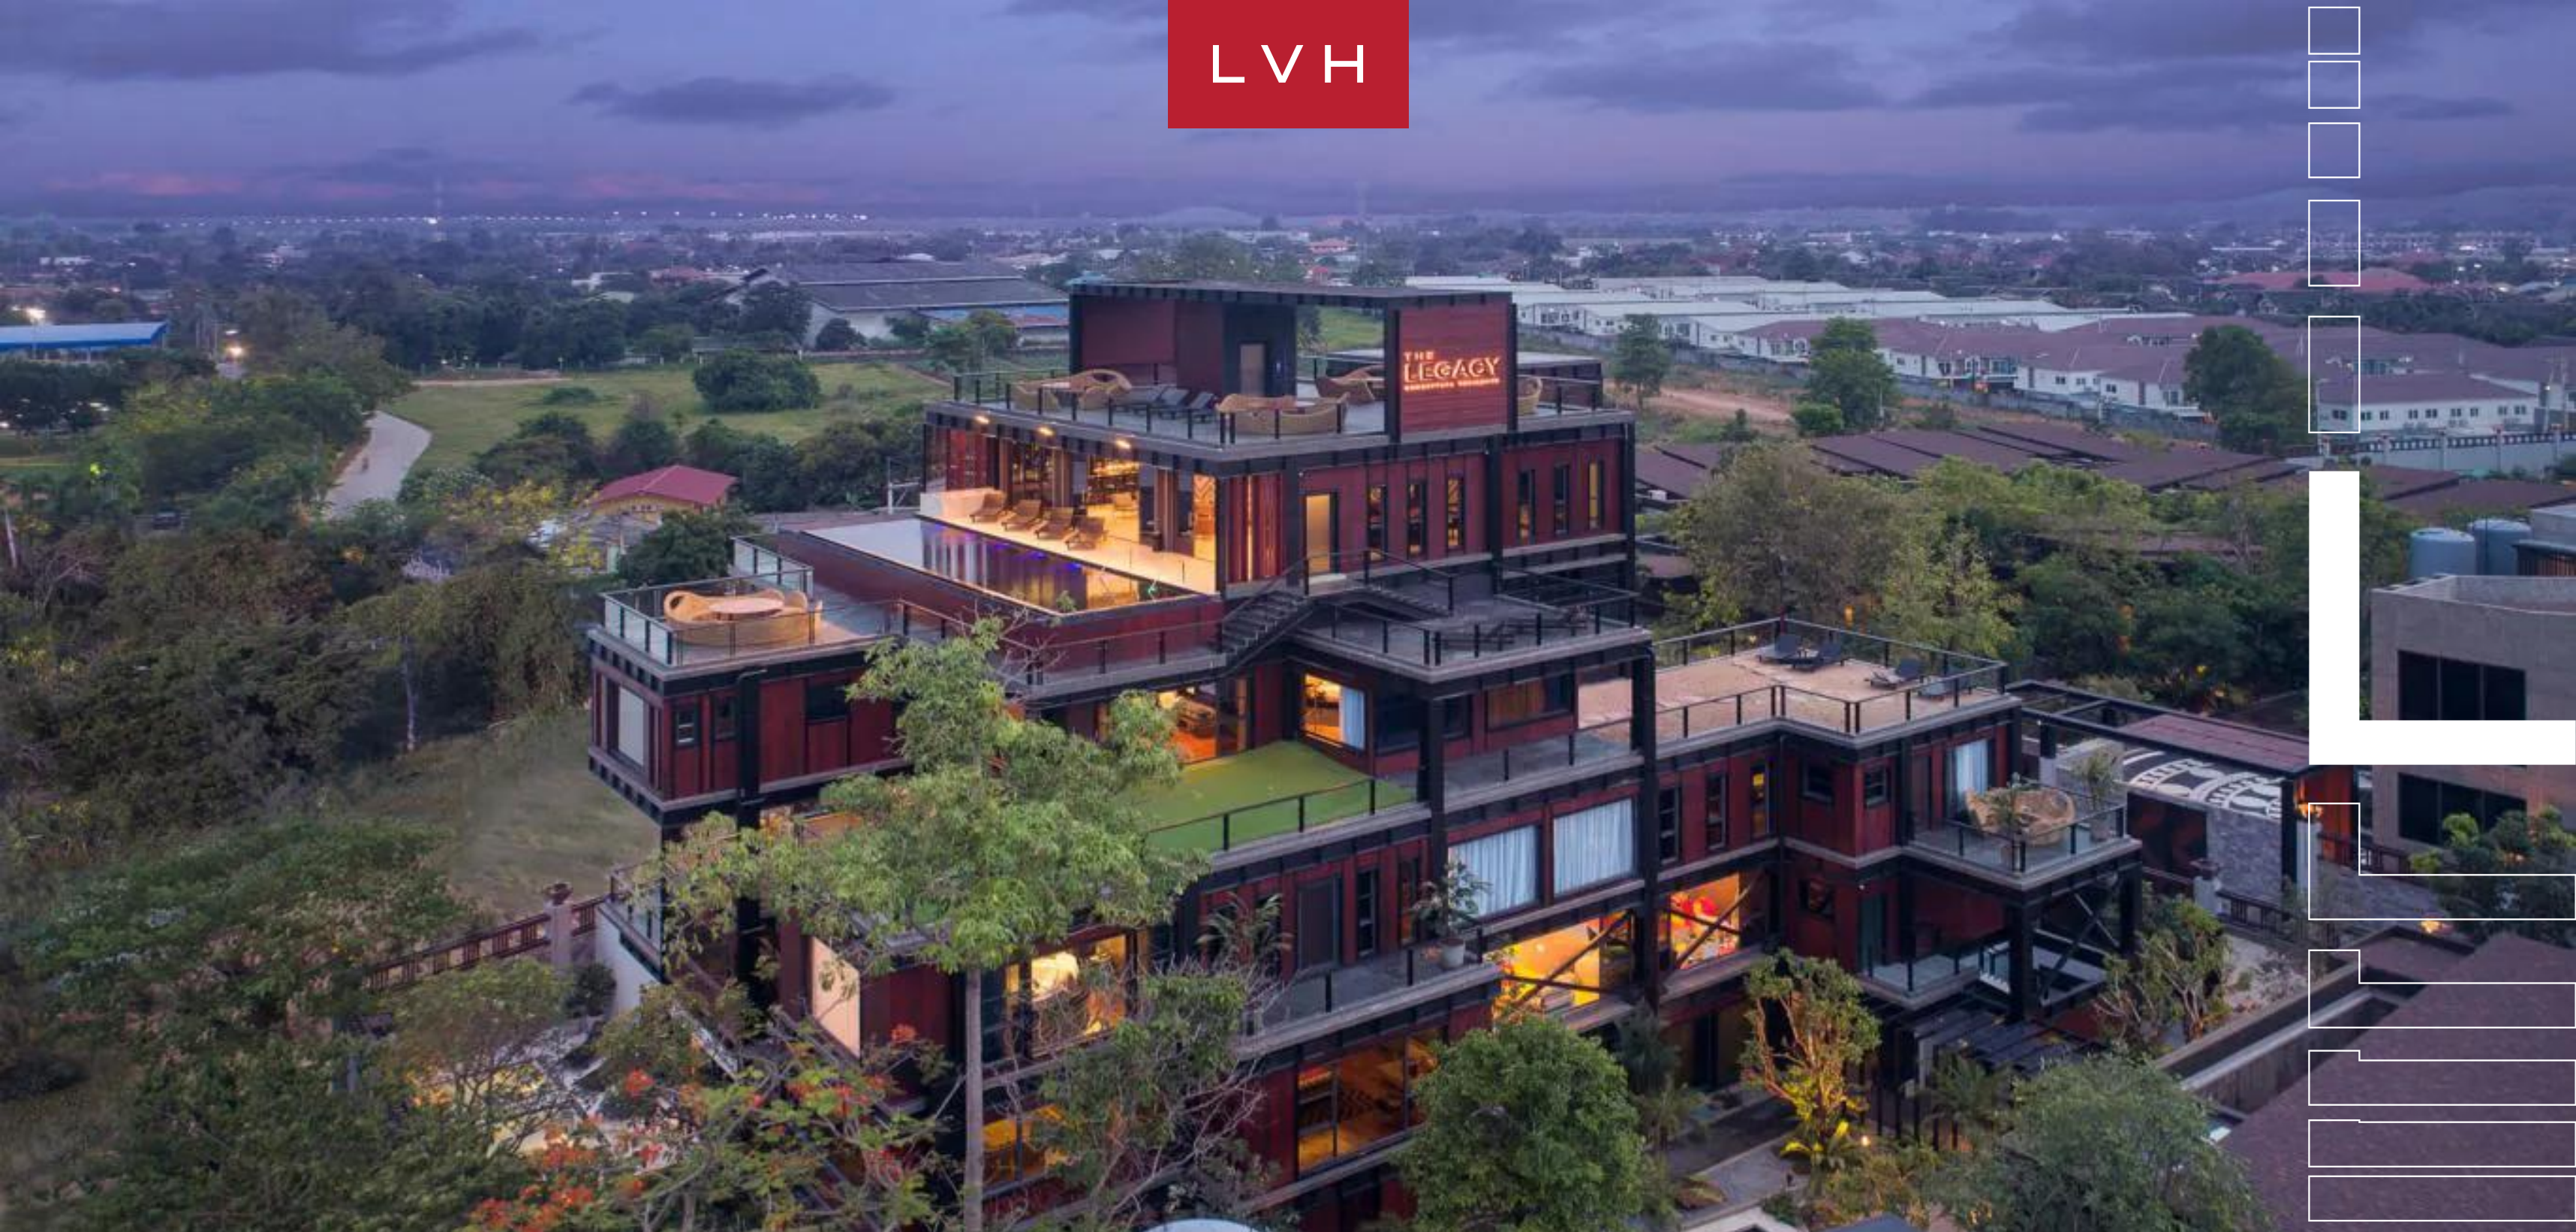

LVH

VILLA THE LEGACY

PATTAYA, REST OF THAILAND, THAILAND

5

BEDROOMS

10

GUESTS

23

BATHROOMS

31,086

SQUARE FEET

VILLA THE LEGACY

PATTAYA, REST OF THAILAND

Villa The Legacy is an opulent villa in one of Thailand's most exclusive and sought-after locales, Pattaya. Designed to reflect the grandeur of its namesake—the rare Pink Legacy diamond—this five-story masterpiece offers unparalleled luxury in an already competitive market. As the crown jewel of the developer, Villa The Legacy provides an extraordinary level of sophistication, privacy, and exclusivity for those seeking the ultimate vacation experience in Thailand's most coveted resort setting.

The villa's interiors are a celebration of modern luxury, with sleek contemporary design and lavish opulence spread across its expansive floors. Each level boasts plush living rooms and lounges, offering sweeping views and ample space for relaxation. Five guest bedrooms feature oversized beds with Chopard linens, ensuring the highest level of comfort. The property boasts an impressive 23 full bathrooms and 18 half bathrooms, ensuring ultimate comfort and convenience for all guests. The wellness amenities are equally indulgent, with an indoor jacuzzi, sauna, and spa lounge offering sanctuary for the senses. Entertainment is taken to the next level with a game room, complete with a championship pool table, and a high-tech gym that satisfies any fitness regimen. From the dedicated kids' playground to the immersive wellness club, Villa The Legacy spares no detail in creating a retreat that defines indulgence.