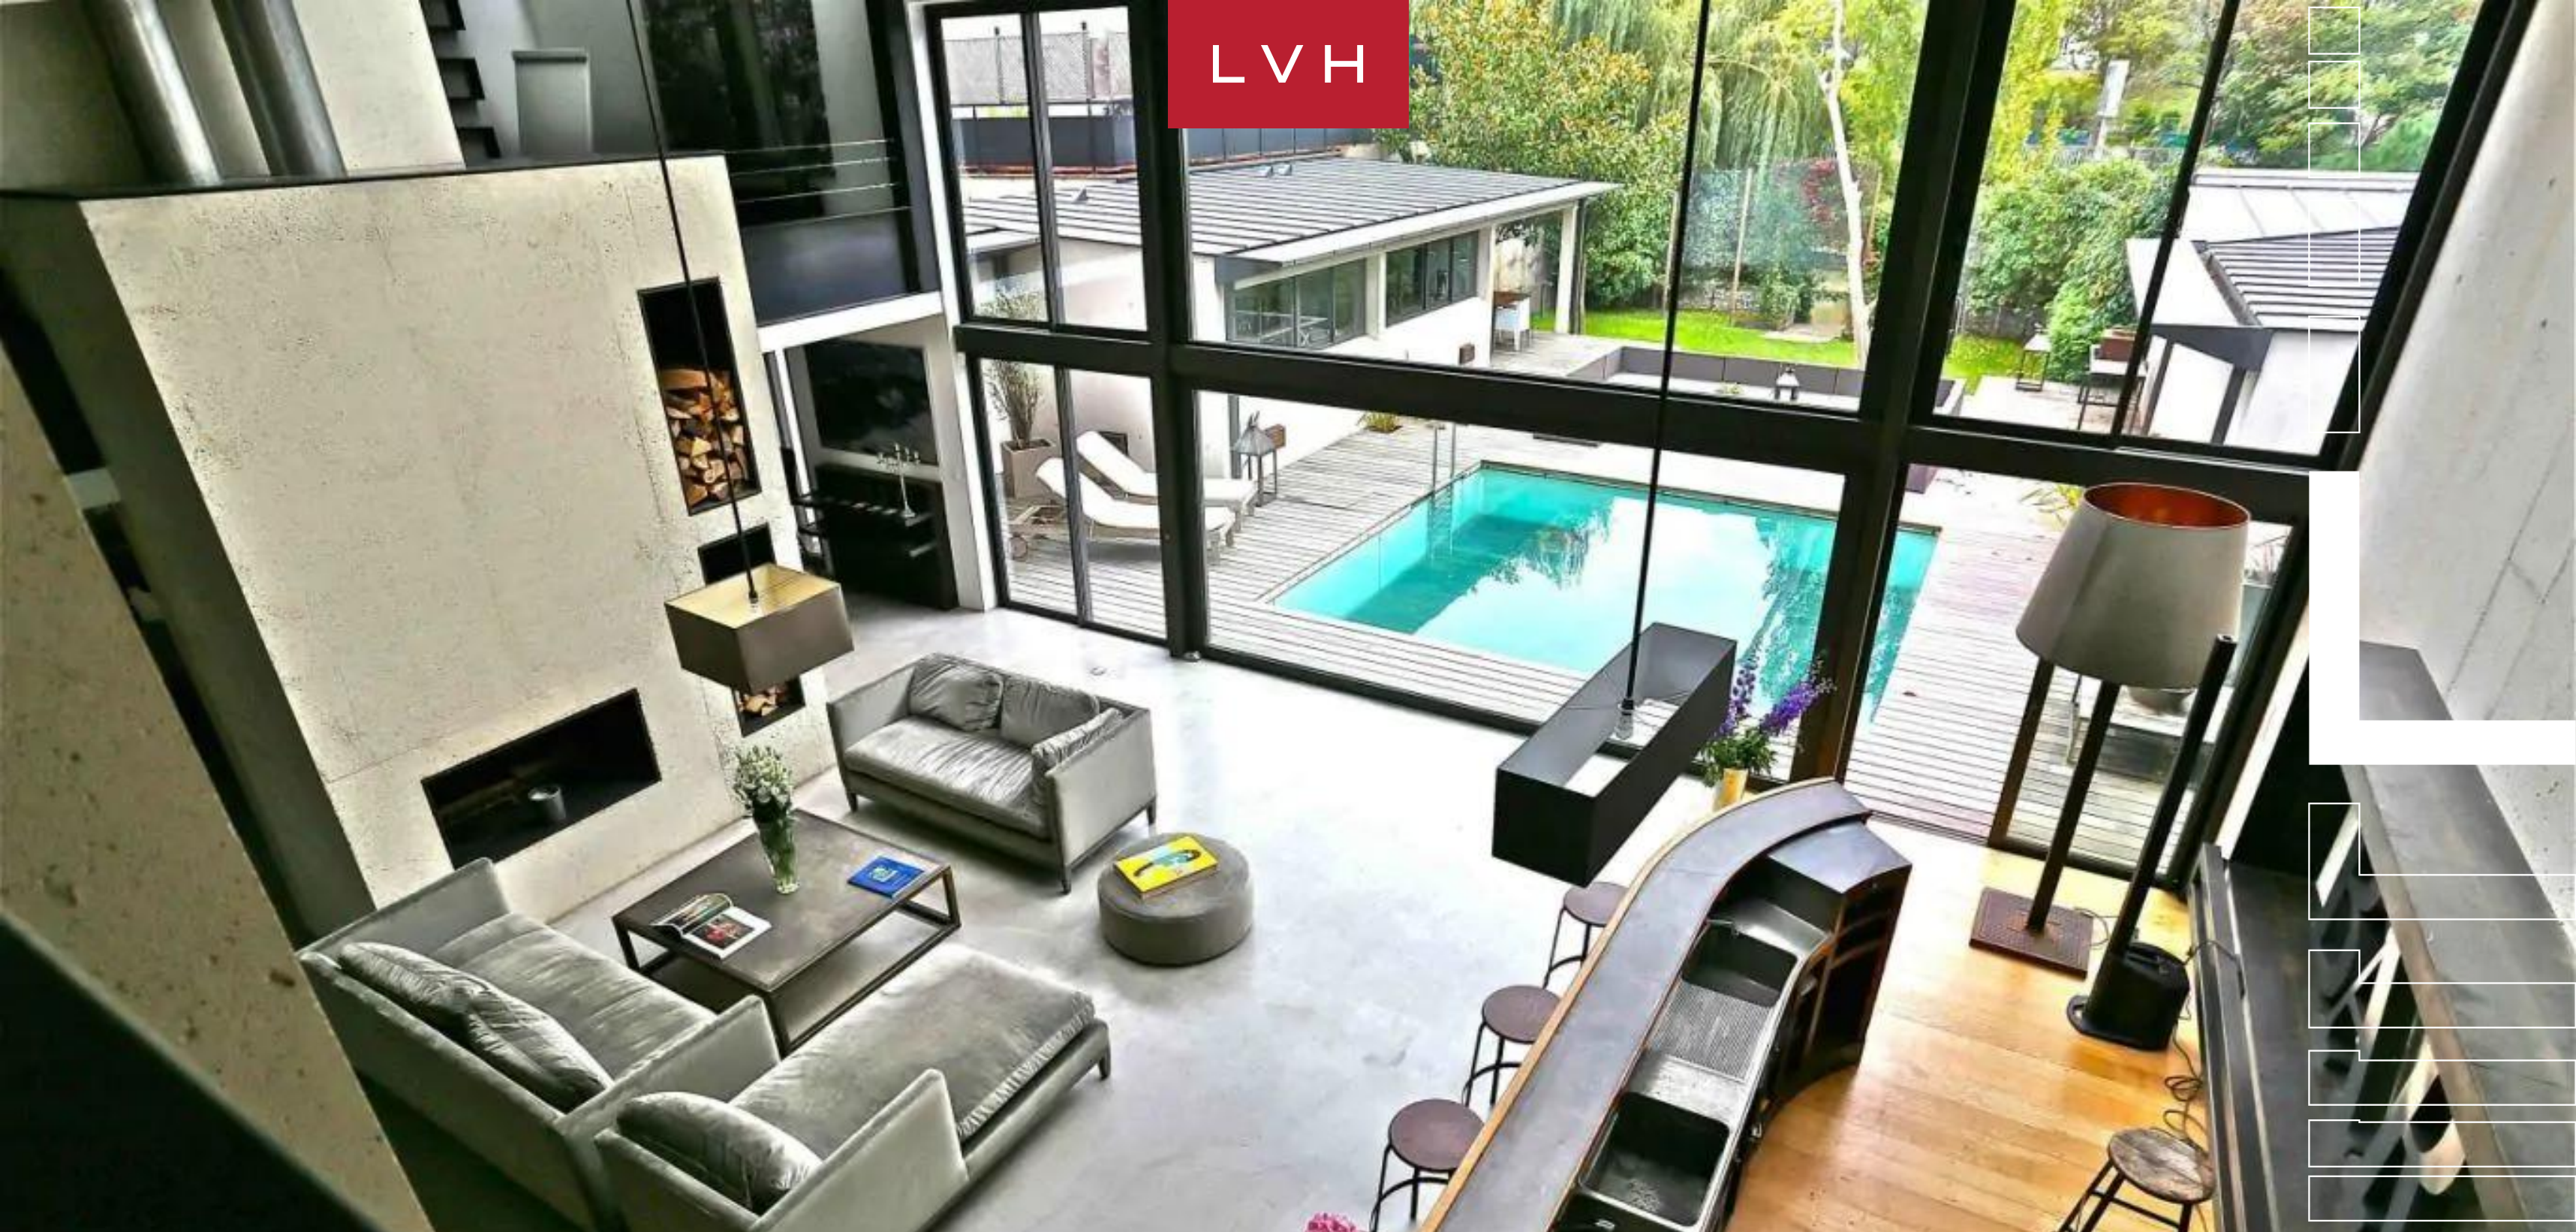

LVH

TOWNHOUSE LA MAISON

ILE SAINT-GERMAIN, PARIS, FRANCE

4
BEDROOMS

10
GUESTS

4
BATHROOMS