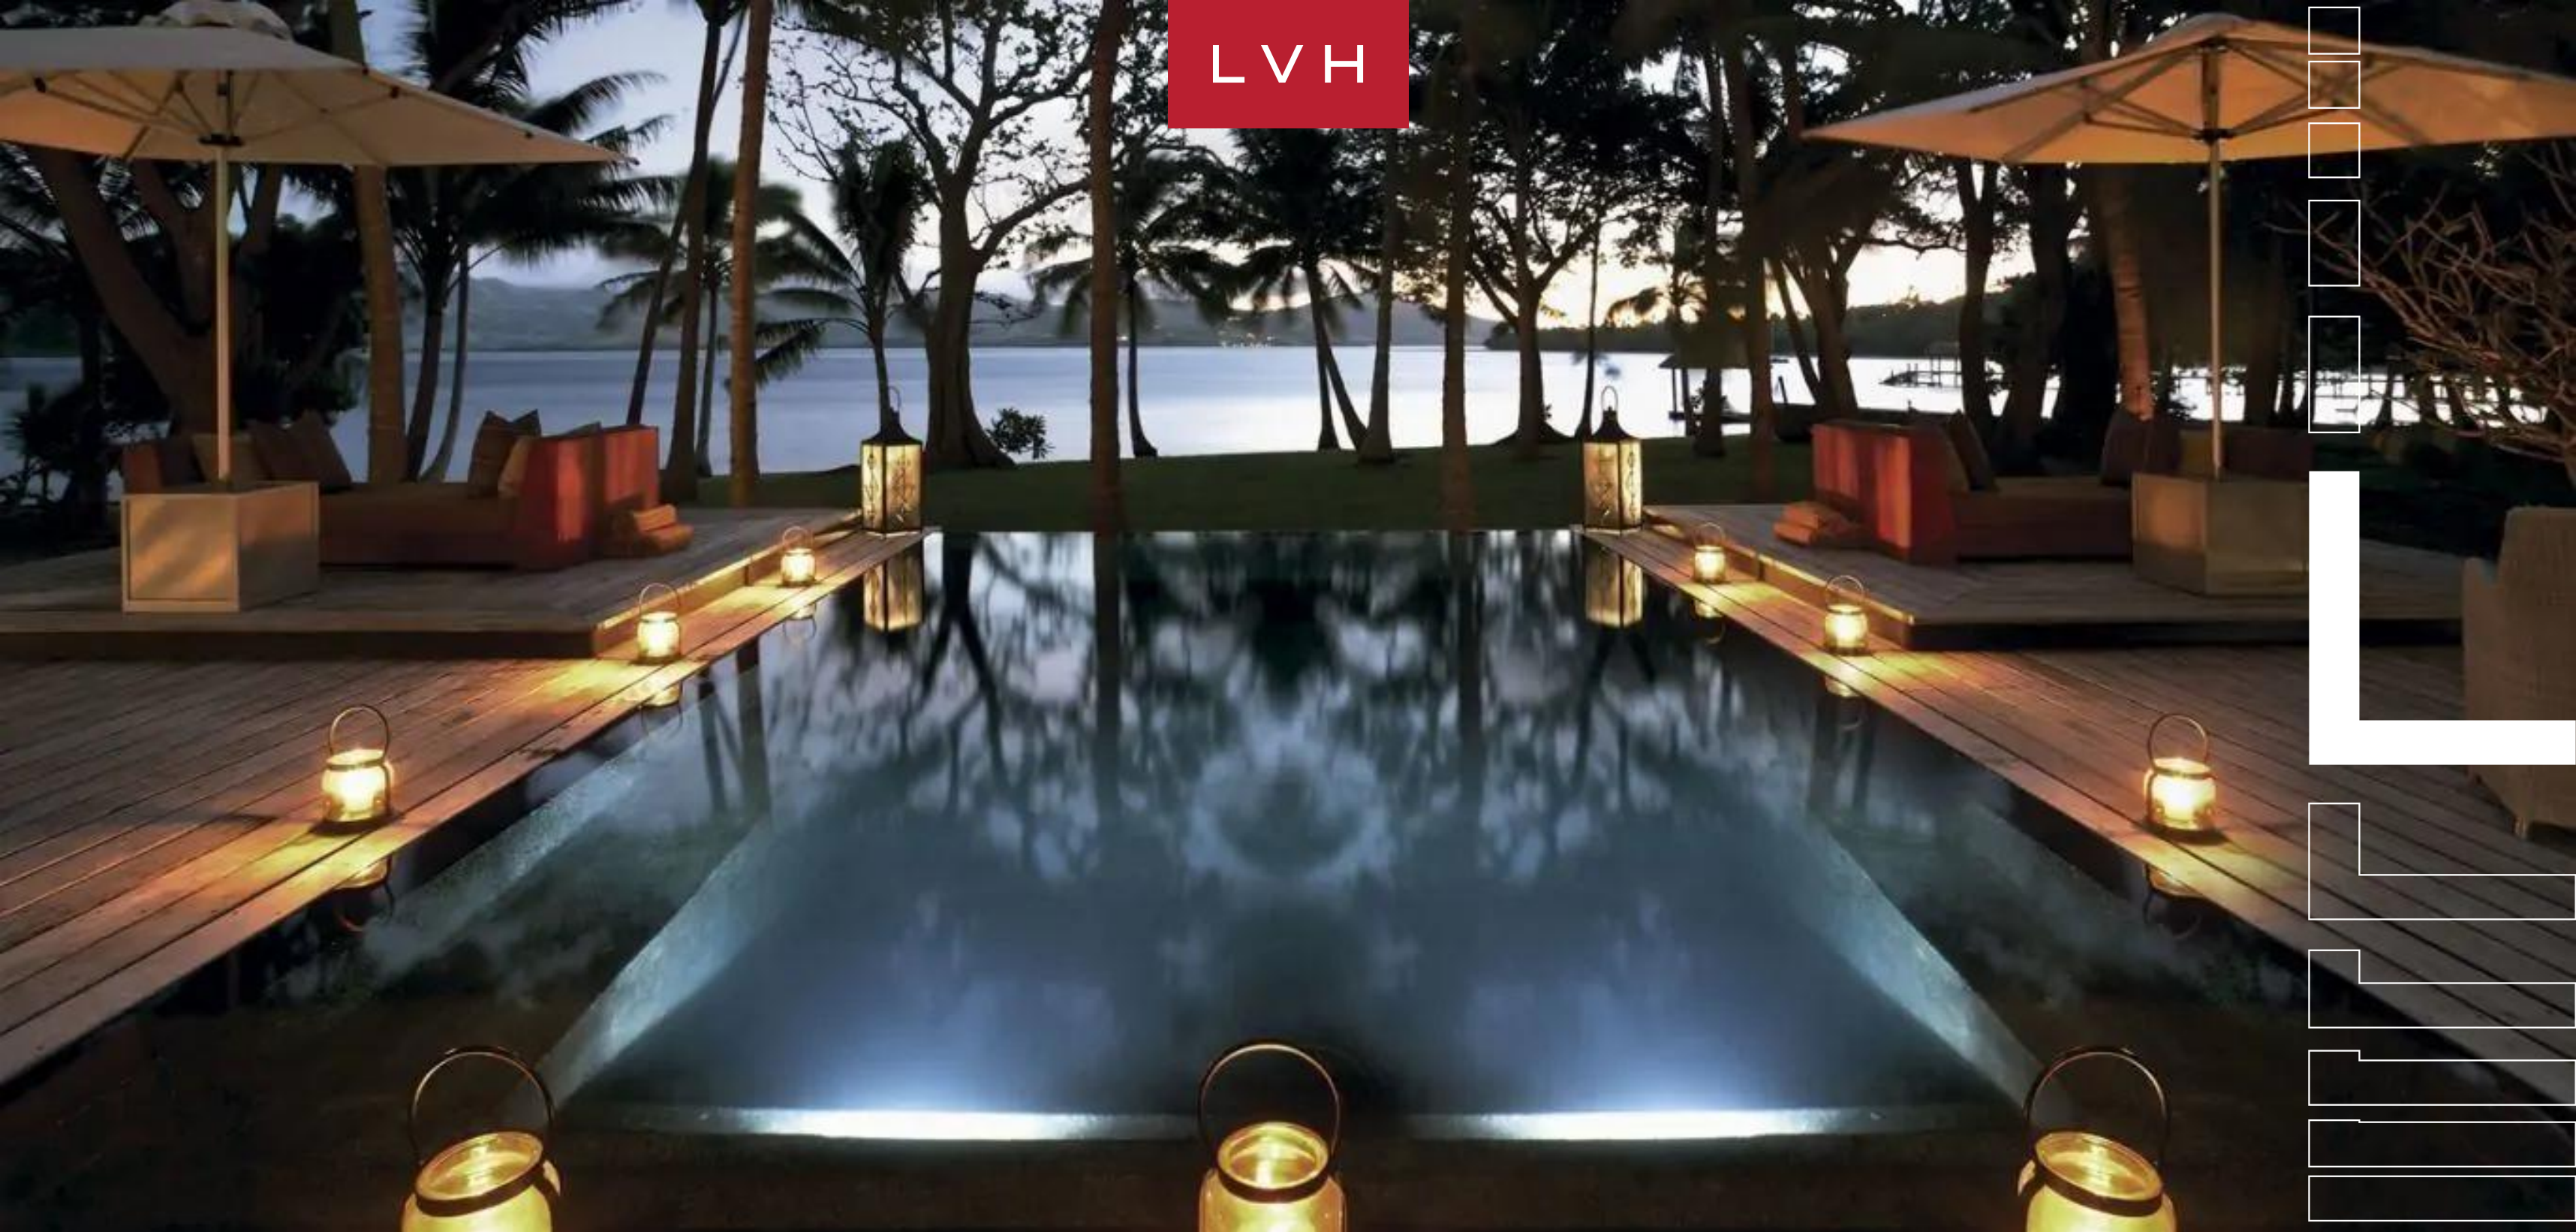

LVH

DOLPHIN ISLAND

DOLPHIN ISLAND, PACIFIC OCEAN ISLANDS

4

BEDROOMS

8

GUESTS

4

BATHROOMS