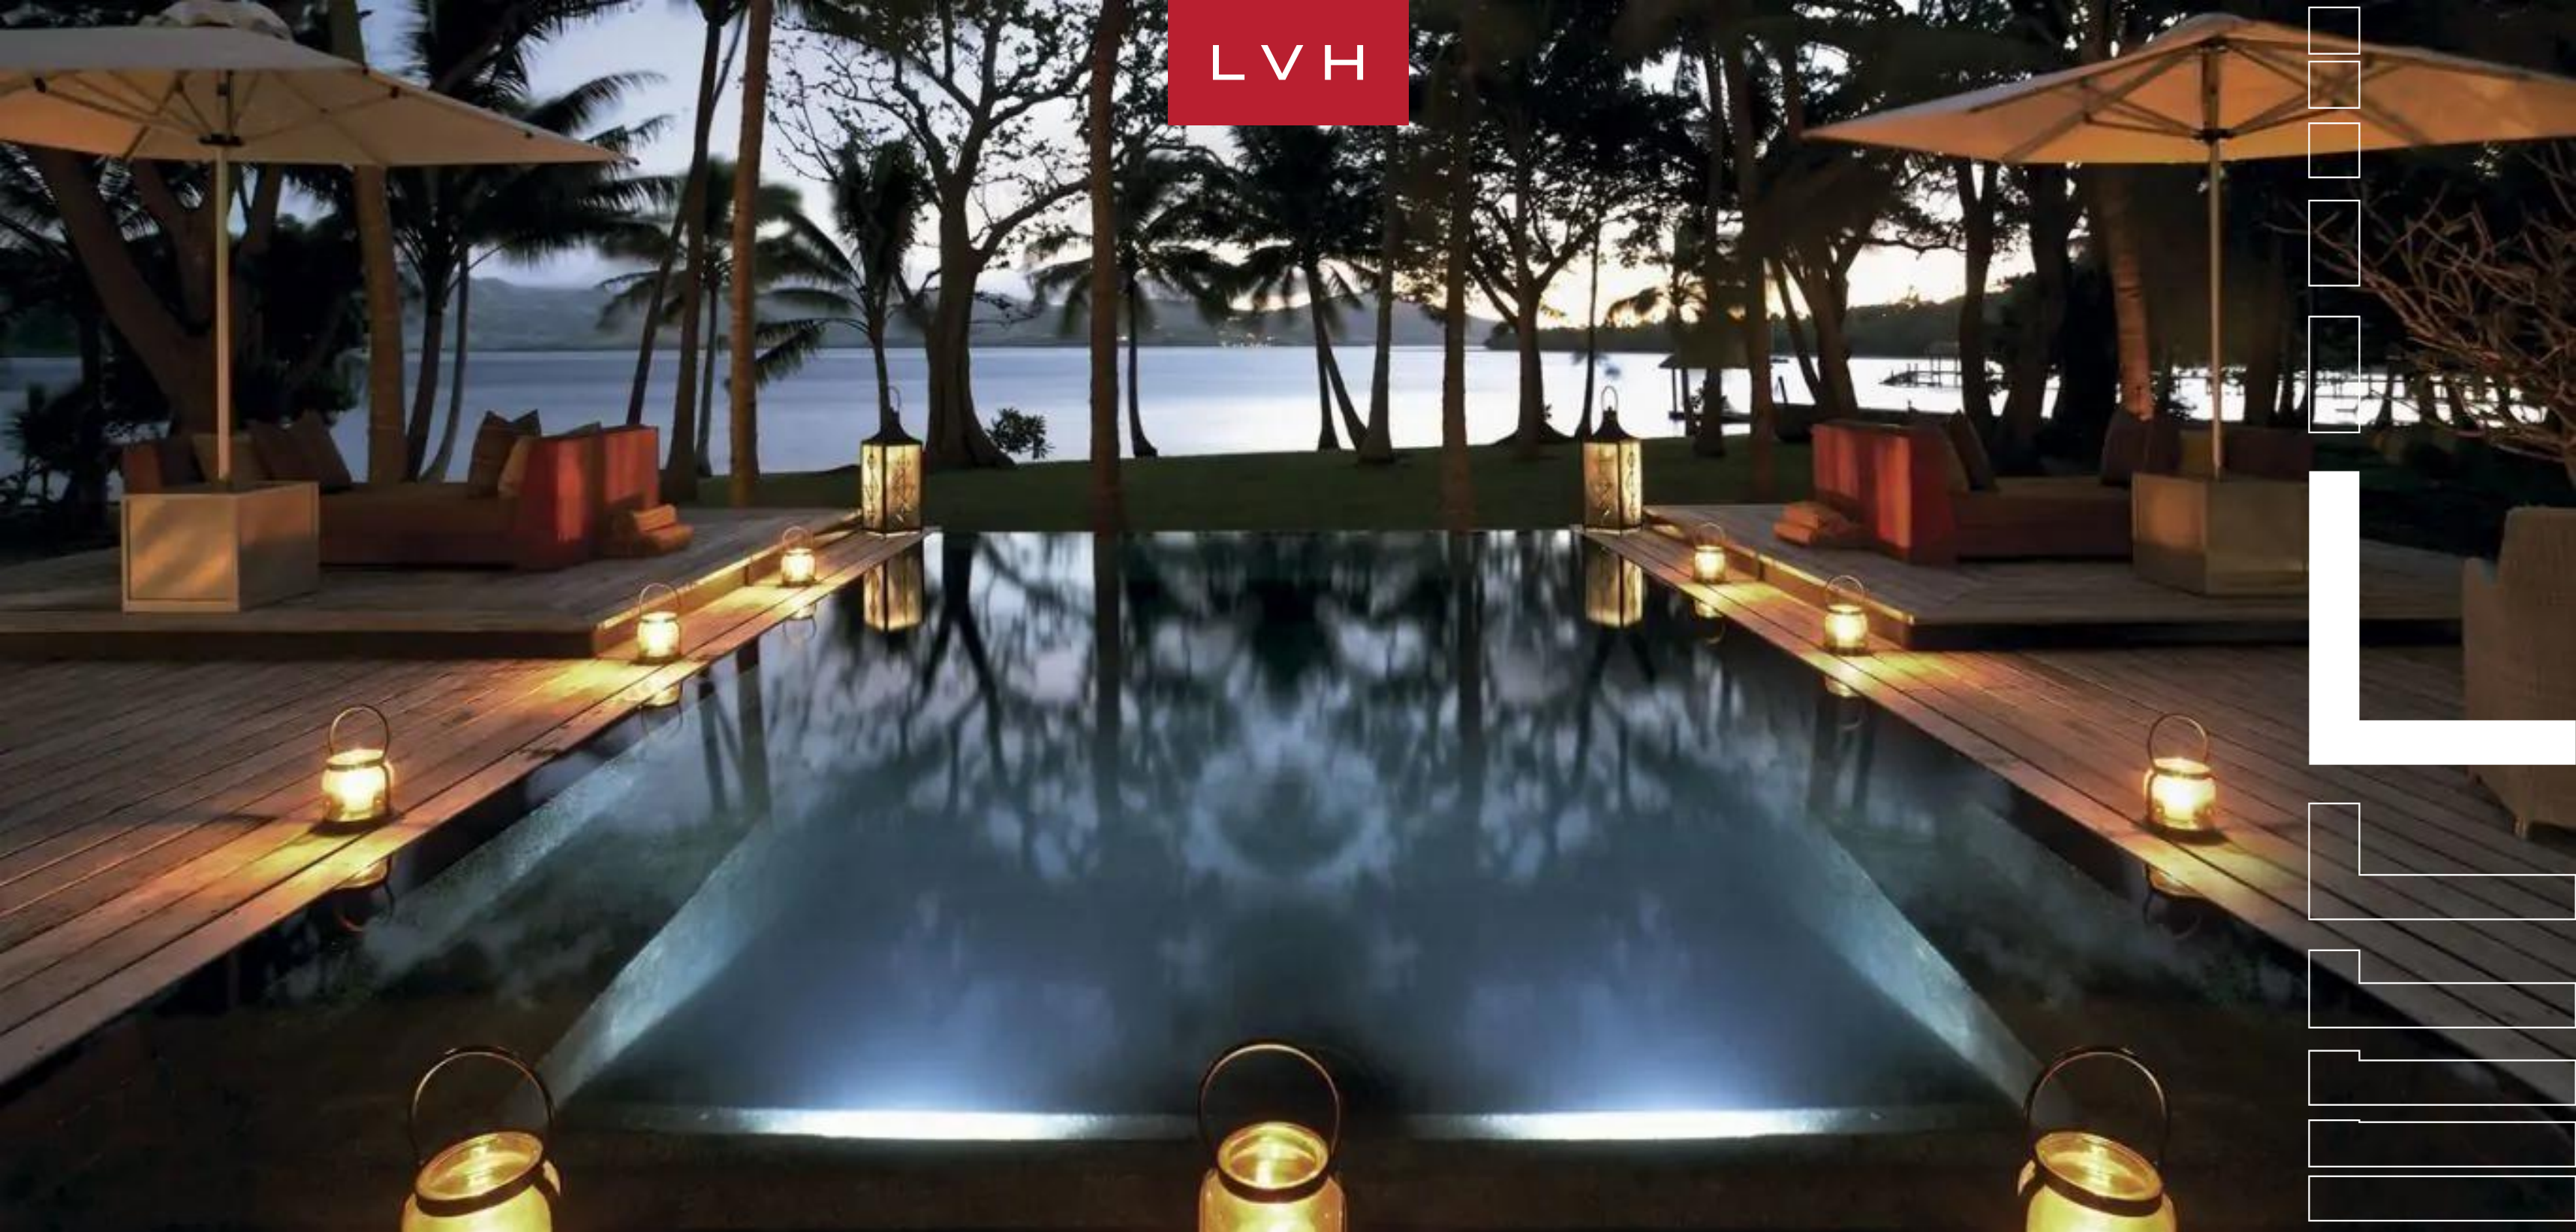

LVH

DOLPHIN ISLAND

DOLPHIN ISLAND, PACIFIC OCEAN ISLANDS

4
BEDROOMS

8
GUESTS

4
BATHROOMS