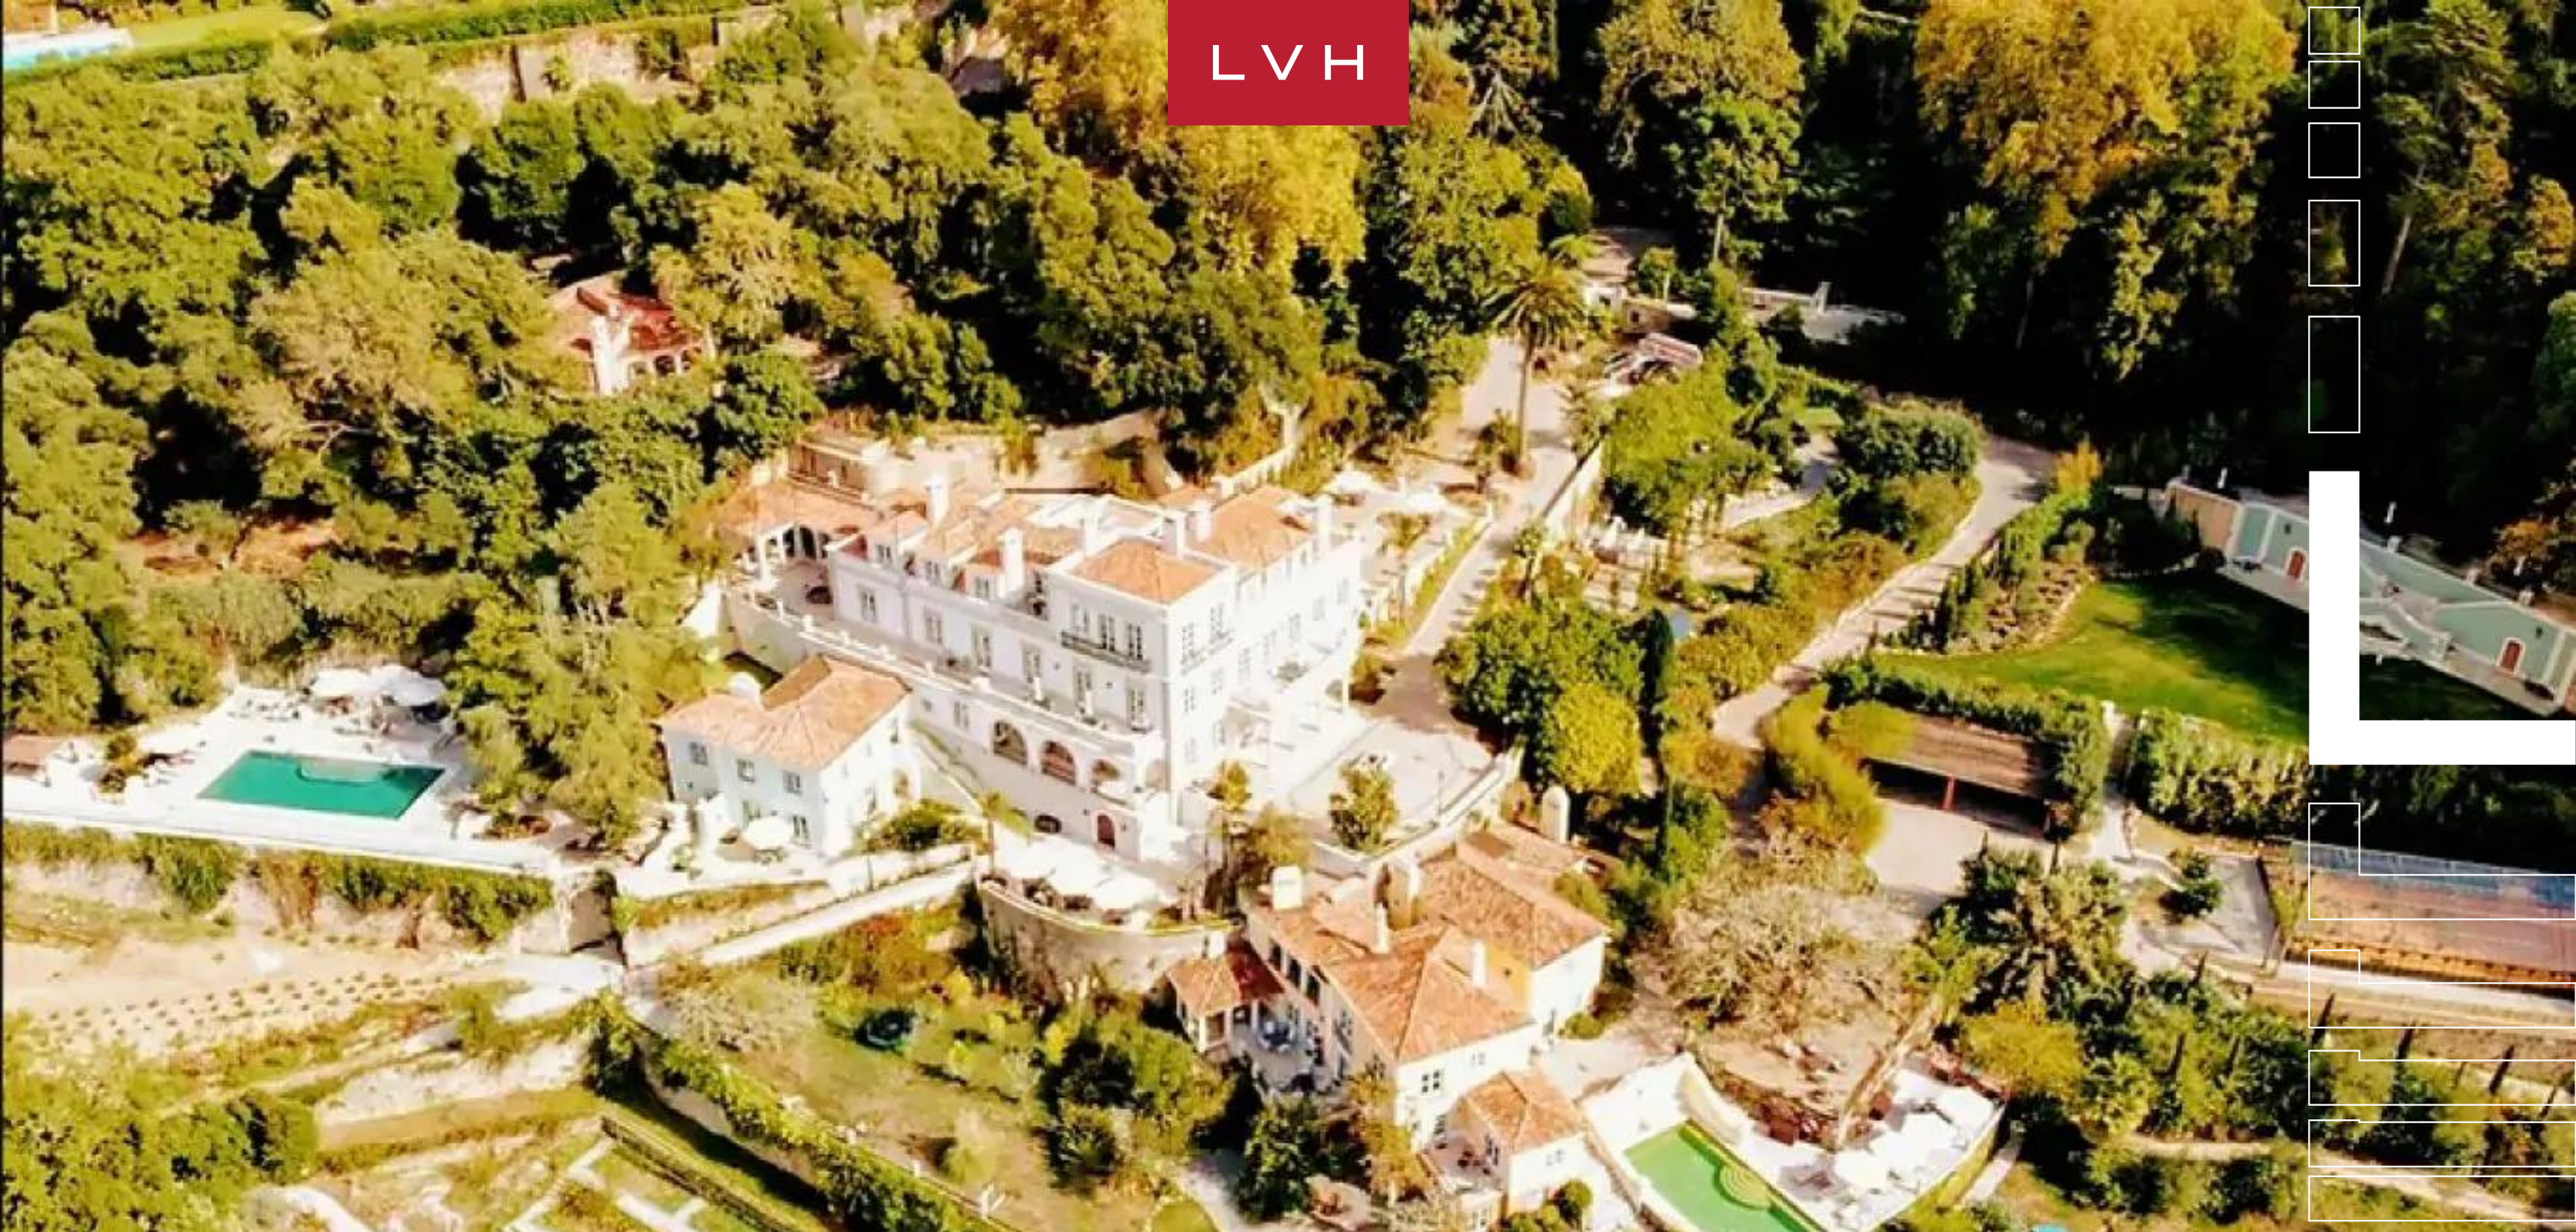

LVH

QUINTA DA BELLA VISTA

SINTRA, LISBON, PORTUGAL

14
BEDROOMS

28
GUESTS

15
BATHROOMS