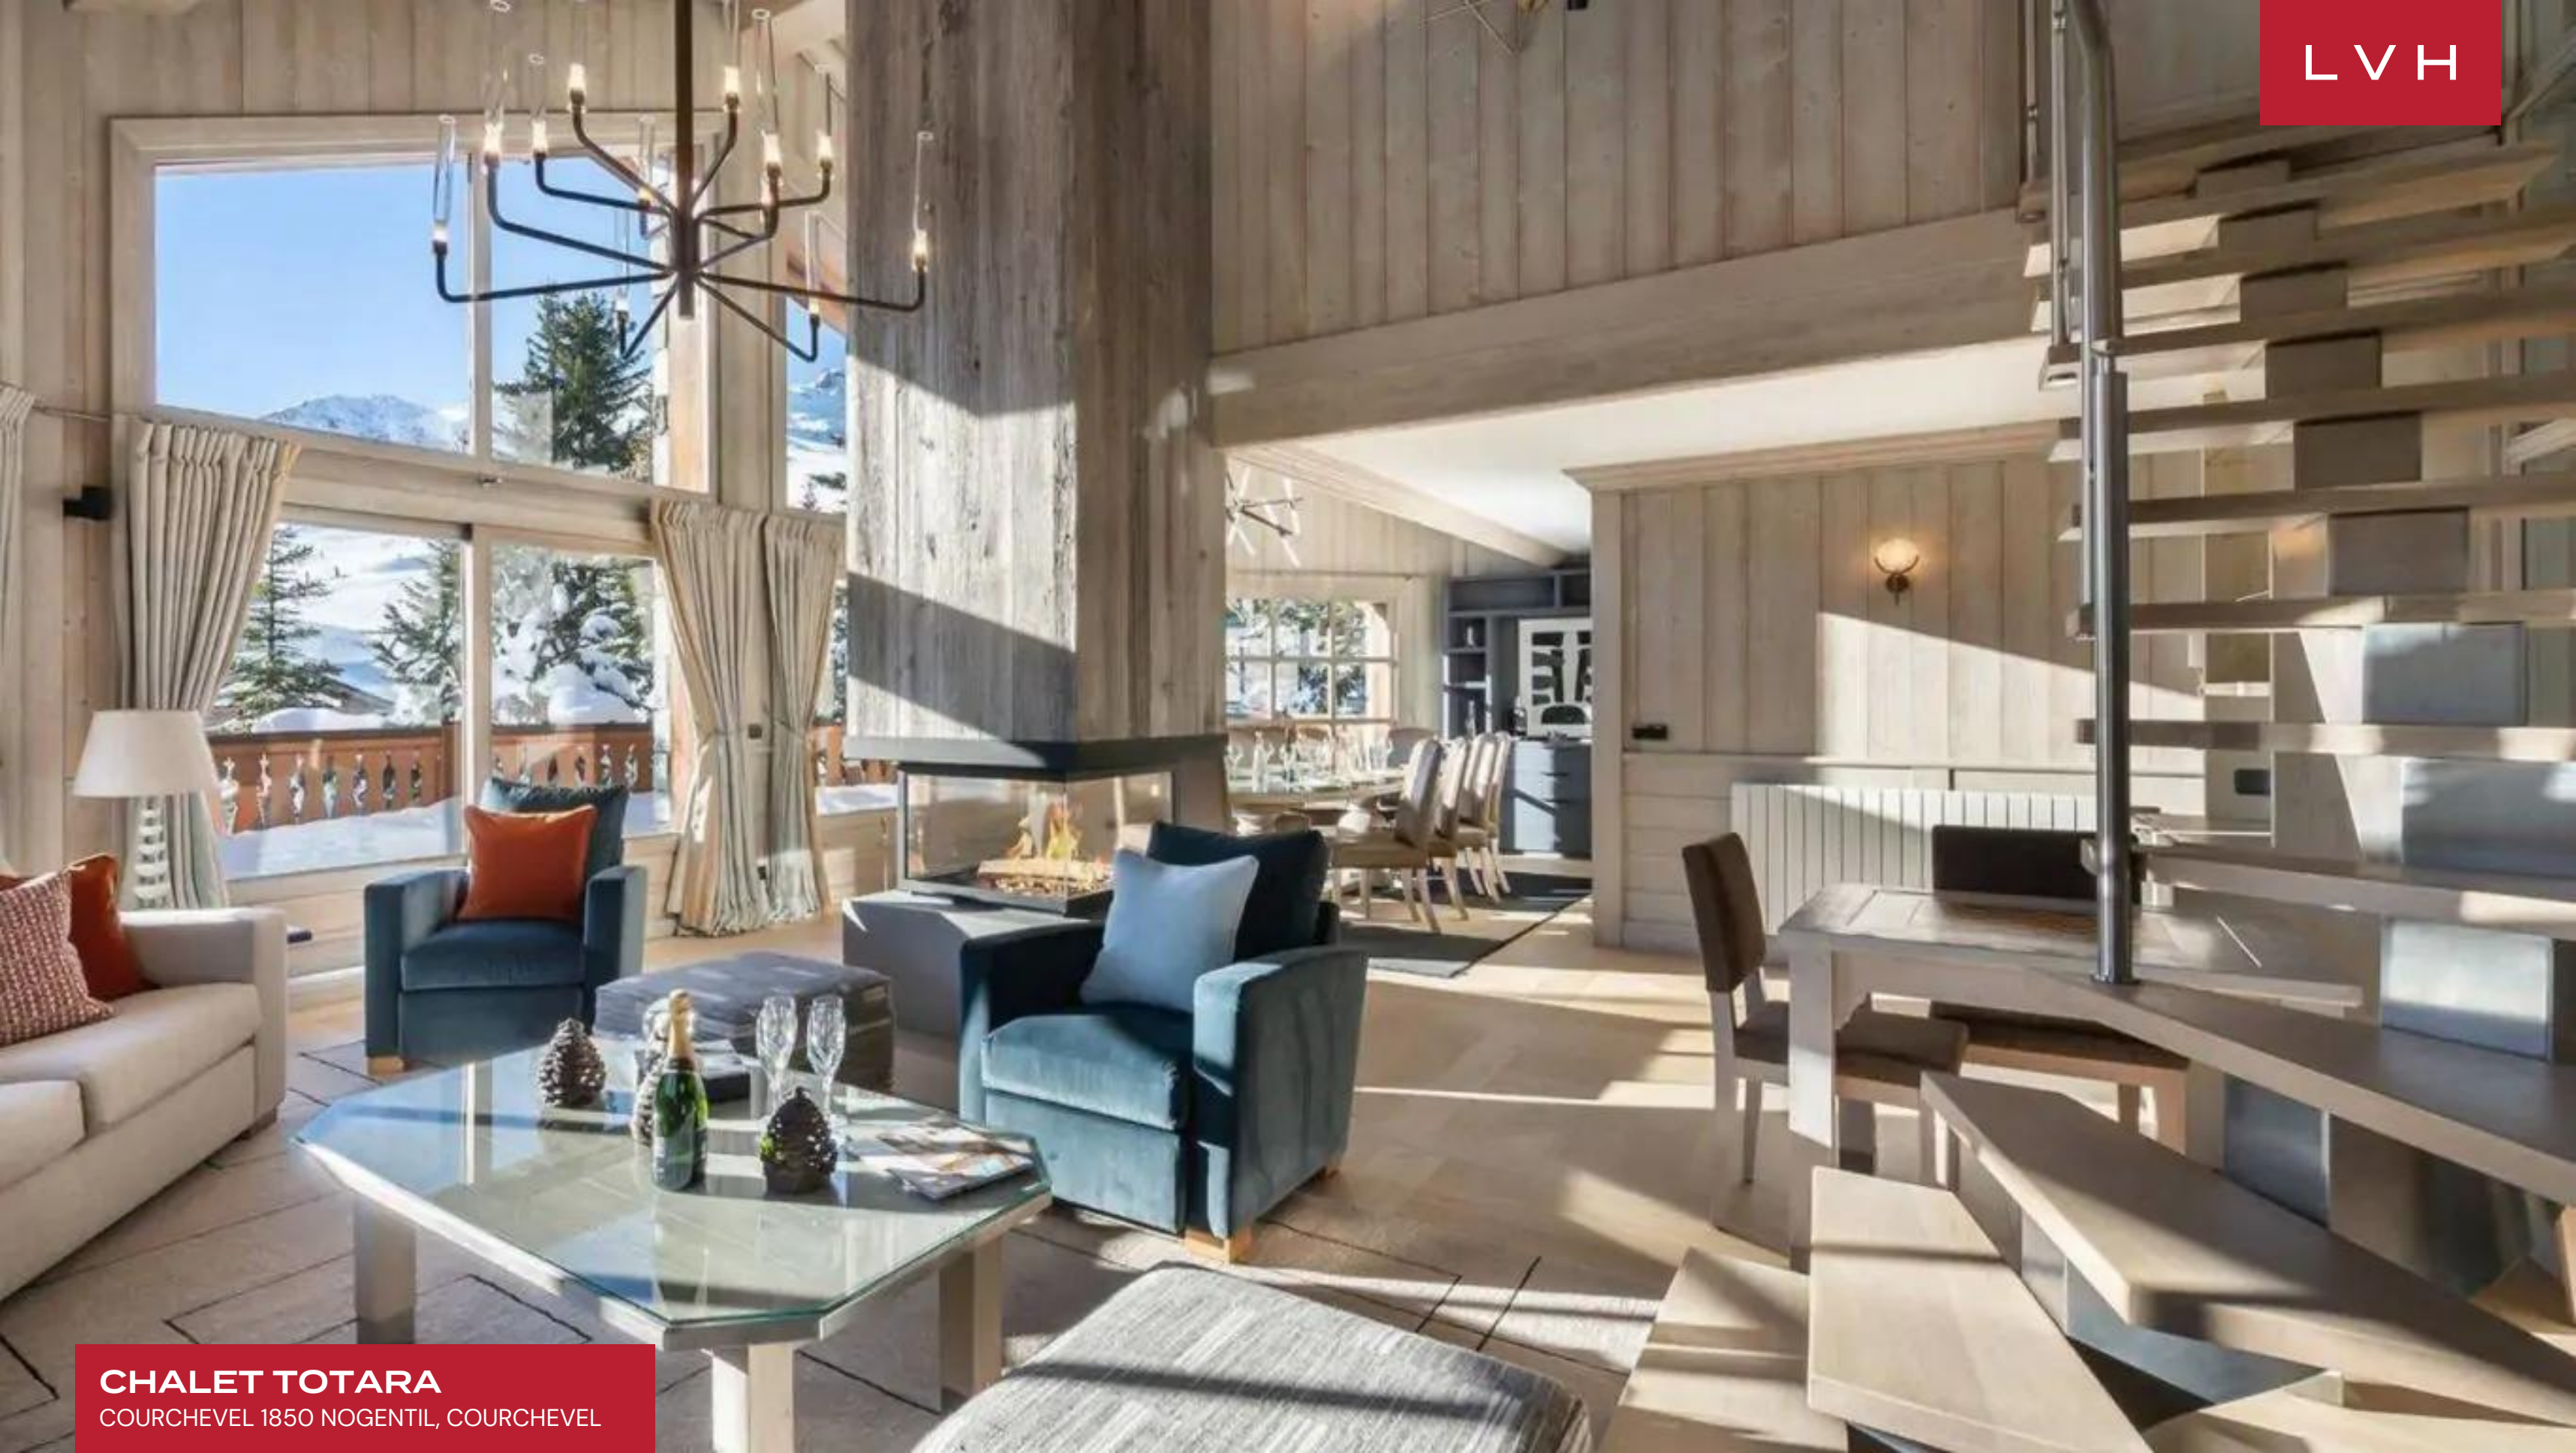

CHALET TOTARA

COURCHEVEL 1850 NOGENTIL, COURCHEVEL