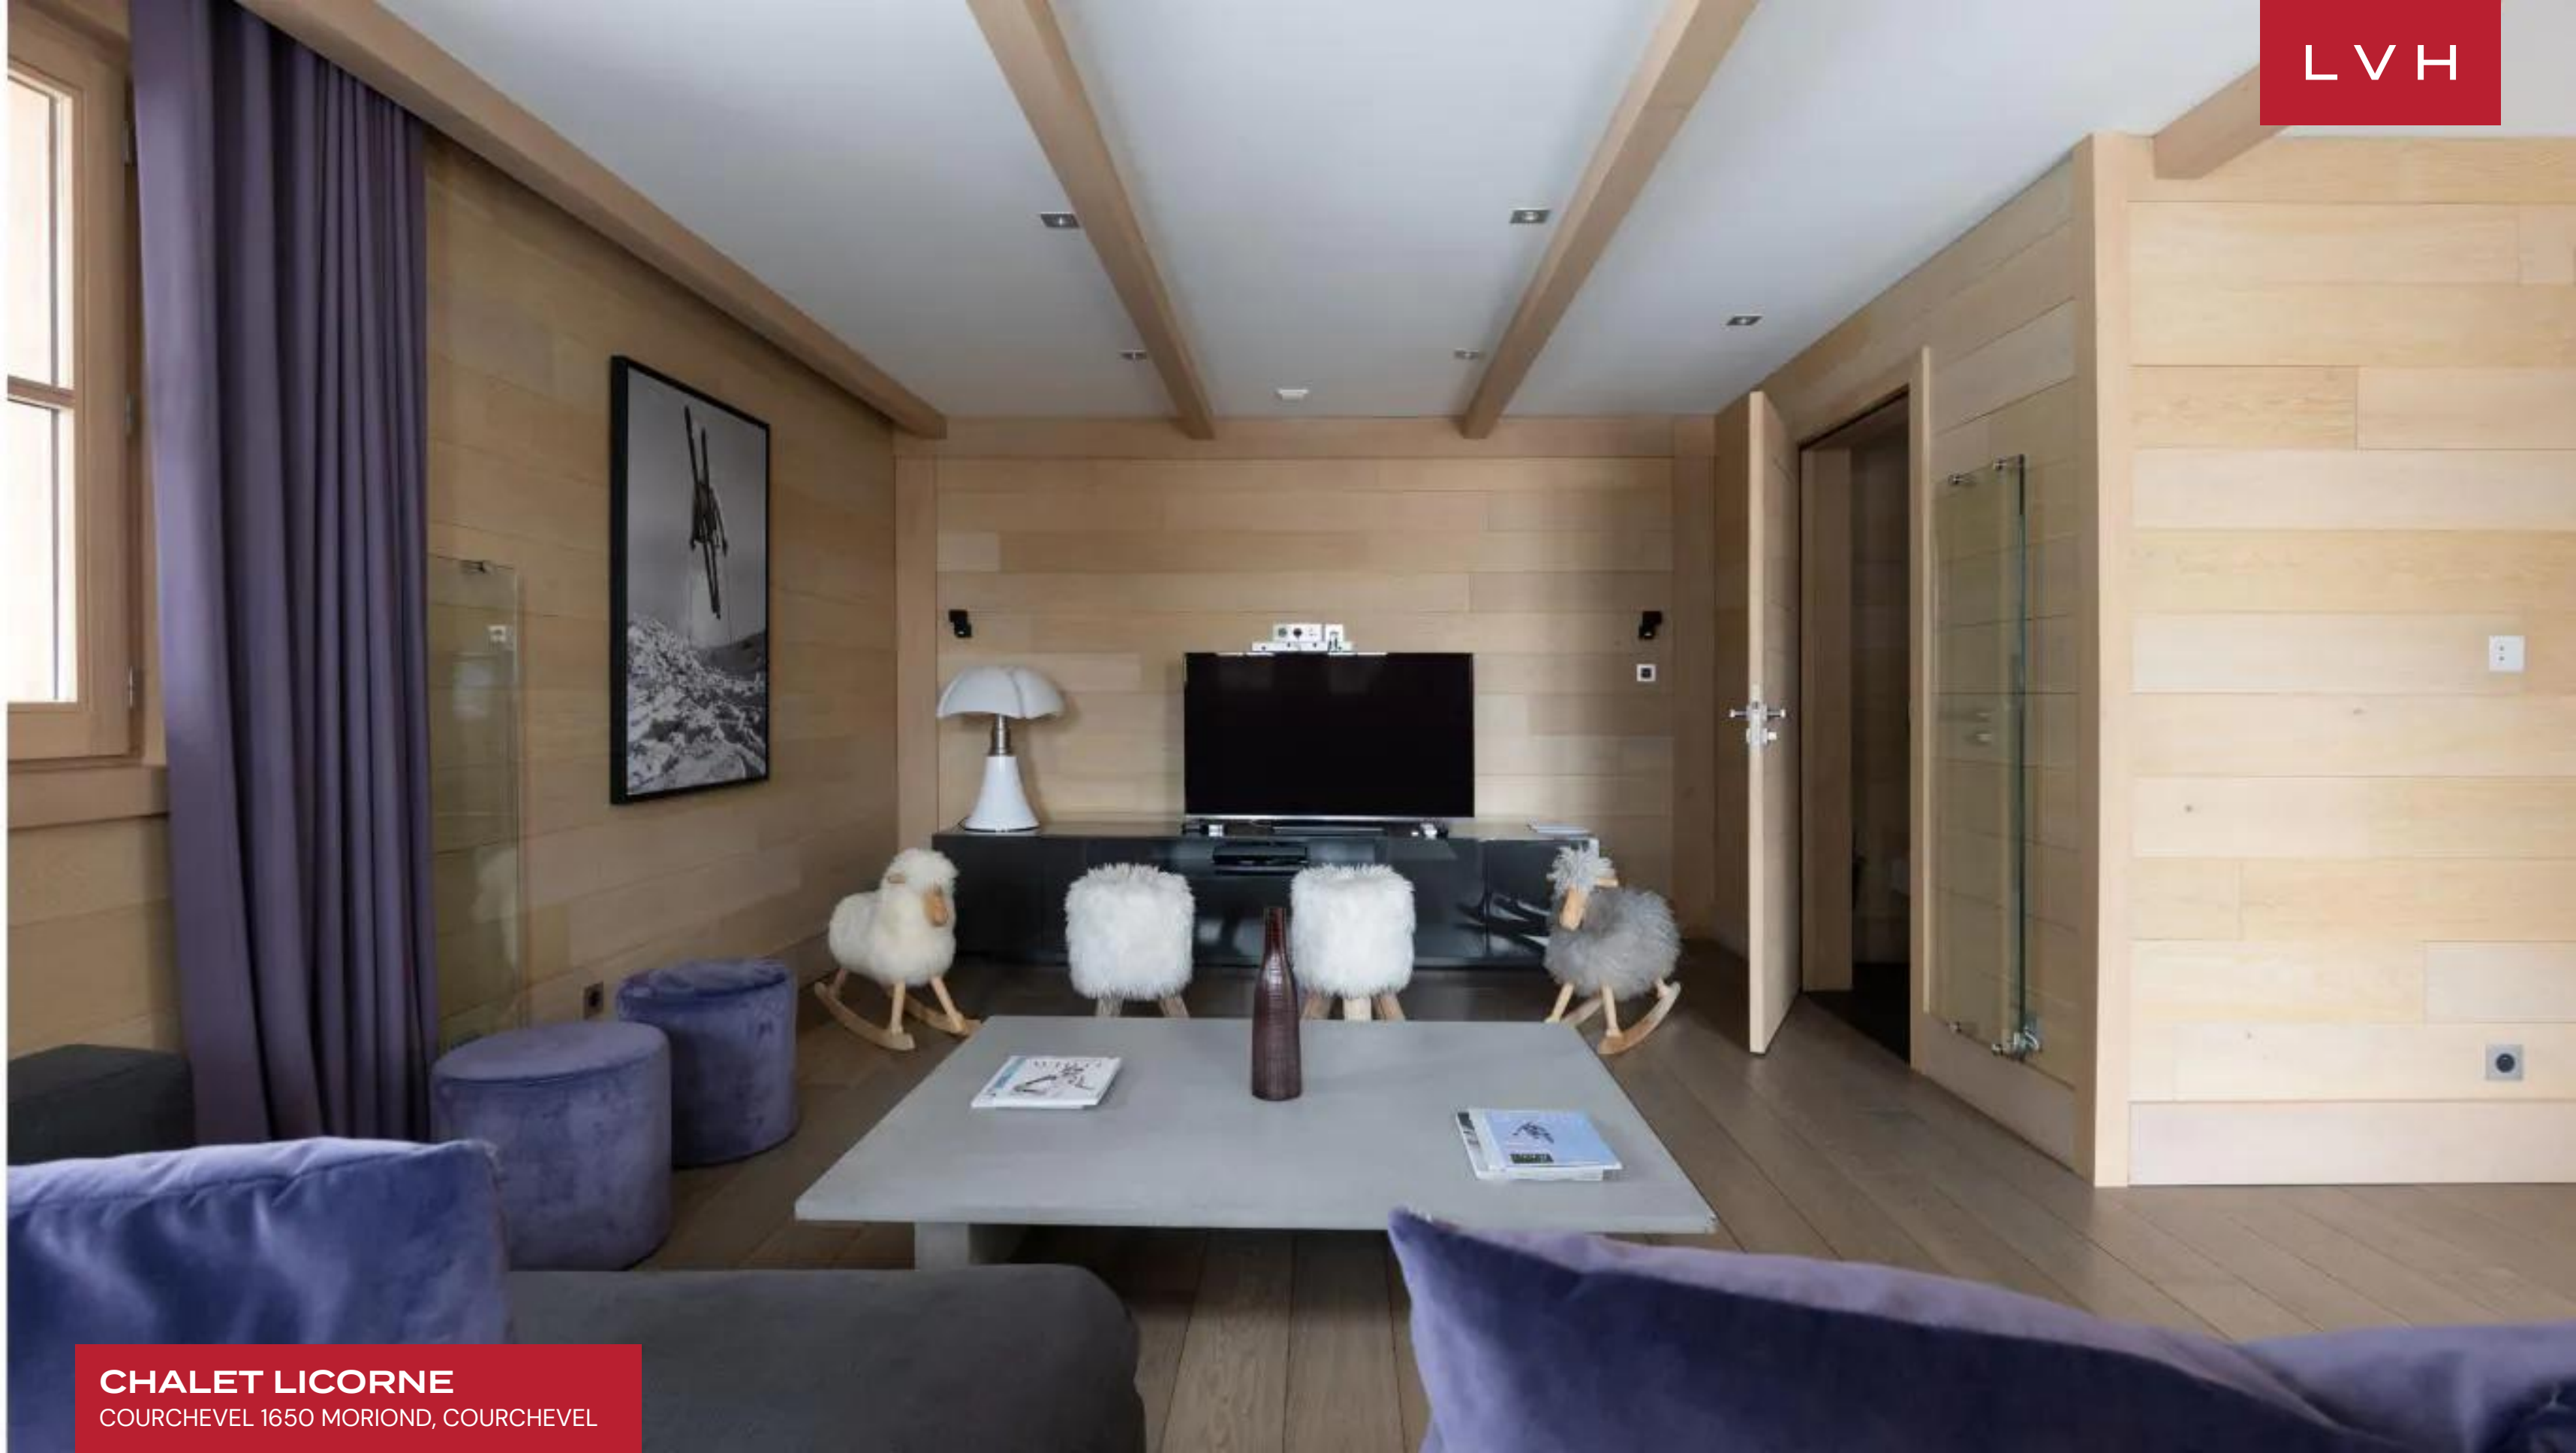

Prestigious interiors present a unique vision of high-altitude opulence. Sleek lines and crisp vertices present a novel take on traditional vaulted ceilings and Alpine charm. A masterclass of contemporary precision and streamlined modernity, Chalet Licorne showcases the finest craftsmanship and noble materials. Icy cool elegance harmoniously melds with Bondian panache across a free-flowing common area well-conceived for intimate get-togethers or lavish cocktail soirees. An uncluttered light wood persona compliments monochrome neutral tones, coming to expression across deluxe designer furnishings. With close to 7000 sq. ft of elite living space, Chalet Licorne presents six sumptuous ensuite bedrooms. Versatile configuration maximizes lodging versatility and guest comfort, accommodating ten adults and four children. A fantastic wellness area takes bodily bliss to exceptional heights with a world-class indoor pool and jacuzzi. A gym and children's playroom cover the bases, ensuring activity for each family member.

## INTERIOR

- Spa Lounge
- Walk-In Closet
- Wine Storage