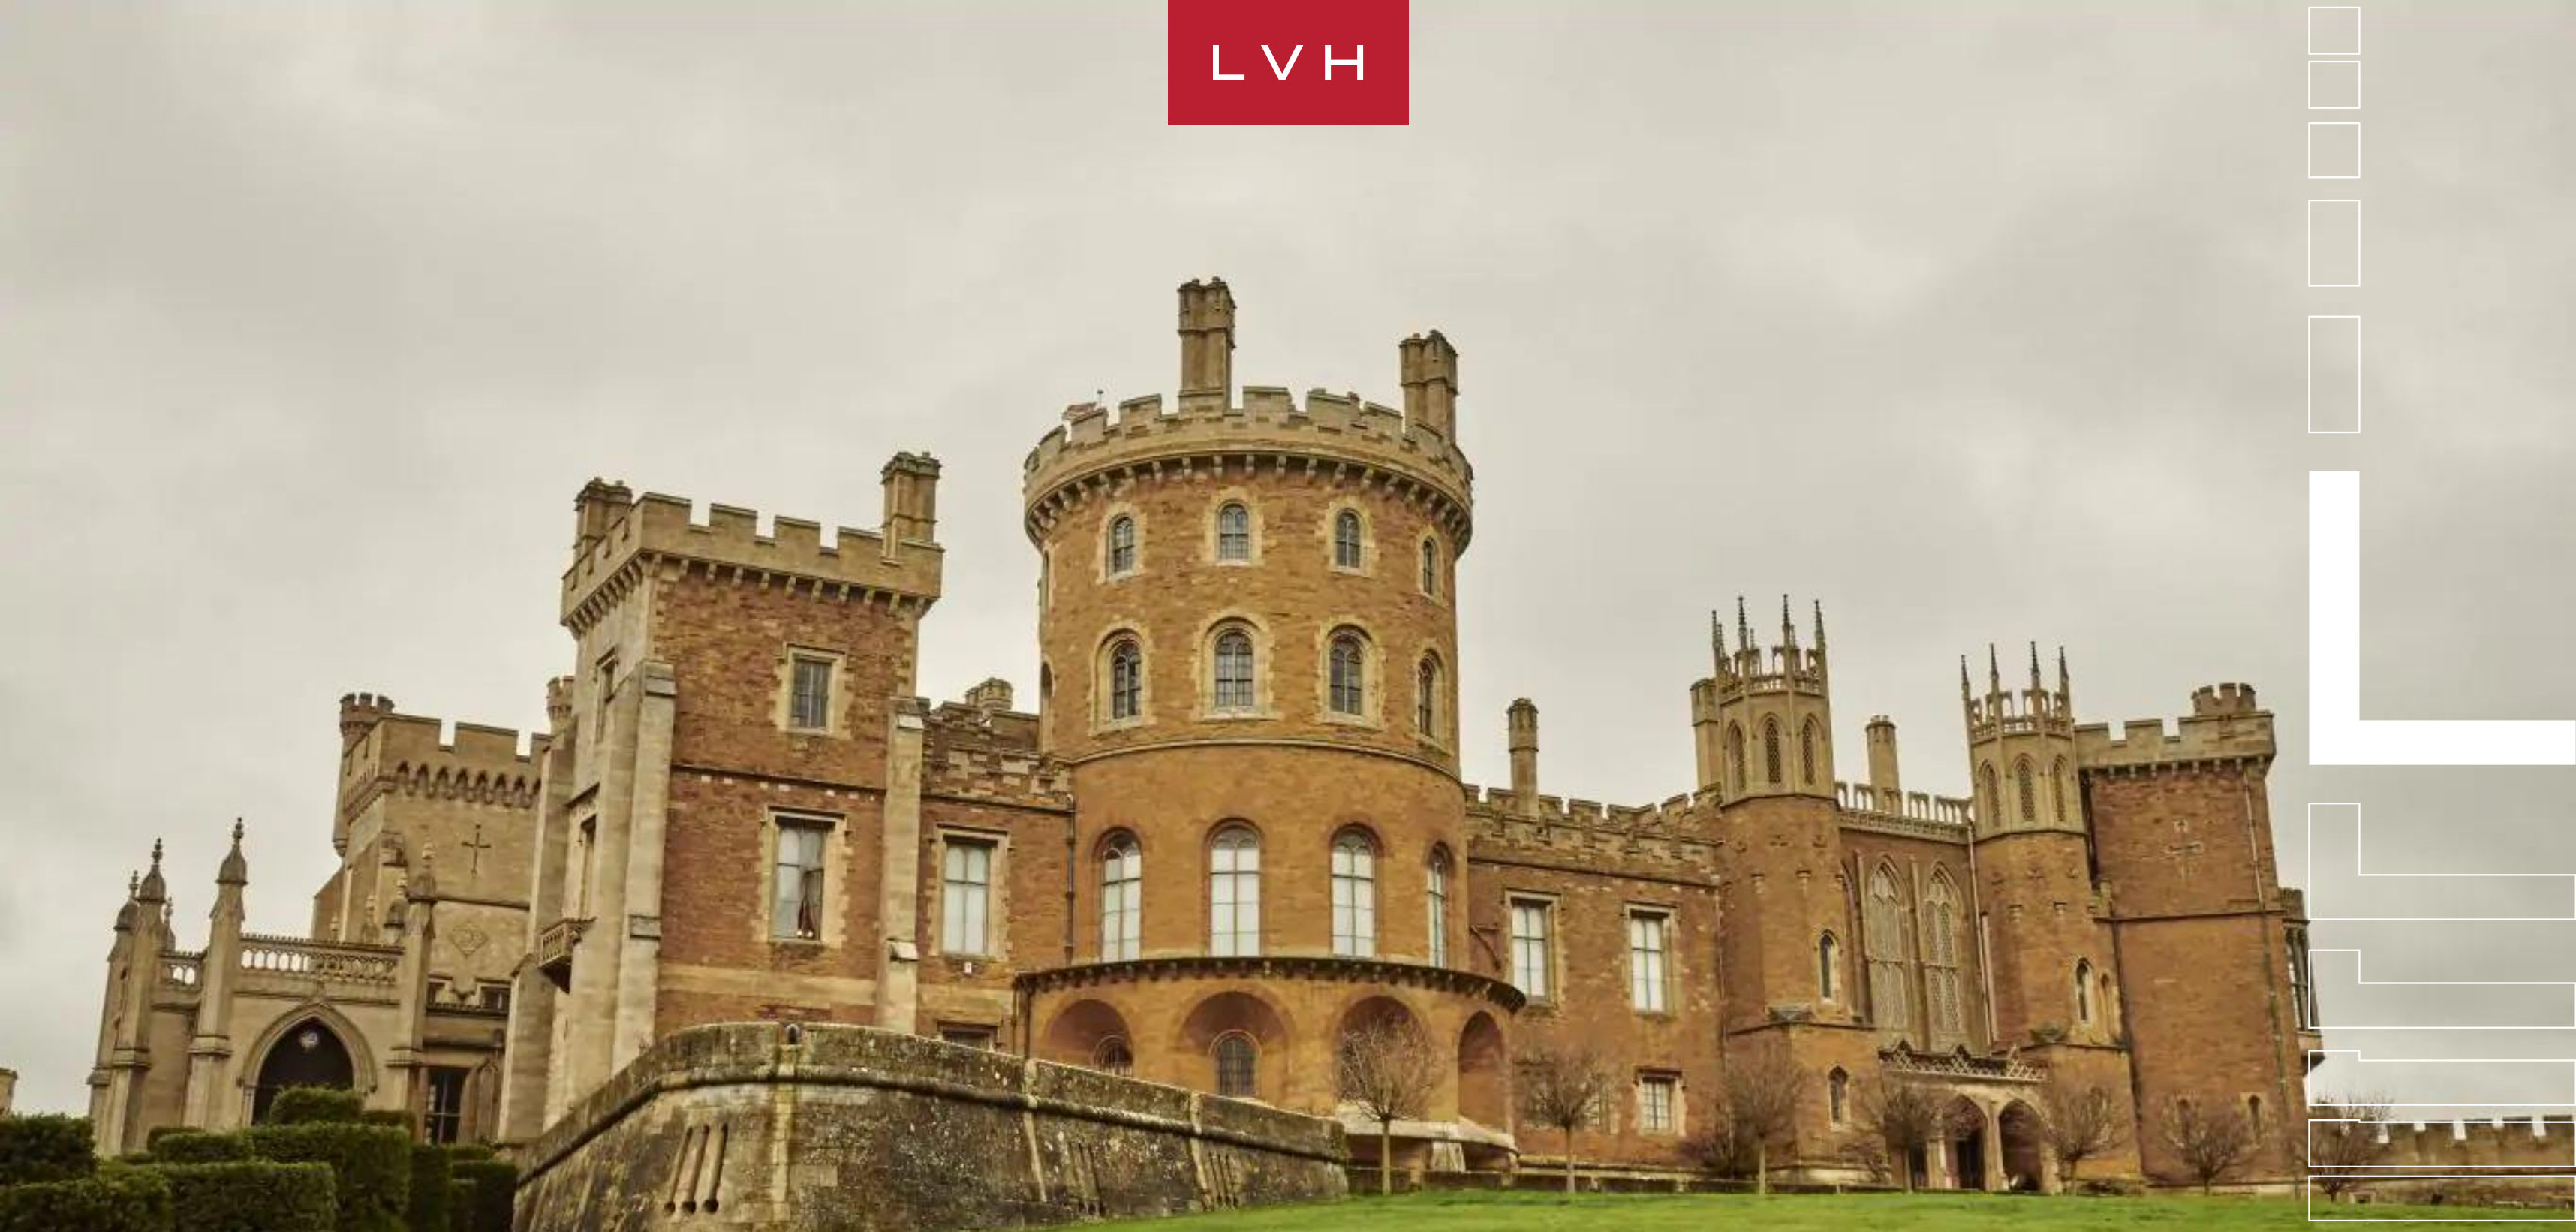

LVH

BELVOIR CASTLE
ENGLAND, CASTLES

14
BEDROOMS

27
GUESTS

14
BATHROOMS

150,000
SQUARE FEET